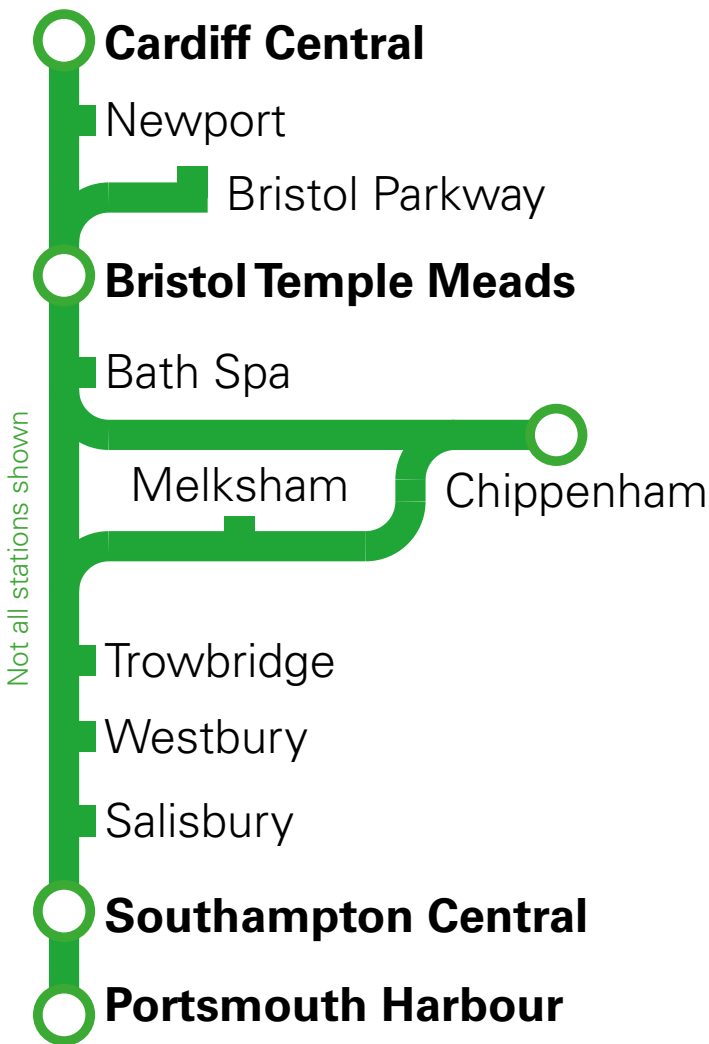

Great
Western
Railway

B1

Train times

15 May to
10 December 2022

Check before you travel.
Download our **app** or visit **GWR.com/Check**

This timetable shows trains from Cardiff, Bristol and Chippenham to Southampton and Portsmouth.