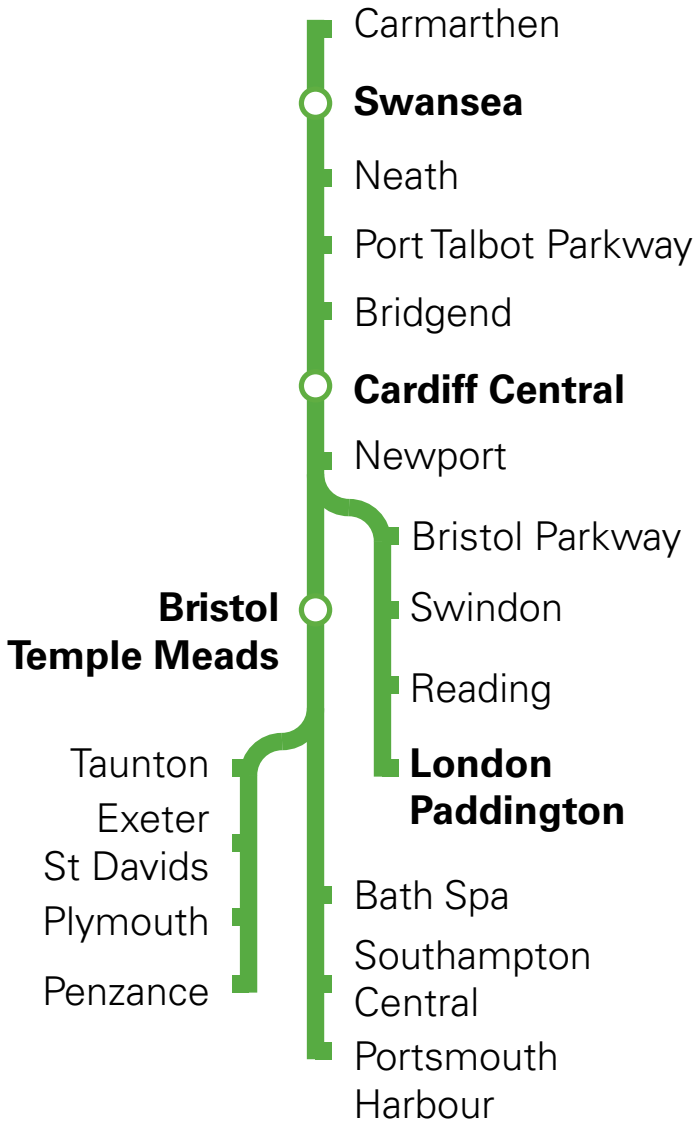

Great
Western
Railway

Not all stations shown

CL

Train times

15 May to
10 December 2022

All GWR trains in Wales

Check before you travel.

Download our **app** or visit **GWR.com/Check**

This timetable shows all GWR services running to and from South Wales. All services in this timetable are operated by Great Western Railway.

Changes to published times
Improvement works may affect services, especially at weekends. Services may also be different on public holidays. Always check your journey before you leave at GWR.com/check