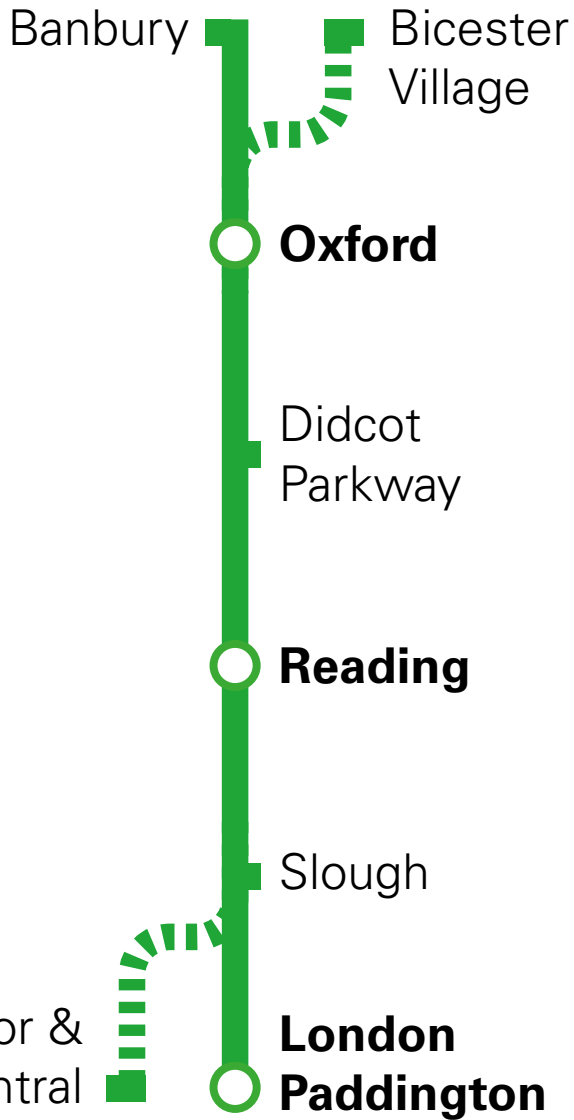

Great
Western
Railway

T1

Train times

15 May to
10 December 2022

Check before you travel.

Download our **app** or visit **GWR.com/Check**

This timetable shows trains from London Paddington and Reading to Oxford and Banbury (Fast trains).