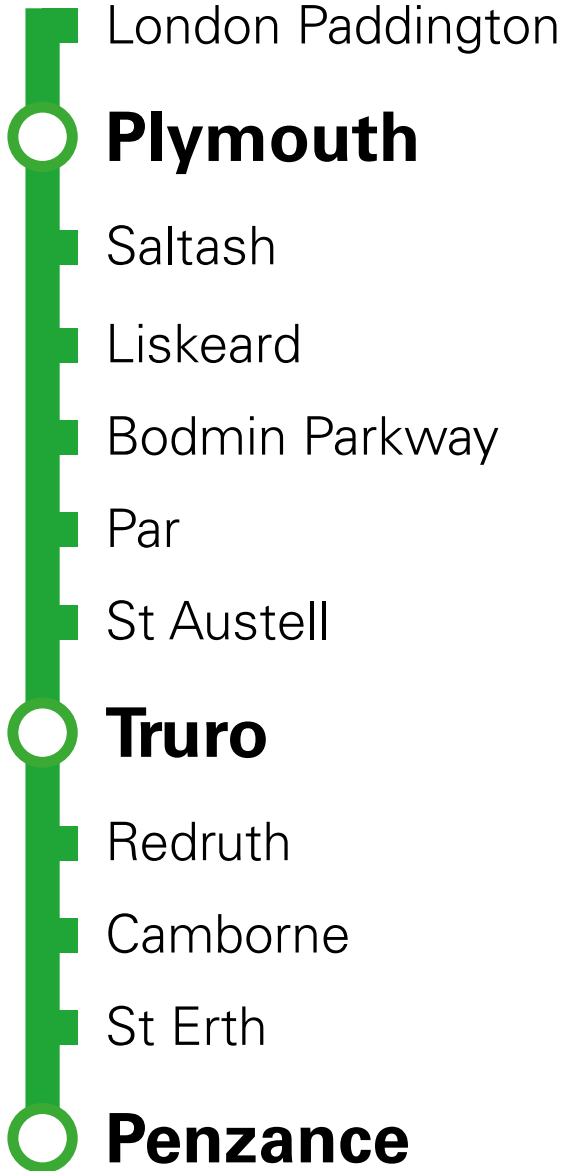

Not all stations shown

K1

Train times

15 May to
10 December 2022

Check before you travel.

Download our **app** or visit **GWR.com/Check**

This timetable shows trains between Plymouth and Penzance (Cornish Main Line).