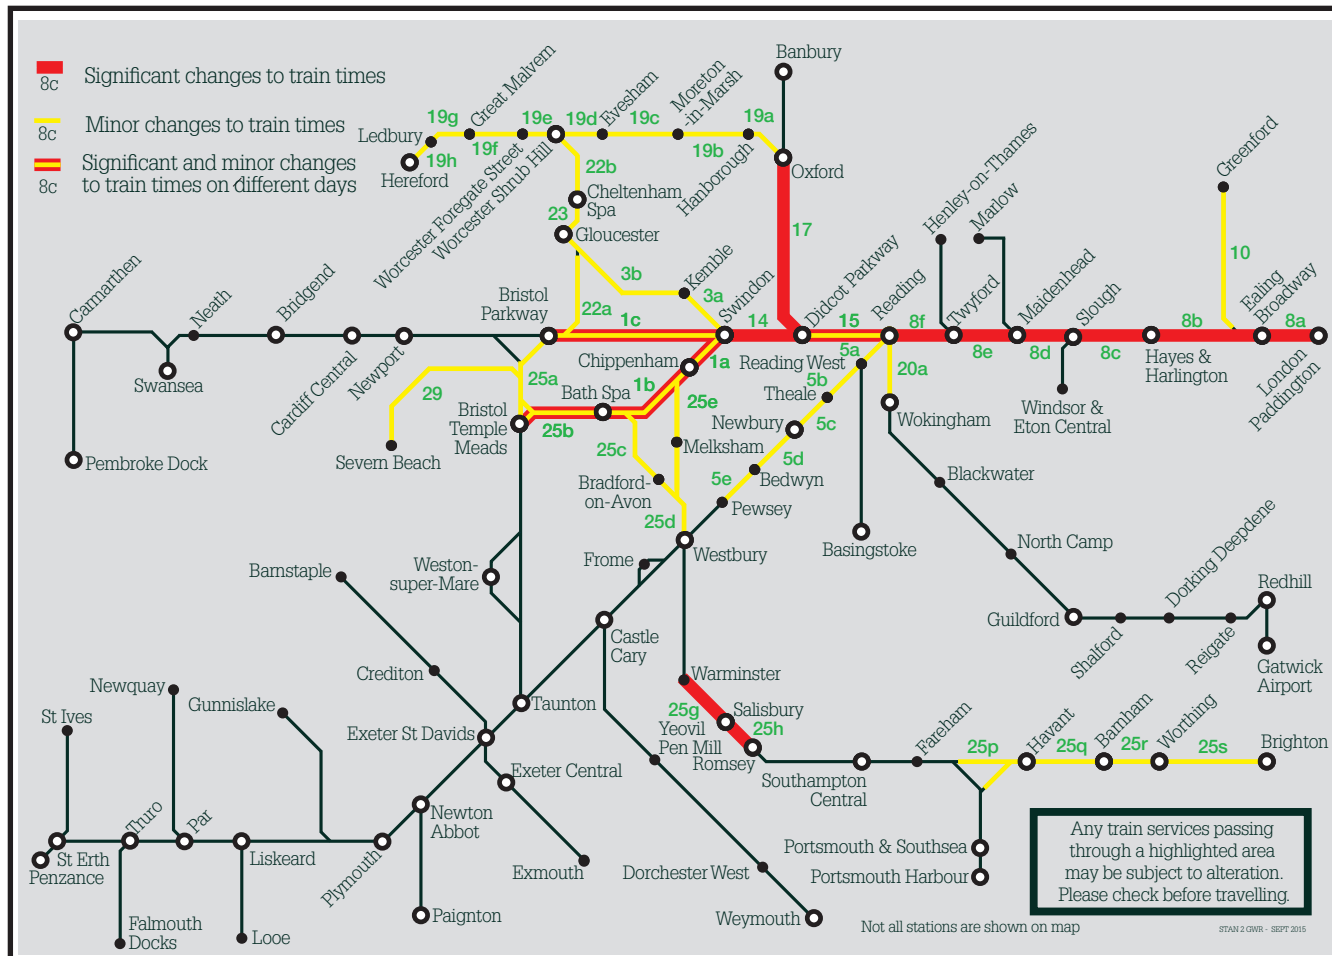

Summary of timetable changes

Saturday 25 November to Friday 1 December 2017

This map shows a summary of planned improvement work taking place across our network.

More details can be found on the next pages.

Area	DETAILS
19e, 19f ●	Saturday, Sunday and Monday – From approximately 2145 Saturday evening until 0440 Monday morning, buses will replace trains between Worcester Shrub Hill and Great Malvern.
20a ●	Sunday – Until approximately 1610, buses will replace trains between Reading and Wokingham. Please travel earlier for rail connections at Wokingham towards Gatwick Airport.
22a, 22b, 23, 25a ●	Saturday – The 0920 Bristol Temple Meads to Worcester Shrub Hill will depart 1 minute EARLIER.
25a ●	Sunday - The 0801 Exeter St Davids to Bristol Temple Meads service will run through to Cardiff Central.
25a – 25d ●	Sunday – The 0925 Bristol Temple Meads to Westbury service will depart 4 minutes later. The 0905 Westbury to Bristol Temple Meads service will depart 10 minutes EARLIER. The 1140 Frome to Bristol Temple Meads service will terminate at Westbury. Change at Westbury for rail connection for Bristol Temple Meads.
25a – 25d ●	Monday, Tuesday, Wednesday and Thursday – From 2230 until the end of service, buses will replace trains between Bristol Temple Meads and Westbury.
25a, 29 ●	Sunday – The 0858 Bristol Temple Meads and Severn Beach service will depart 8 minutes earlier. The 1023 Bristol Temple Meads to Avonmouth service will terminate at Clifton Down. The 1052 Avonmouth to Bristol Temple Meads will start from Clifton Down.
25g, 25h, 25j ●	Sunday – All day , buses will replace trains between Warminster and Salisbury.
25p – 25s ●	Sunday – All day , services to/from Brighton will not run. The 0819 Romsey to Brighton service will be diverted after Cosham to Portsmouth Harbour.