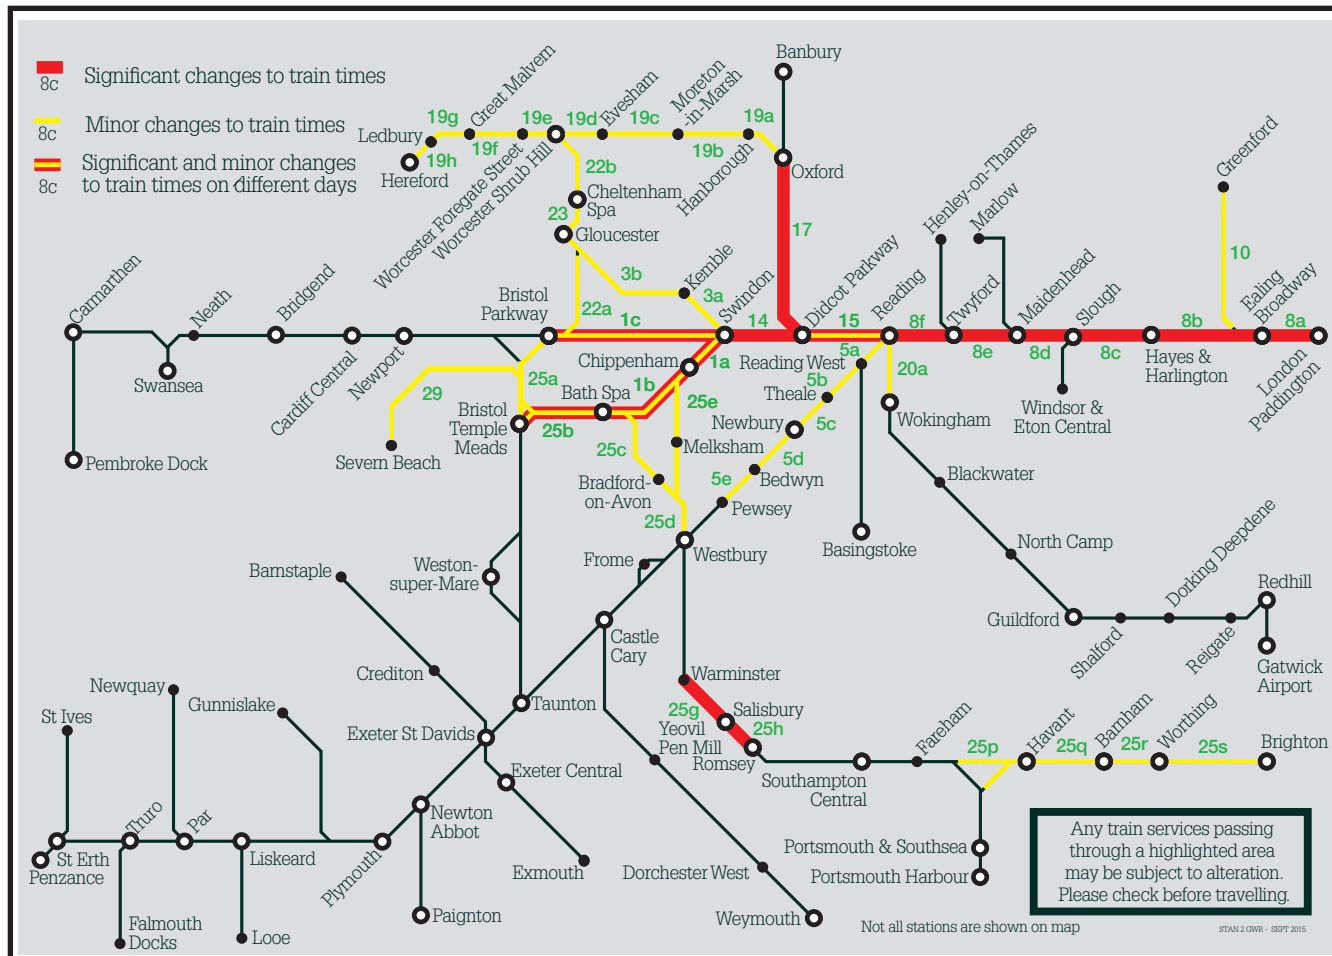

Summary of timetable changes

Saturday 25 November to Friday 1 December 2017

This map shows a summary of planned improvement work taking place across our network.

More details can be found on the next pages.

| Area | DETAILS |
|---------------------|--|
| 19e, 19f ● | Saturday, Sunday and Monday – From approximately 2145 Saturday evening until 0440 Monday morning, buses will replace trains between Worcester Shrub Hill and Great Malvern. |
| 20a ● | Sunday – Until approximately 1610, buses will replace trains between Reading and Wokingham. Please travel earlier for rail connections at Wokingham towards Gatwick Airport. |
| 22a, 22b, 23, 25a ● | Saturday – The 0920 Bristol Temple Meads to Worcester Shrub Hill will depart 1 minute EARLIER. |
| 25a ● | Sunday - The 0801 Exeter St Davids to Bristol Temple Meads service will run through to Cardiff Central. |
| 25a – 25d ● | Sunday – The 0925 Bristol Temple Meads to Westbury service will depart 4 minutes later. The 0905 Westbury to Bristol Temple Meads service will depart 10 minutes EARLIER. The 1140 Frome to Bristol Temple Meads service will terminate at Westbury. Change at Westbury for rail connection for Bristol Temple Meads. |
| 25a – 25d ● | Monday, Tuesday, Wednesday and Thursday – From 2230 until the end of service, buses will replace trains between Bristol Temple Meads and Westbury. |
| 25a, 29 ● | Sunday – The 0858 Bristol Temple Meads and Severn Beach service will depart 8 minutes earlier. The 1023 Bristol Temple Meads to Avonmouth service will terminate at Clifton Down. The 1052 Avonmouth to Bristol Temple Meads will start from Clifton Down. |
| 25g, 25h, 25j ● | Sunday – All day , buses will replace trains between Warminster and Salisbury. |
| 25p – 25s ● | Sunday – All day , services to/from Brighton will not run. The 0819 Romsey to Brighton service will be diverted after Cosham to Portsmouth Harbour. |