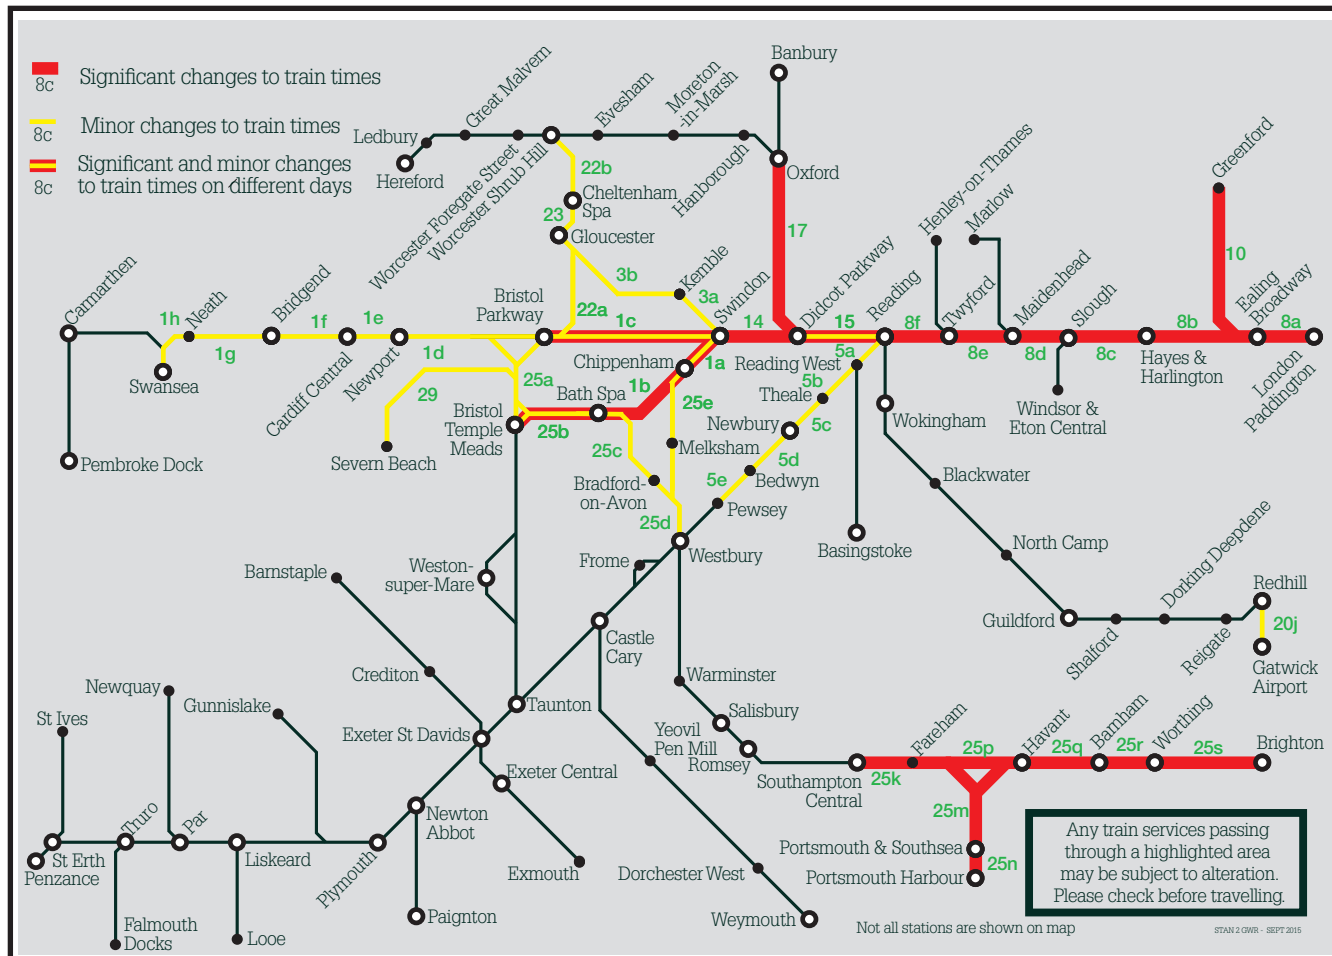

Summary of timetable changes

Saturday 2 to Friday 8 December 2017

This map shows a summary of planned improvement work taking place across our network.

More details can be found on the next pages.

You can check your journey details by:

Area	DETAILS
25a – 25d ●	Sunday – The 0925 Bristol Temple Meads to Westbury service will depart 4 minutes later. The 0905 Westbury to Bristol Temple Meads service will depart 10 minutes EARLIER.
25a, 29 ●	Sunday – The 0858 Bristol Temple Meads and Severn Beach service will depart EARLIER. The 1023 Bristol Temple Meads to Avonmouth service will terminate at Clifton Down. The 1052 Avonmouth to Bristol Temple Meads service will start from Clifton Down.
25k, 25m, 25n ●	Sunday – All day , buses will replace trains between Southampton Central and Portsmouth Harbour. Cardiff Central to Portsmouth Harbour services will start/terminate at Southampton Central.
25p – 25s ●	Sunday – All day , services to/from Brighton will not run. The 1110 Brighton to Cardiff Central service will start from Southampton Central. The 1546 and 1746 Brighton to Bristol Temple Meads services will start from Westbury. The 2146 Brighton to Portsmouth Harbour service will not run.