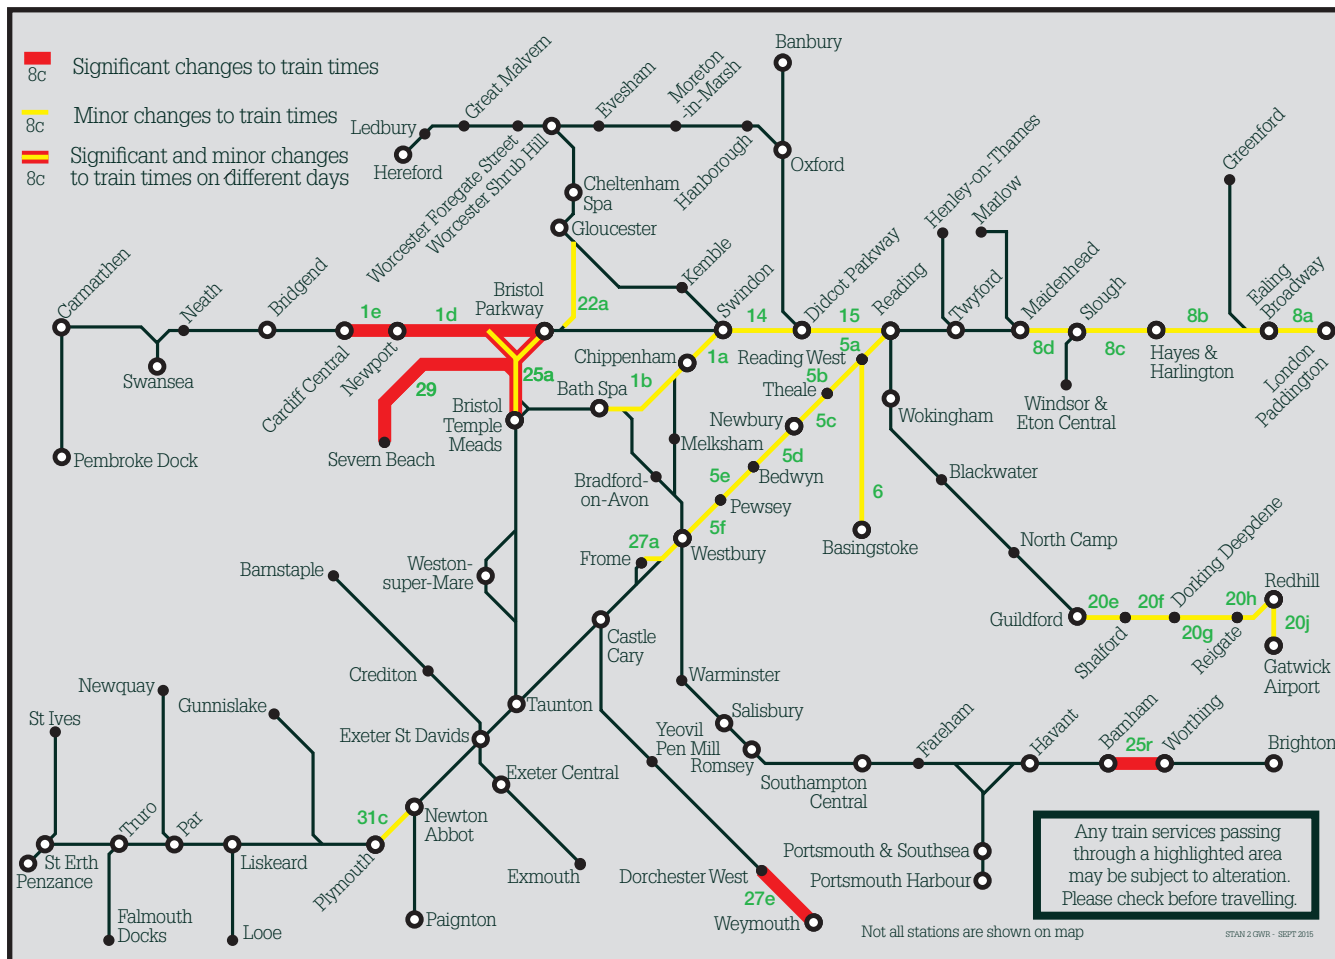

## Summary of timetable changes

Saturday 19 to Friday 25 May 2018

This map shows a summary of planned improvement work taking place across our network.

More details can be found on the next pages.

You can check your journey details by:

Area	DETAILS
25a ●	<b>Tuesday and Wednesday</b> - The 0445 Bristol Temple Meads to London Paddington service will start from Bristol Parkway EARLIER than usual at 0430 and then divert to Bristol Temple Meads.
25a, 29 ●	<b>Saturday and Sunday – All weekend</b> , buses replace trains between Bristol Temple Meads and Avonmouth/Severn Beach.
25r ●	<b>Sunday – All day</b> , buses replace trains between Barnham and Worthing. Change at Worthing for onwards rail connections with other operators. The 2146 Brighton to Portsmouth Harbour service will not run.
27a ●	<b>Saturday</b> – The 2310 Bristol Temple Meads to Frome service will terminate at Westbury. Change at Westbury for a replacement bus between Westbury and Frome.
27e ●	<b>Saturday and Sunday – All weekend</b> , buses replace trains between Dorchester West and Weymouth.
31c ●	<b>Monday, Tuesday, Wednesday and Thursday</b> – The 2125 Plymouth to Exeter St Davids will depart much EARLIER at 1951. A replacement bus will run from Plymouth to Newton Abbot, departing at the usual time. Change at Newton Abbot for an onwards rail connection towards Exeter St Davids.