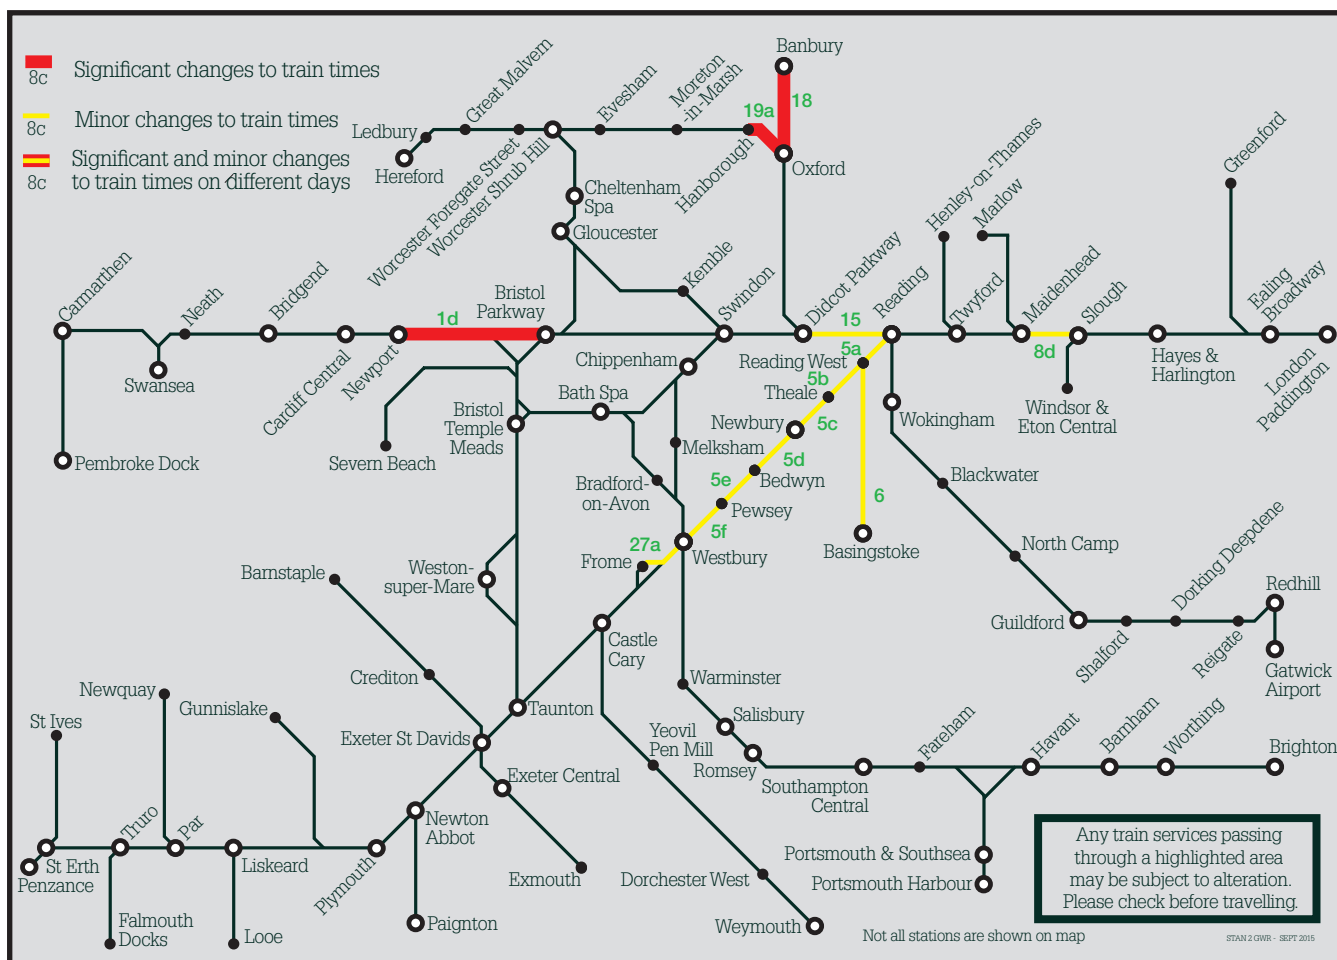

Summary of timetable changes

Saturday 30 June to Friday 6 July 2018

This map shows a summary of planned improvement work taking place across our network.

More details can be found on the next pages

You can check your journey details by:

- visiting **GWR.com**
- searching for **GWR** in your app store
- contacting us via Twitter **@GWRHelp**
- calling National Rail Enquiries on **03457 48 49 50** (24 hours - calls may be recorded)