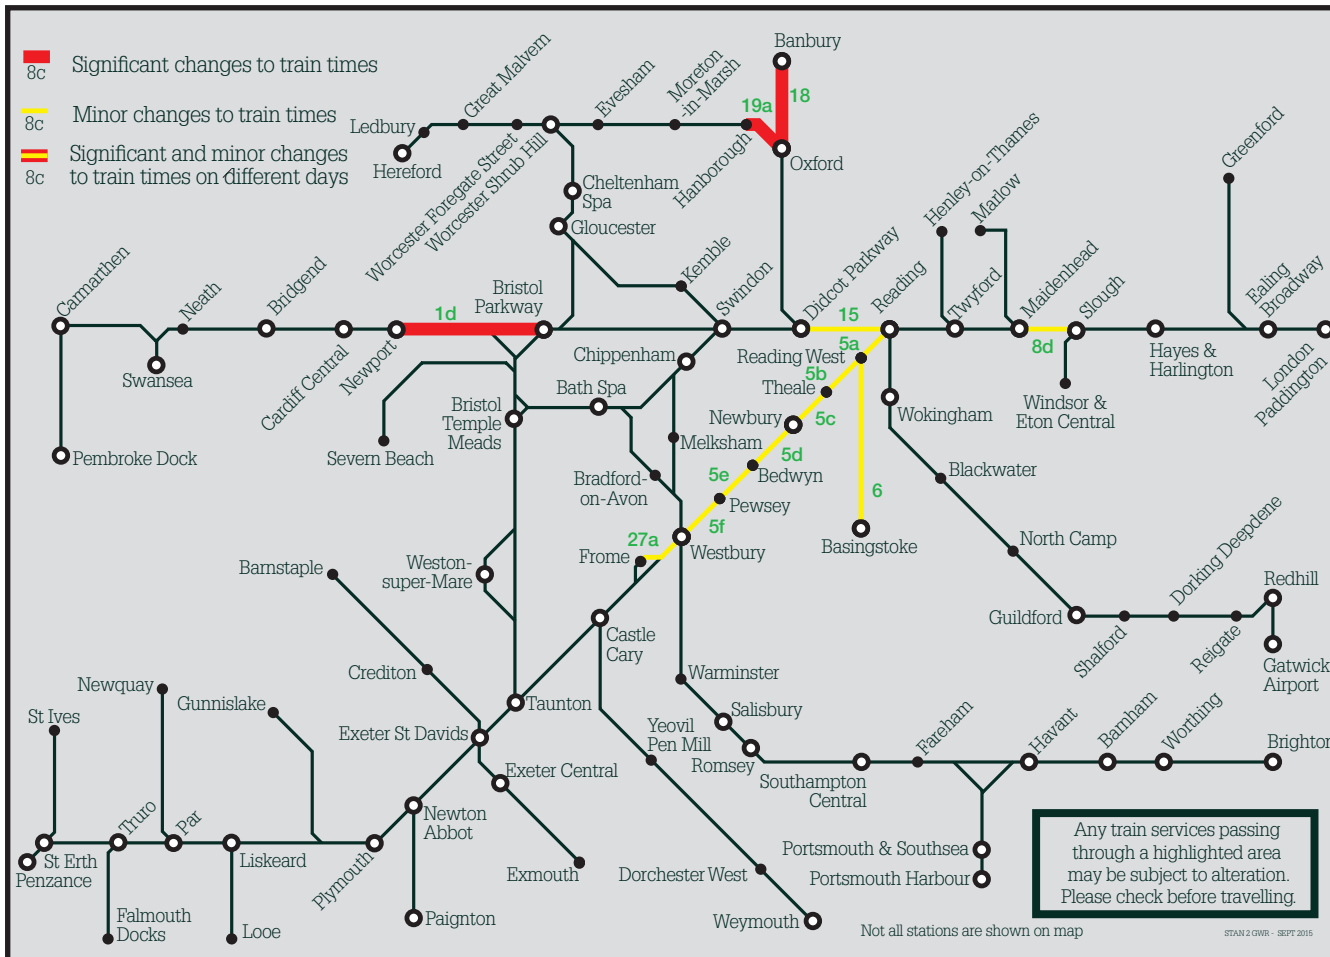

Summary of timetable changes

Saturday 30 June to Friday 6 July 2018

This map shows a summary of planned improvement work taking place across our network.

More details can be found on the next pages

You can check your journey details by: