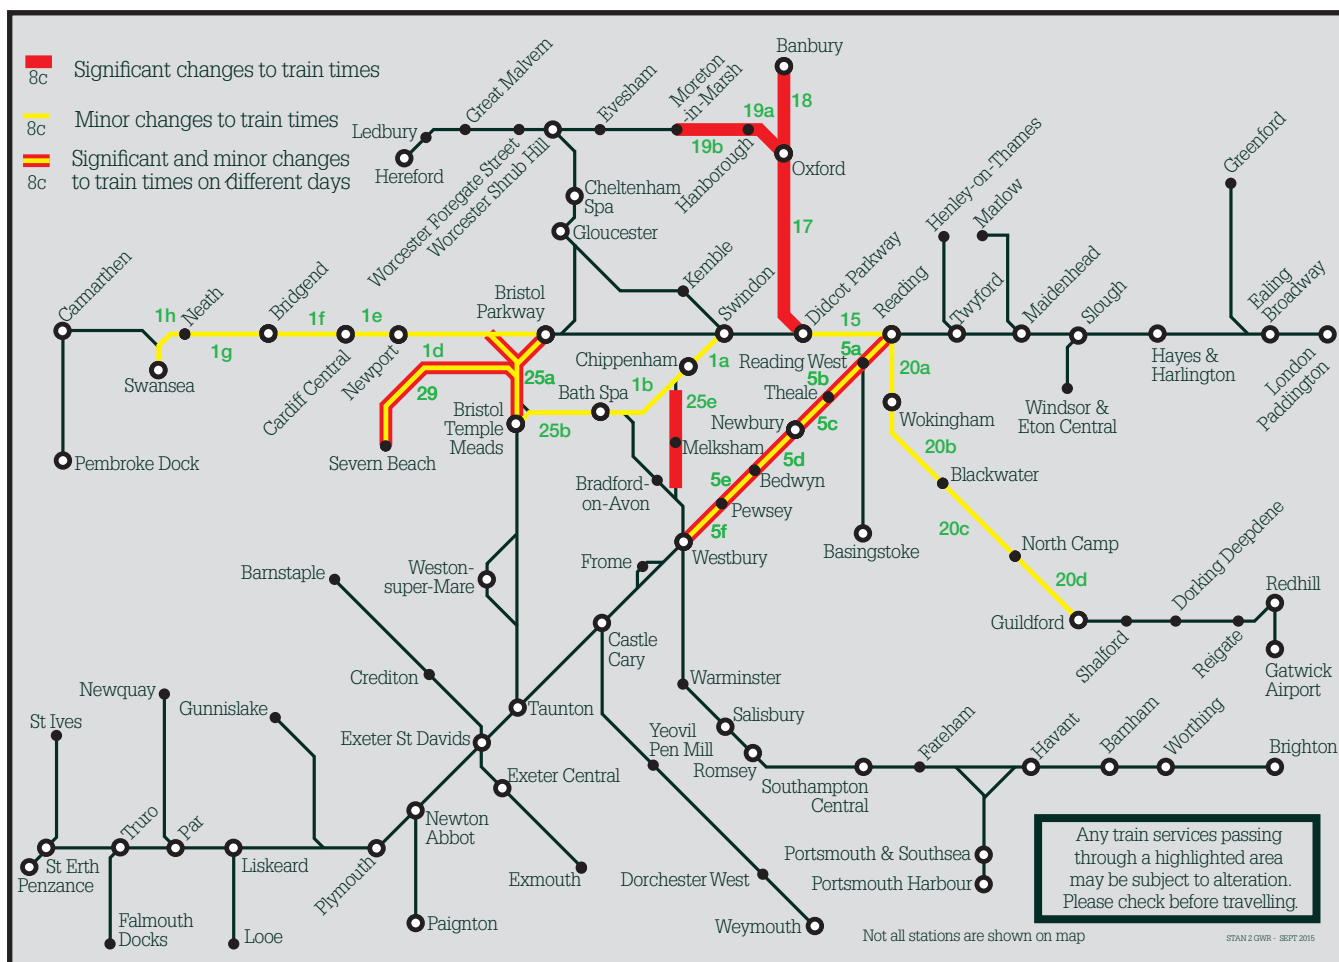

Summary of timetable changes

Saturday 14 to Friday 20 July 2018

This map shows a summary of planned improvement work taking place across our network.

More details can be found on the next pages

You can check your journey details by:

- visiting **GWR.com**
- searching for **GWR** in your app store
- contacting us via Twitter **@GWRHelp**
- calling National Rail Enquiries on **03457 48 49 50** (24 hours - calls may be recorded)