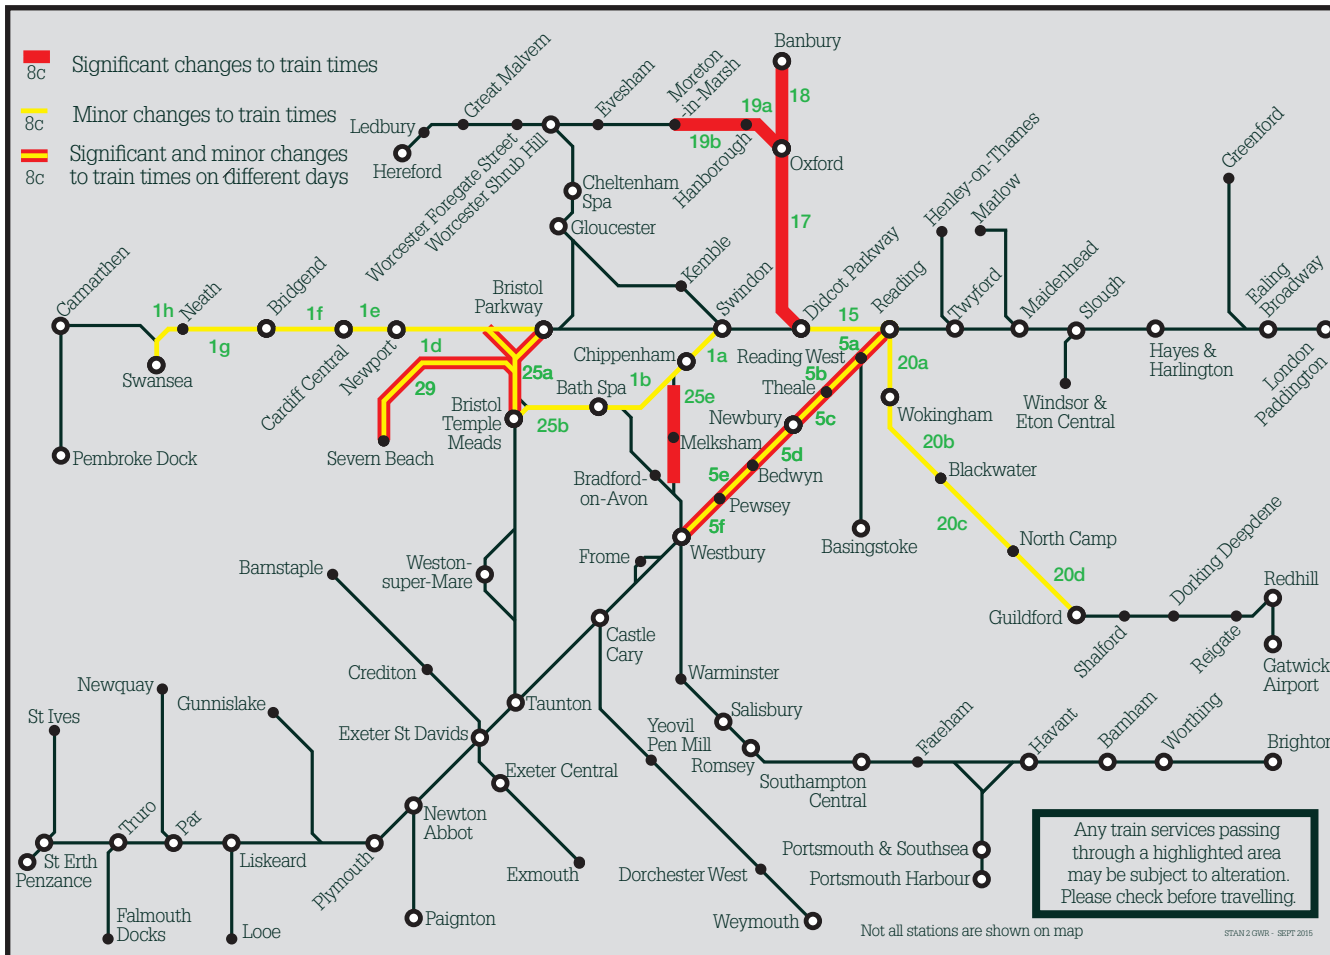

Summary of timetable changes

Saturday 14 to Friday 20 July 2018

This map shows a summary of planned improvement work taking place across our network.

More details can be found on the next pages

You can check your journey details by:

- visiting GWR.com
- searching for **GWR** in your app store
- contacting us via Twitter [@GWRHelp](https://twitter.com/GWRHelp)
- calling National Rail Enquiries on **03457 48 49 50** (24 hours - calls may be recorded)