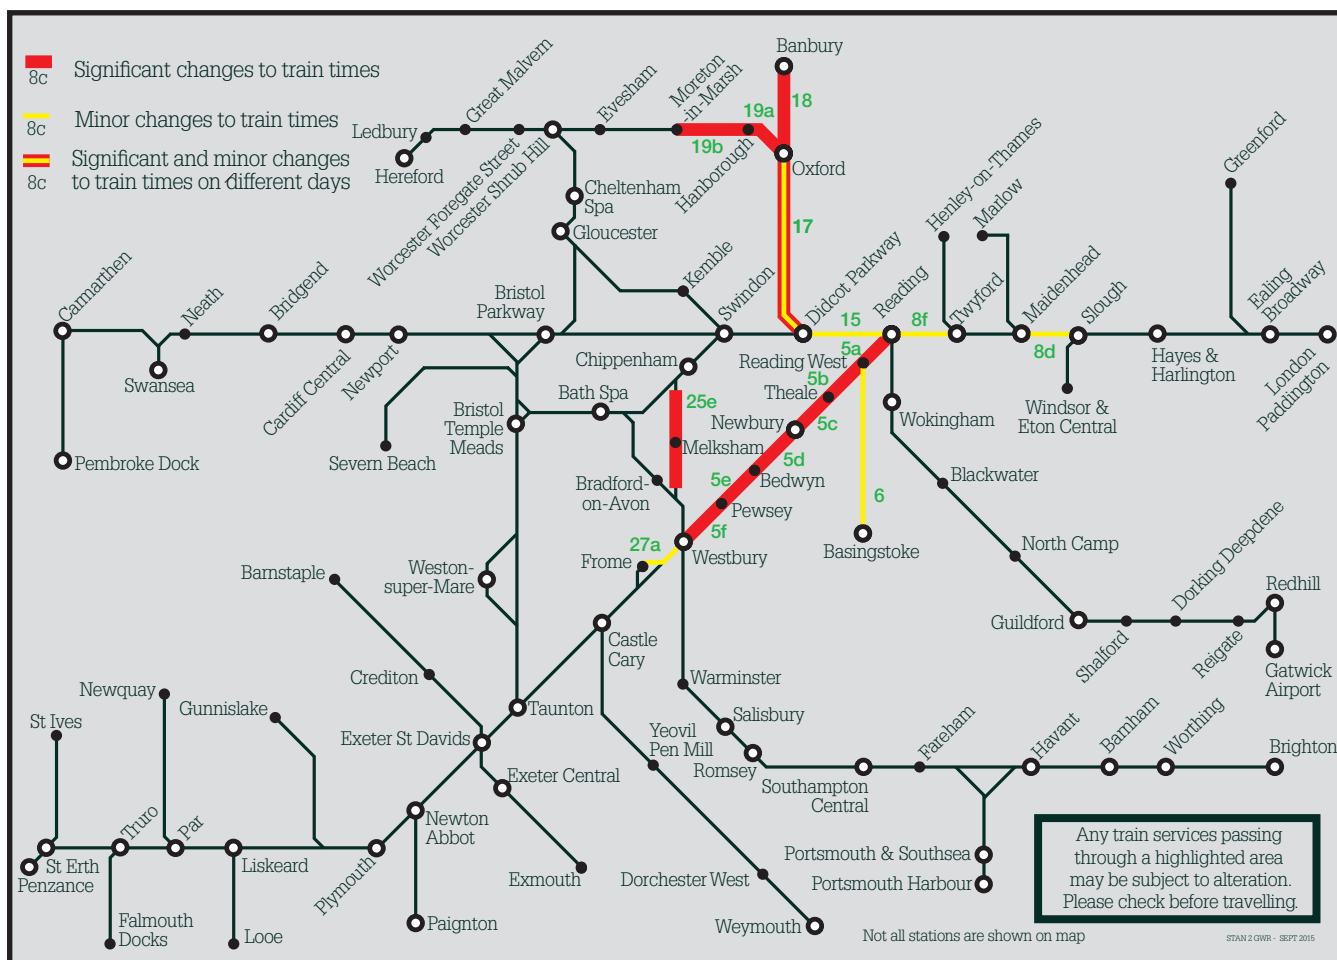

Summary of timetable changes

Saturday 21 to Friday 27 July 2018

This map shows a summary of planned improvement work taking place across our network.

More details can be found on the next pages

You can check your journey details by:

Area	DETAILS
18	Sunday – All day , buses replace trains between Oxford and Banbury. For more information, visit GWR.com/Oxford2018
25e	Saturday and Sunday – All weekend , trains between Swindon/Chippenham and Westbury will run to a revised timetable.
25e	Monday, Tuesday, Wednesday, Thursday and Friday – Each day , services between Swindon and Westbury/Frome will be significantly altered, with some services being cancelled. Replacement buses will run between Chippenham and Westbury for affected services. For more information, visit GWR.com/Newbury2018
27a	Saturday – The 2310 Bristol Temple Meads to Frome service will terminate at Westbury. A replacement bus will run between Westbury and Frome.