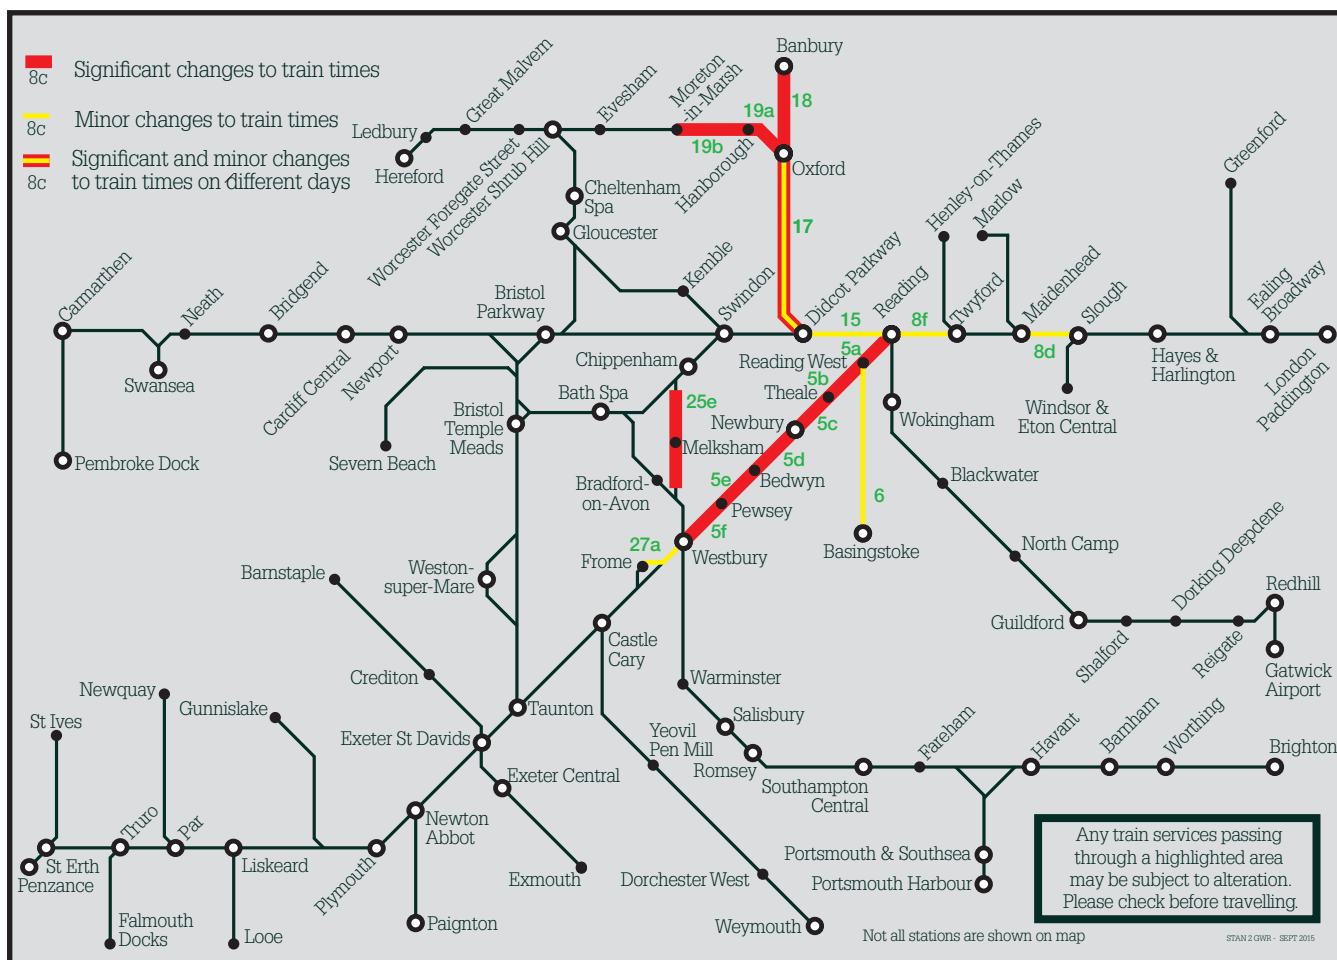

Summary of timetable changes

Saturday 21 to Friday 27 July 2018

This map shows a summary of planned improvement work taking place across our network.

More details can be found on the next pages

You can check your journey details by:

Area	DETAILS
18 ●	Sunday – All day , buses replace trains between Oxford and Banbury. For more information, visit GWR.com/Oxford2018
25e ●	Saturday and Sunday – All weekend , trains between Swindon/Chippenham and Westbury will run to a revised timetable.
25e ●	Monday, Tuesday, Wednesday, Thursday and Friday – Each day , services between Swindon and Westbury/Frome will be significantly altered, with some services being cancelled. Replacement buses will run between Chippenham and Westbury for affected services.
27a ●	Saturday – The 2310 Bristol Temple Meads to Frome service will terminate at Westbury. A replacement bus will run between Westbury and Frome.