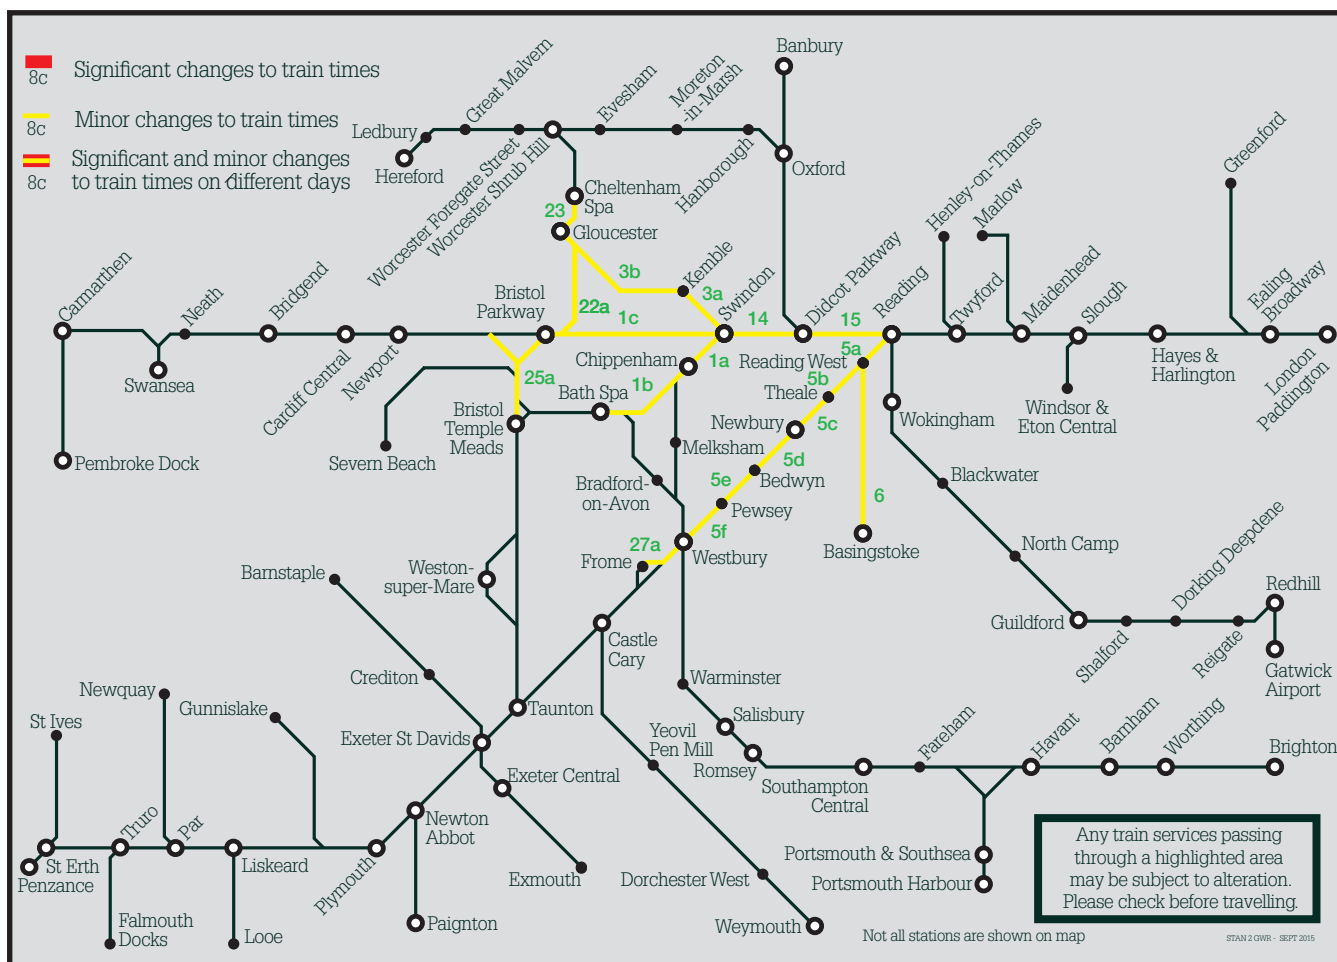

## Summary of timetable changes

Saturday 11 to Friday 17 August 2018

This map shows a summary of planned improvement work taking place across our network.

More details can be found on the next pages

You can check your journey details by: