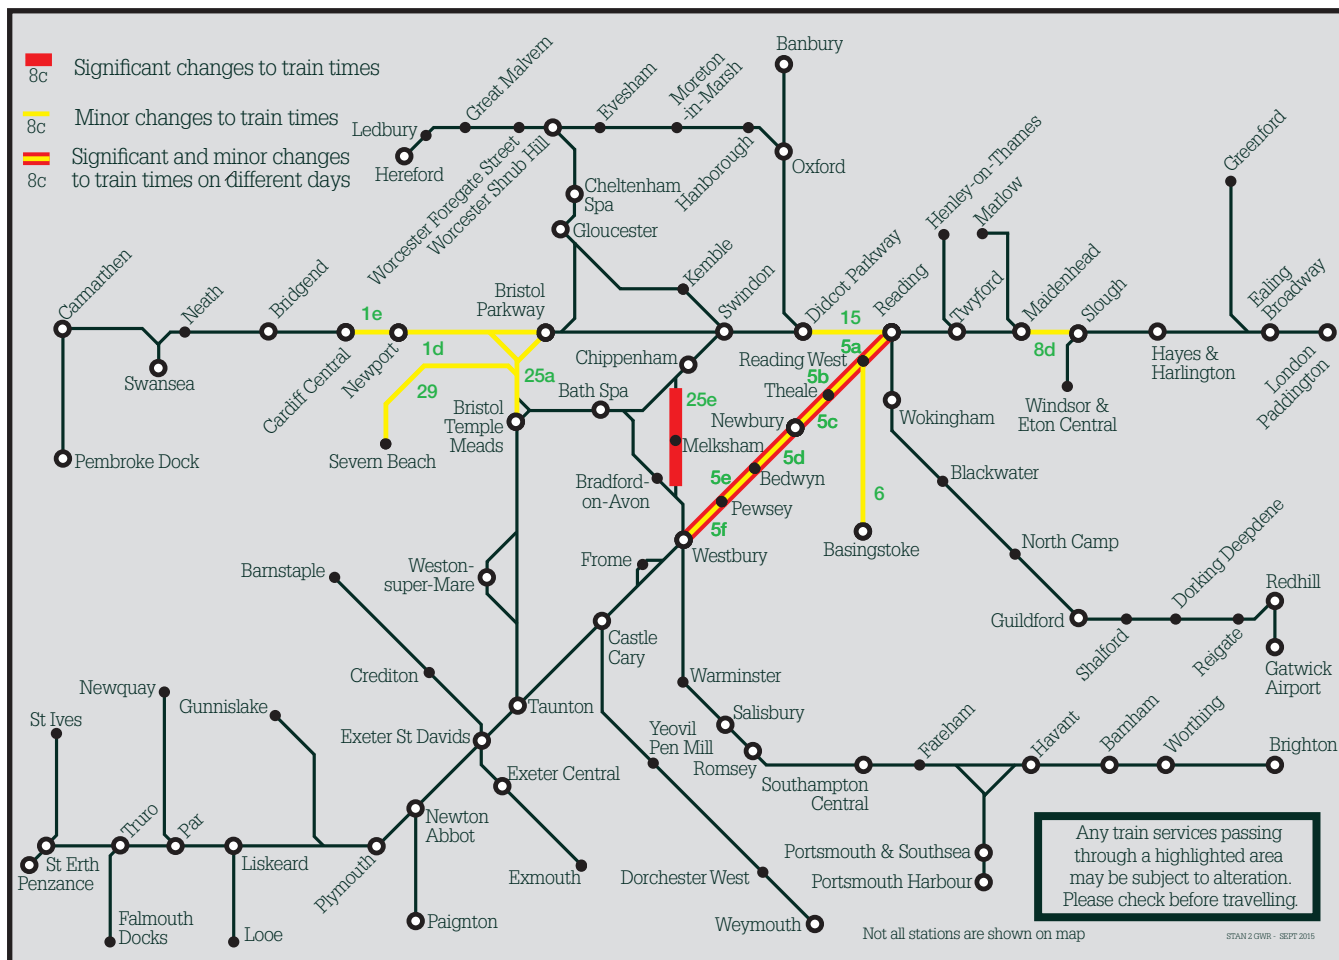

Summary of timetable changes

Saturday 25 to Friday 31 August 2018

This map shows a summary of planned improvement work taking place across our network.

More details can be found on the next pages

You can check your journey details by:

- visiting **GWR.com**
- searching for **GWR** in your app store
- contacting us via Twitter **@GWRHelp**
- calling National Rail Enquiries on **03457 48 49 50** (24 hours - calls may be recorded)