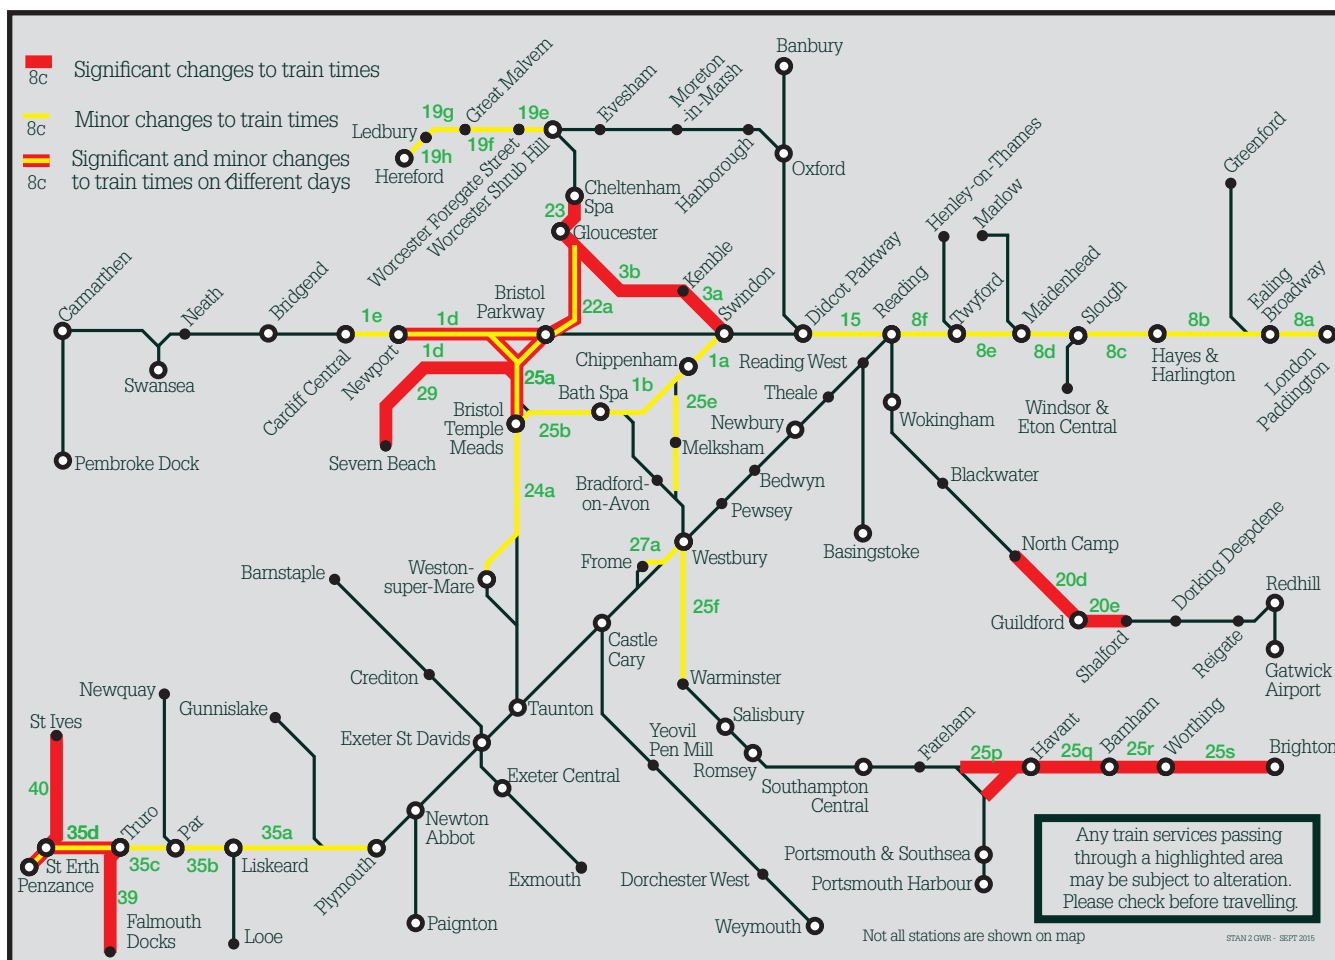

Summary of timetable changes

Saturday 13 to Friday 19 October 2018

This map shows a summary of planned improvement work taking place across our network.

More details can be found on the next pages

You can check your journey details by:

- visiting GWR.com
- searching for **GWR** in your app store
- contacting us via Twitter @**GWRHelp**
- calling National Rail Enquiries on **03457 48 49 50** (24 hours - calls may be recorded)