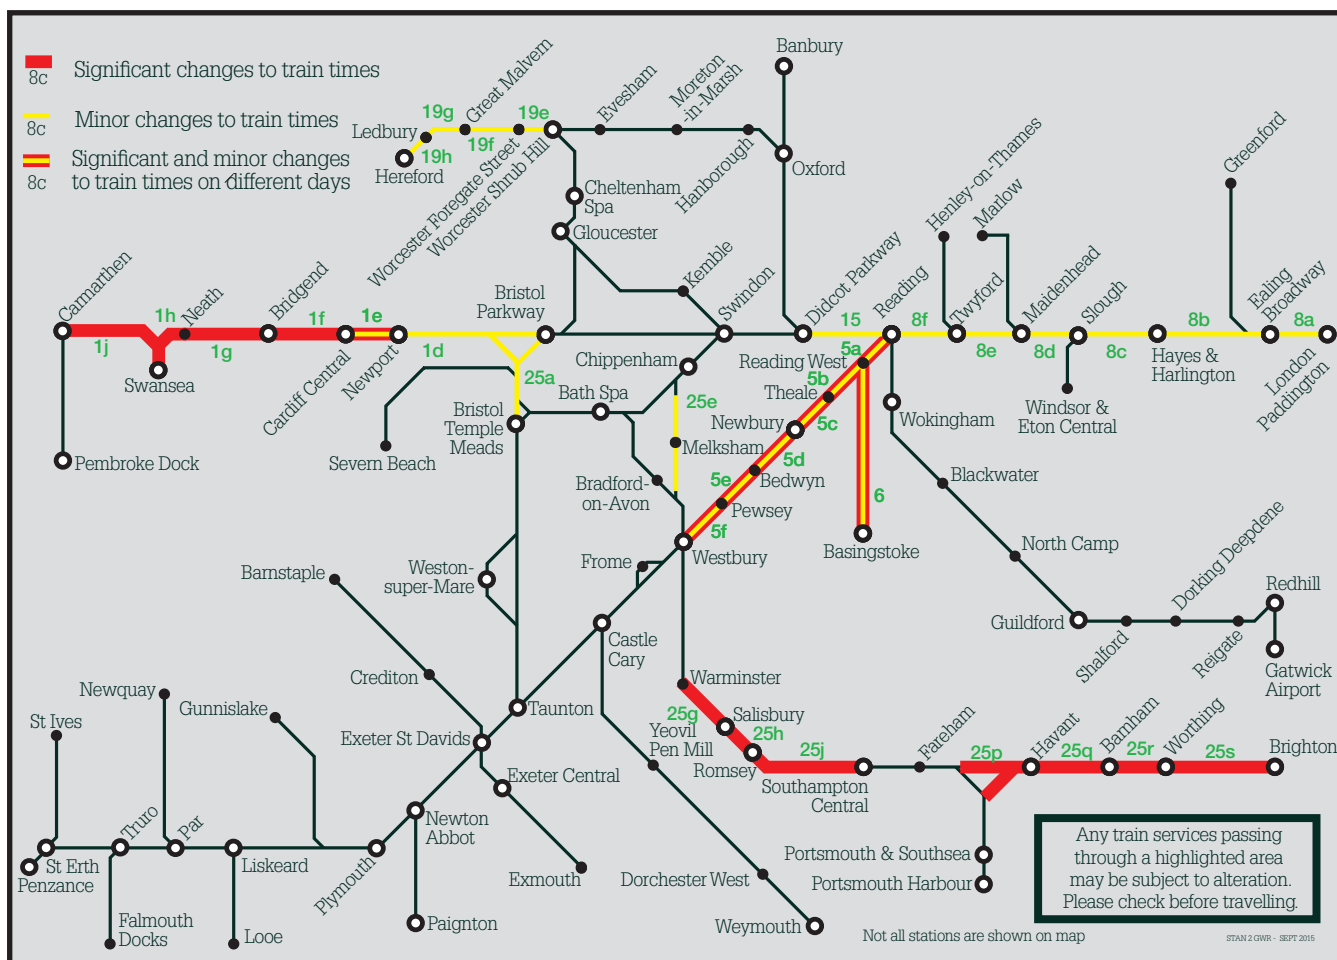

Summary of timetable changes

Saturday 20 to Friday 26 October 2018

This map shows a summary of planned improvement work taking place across our network.

More details can be found on the next pages

You can check your journey details by: