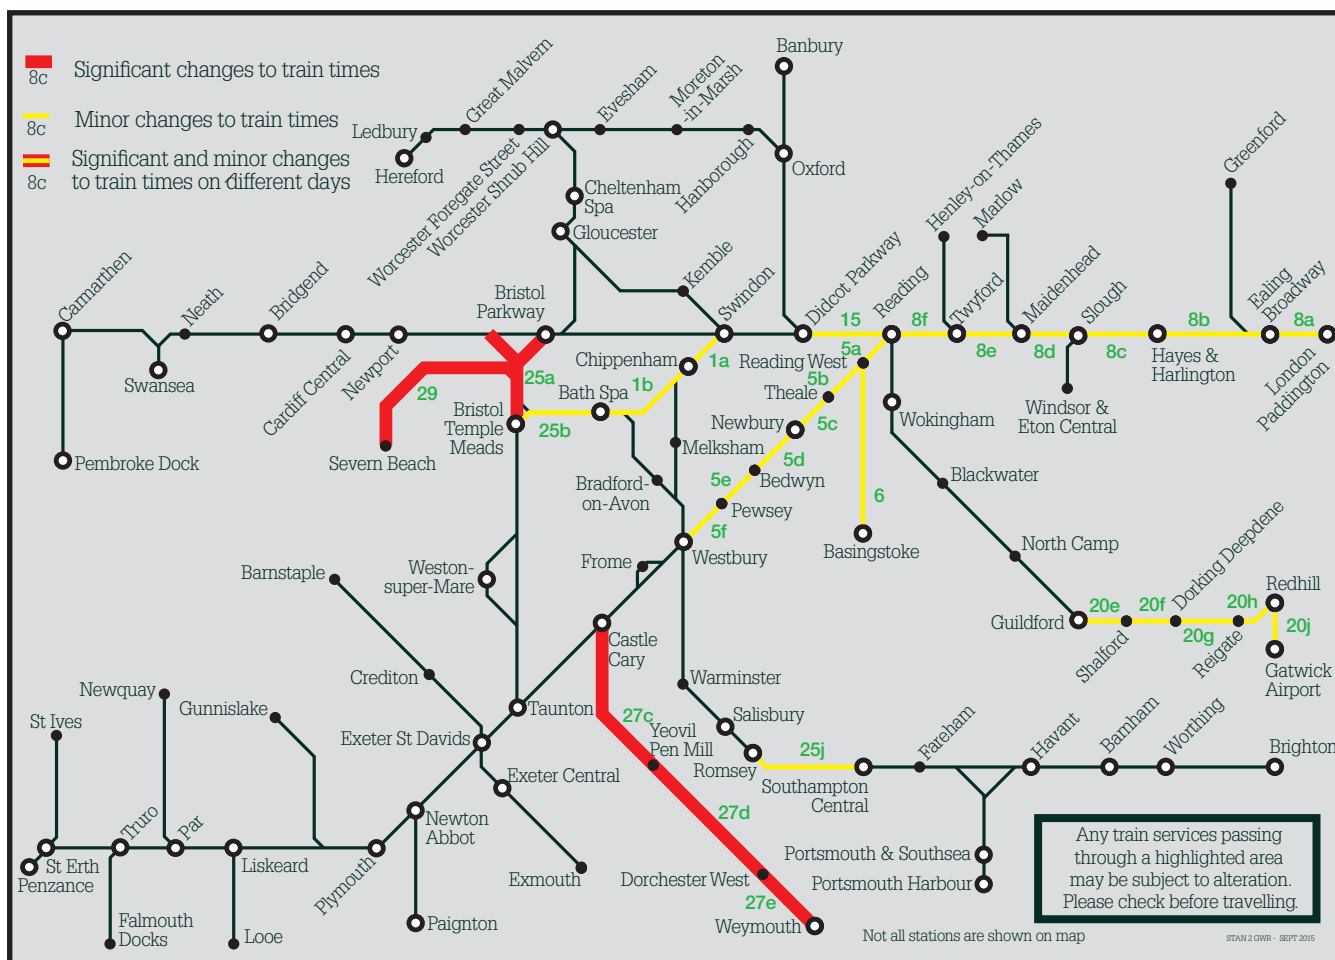

Summary of timetable changes

Saturday 27 October to Friday 2 November 2018

This map shows a summary of planned improvement work taking place across our network.

More details can be found on the next pages

You can check your journey details by:

- visiting **GWR.com**
- searching for **GWR** in your app store
- contacting us via Twitter **@GWRHelp**
- calling National Rail Enquiries on **03457 48 49 50** (24 hours - calls may be recorded)