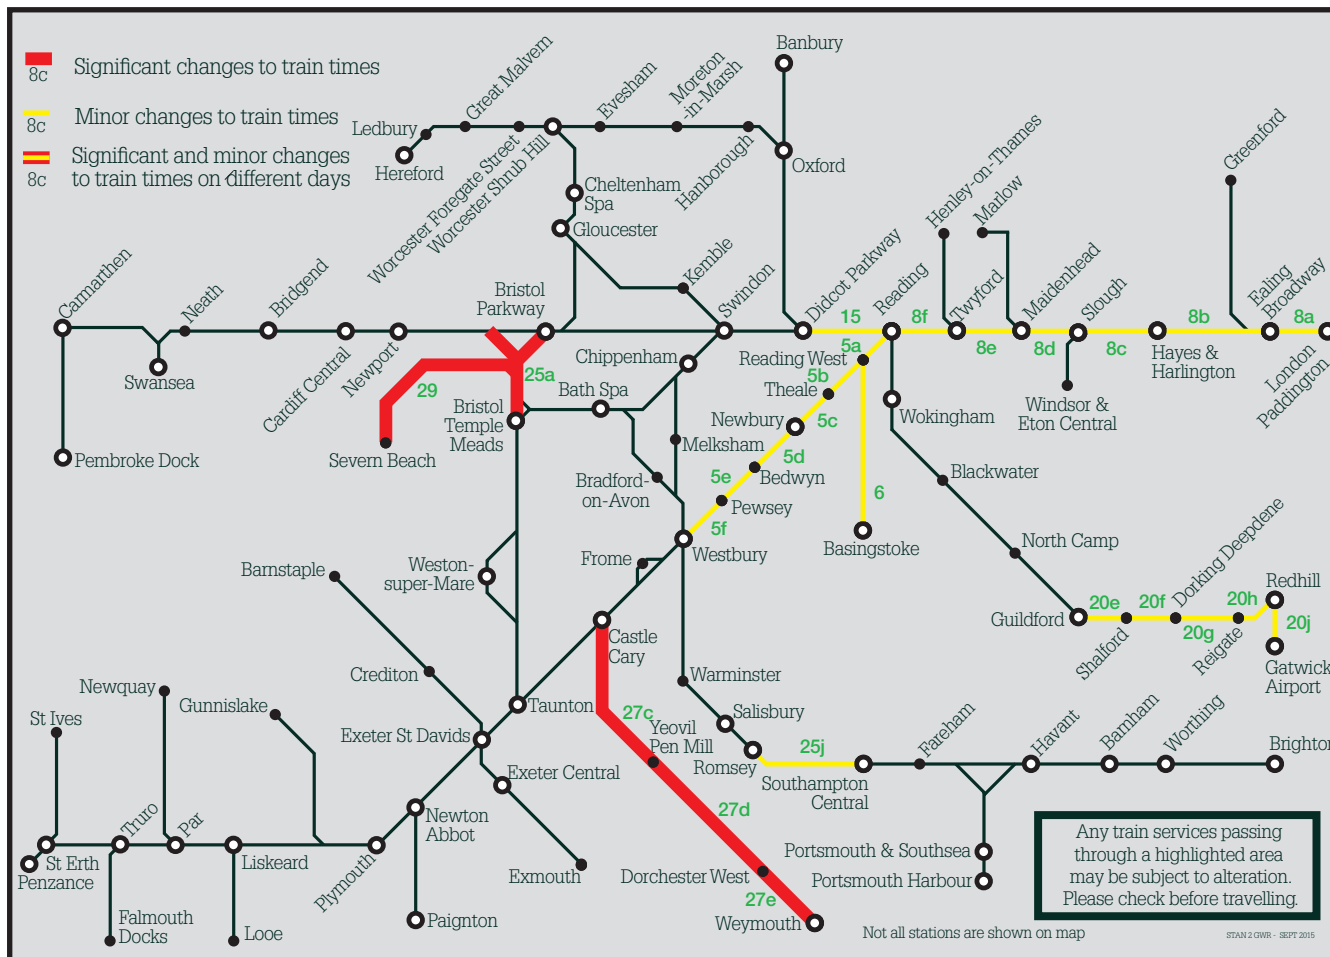

Summary of timetable changes

Saturday 27 to Friday 2 November 2018

This map shows a summary of planned improvement work taking place across our network.

More details can be found on the next pages

You can check your journey details by: