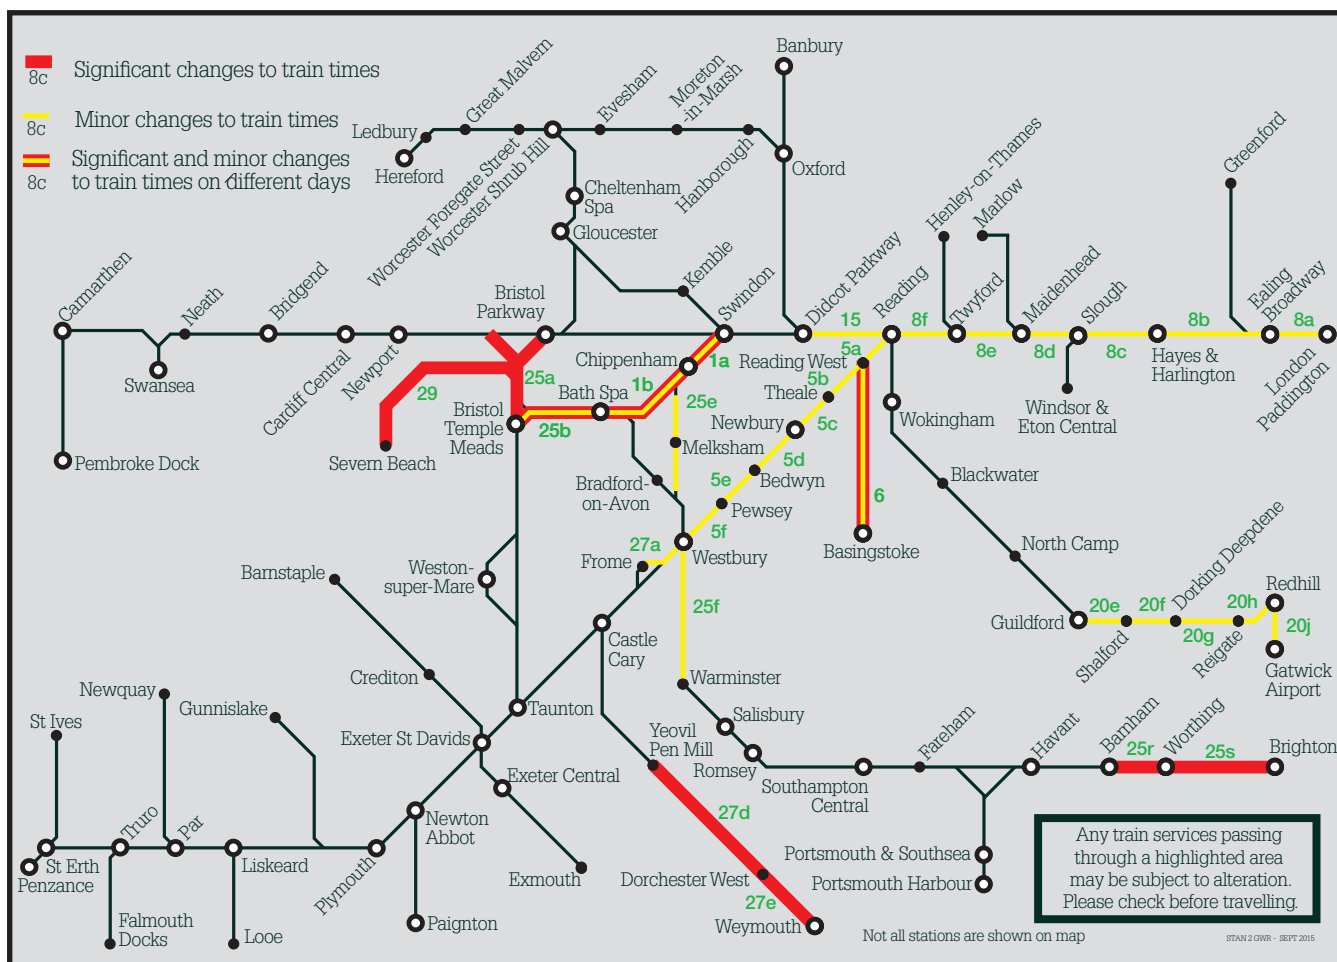

Summary of timetable changes

Saturday 3 to Friday 9 November 2018

This map shows a summary of planned improvement work taking place across our network.

More details can be found on the next pages

You can check your journey details by:

- visiting **GWR.com**
- searching for **GWR** in your app store
- contacting us via Twitter **@GWRHelp**
- calling National Rail Enquiries on **03457 48 49 50** (24 hours - calls may be recorded)

Any train services passing through a highlighted area may be subject to alteration. Please check before travelling.

| Area | DETAILS |
|------------|---|
| 25e ● | Sunday – The 0828 Westbury to Swindon and 0926 Swindon to Westbury services will not run. Replacement buses will run between Chippenham and Westbury in lieu of these trains. |
| 25f, 27a ● | Sunday – The 0830 Westbury to Warminster service will not run. Please travel on a later train. The 0847 Warminster to Cardiff Central (terminating at Bristol Temple Meads) will start from Westbury later than usual. The 0925 Frome to Cardiff Central (terminating at Bristol Temple Meads) will start from Westbury. An EARLIER replacement bus will run from Frome to Westbury to connect with the train. |
| 25r, 25s ● | Sunday – All day , GWR trains will not run between Barnham and Brighton. Replacement buses will run between Barnham and Brighton. |
| 27a ● | Wednesday - The 2320 Bristol Temple Meads to Frome service will terminate at Westbury. Change at Westbury for a replacement bus to Frome. |
| 27d, 27e ● | Saturday and Sunday – All weekend , buses will replace trains between Yeovil Pen Mill and Weymouth. On Saturday, the 0654 Westbury to Weymouth service will depart a few minutes EARLIER than usual and terminate at Yeovil Pen Mill. |
| 38 ● | Saturday and Sunday – All weekend , buses will replace trains between Par and Newquay. |