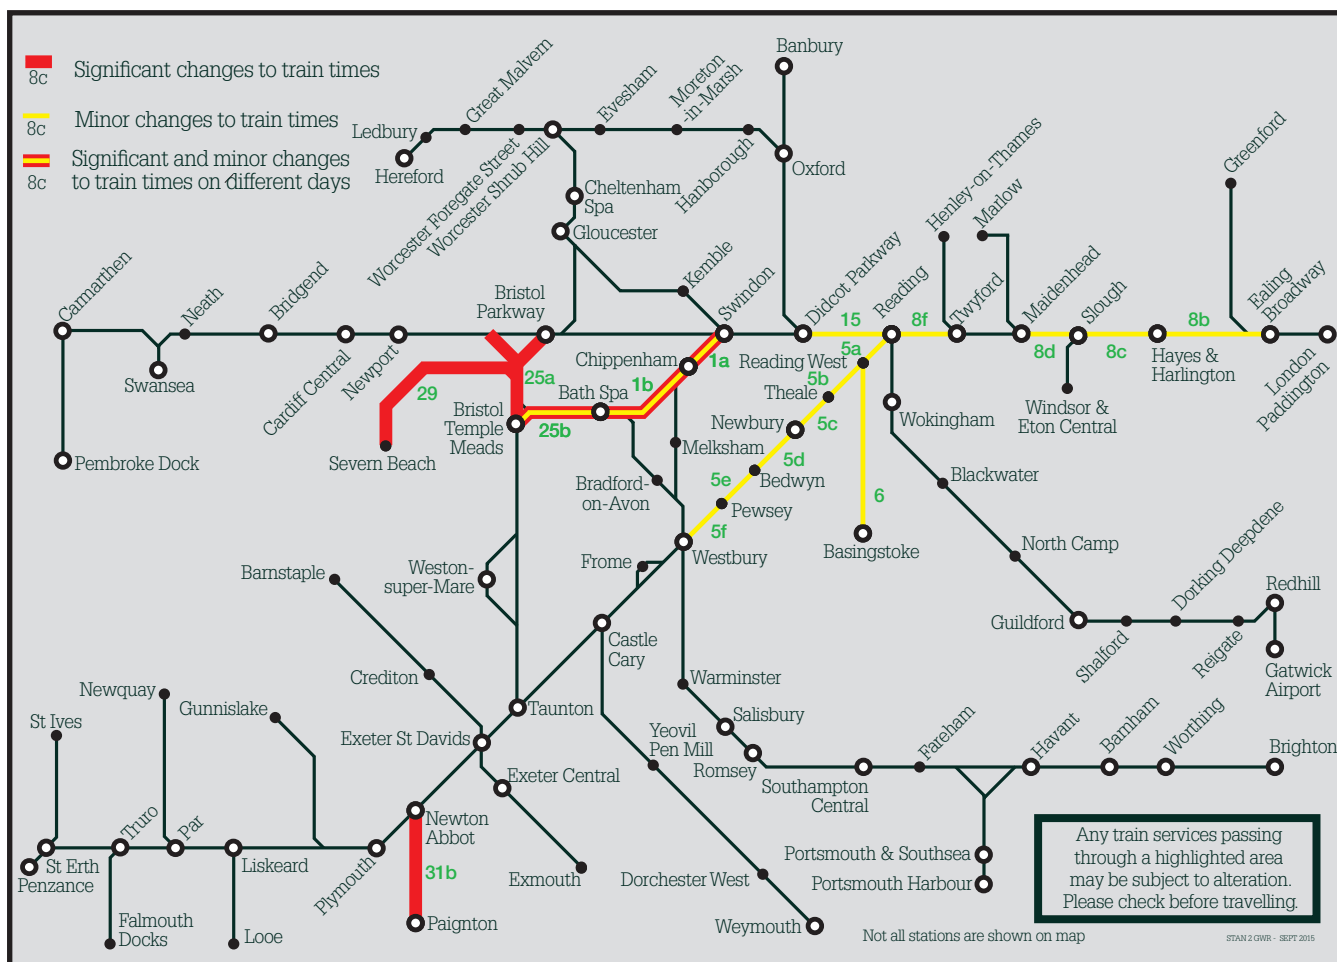

## Summary of timetable changes

Saturday 10 to Friday 16 November 2018

This map shows a summary of planned improvement work taking place across our network.

More details can be found below this page

You can check your journey details by: