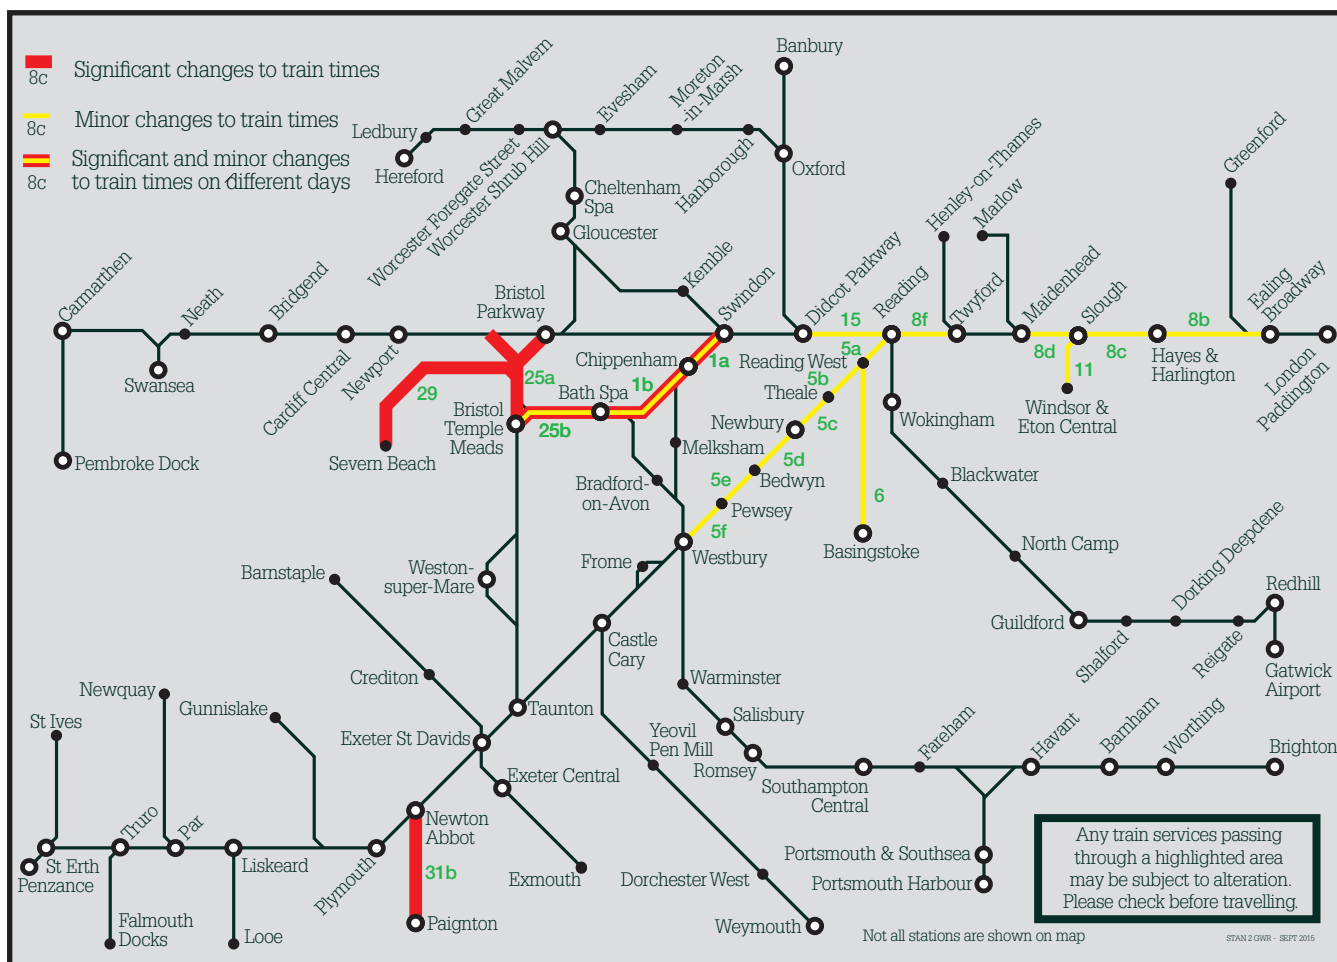

## Summary of timetable changes

Saturday 10 to Friday 16 November 2018

This map shows a summary of planned improvement work taking place across our network.

More details can be found below this page

You can check your journey details by: