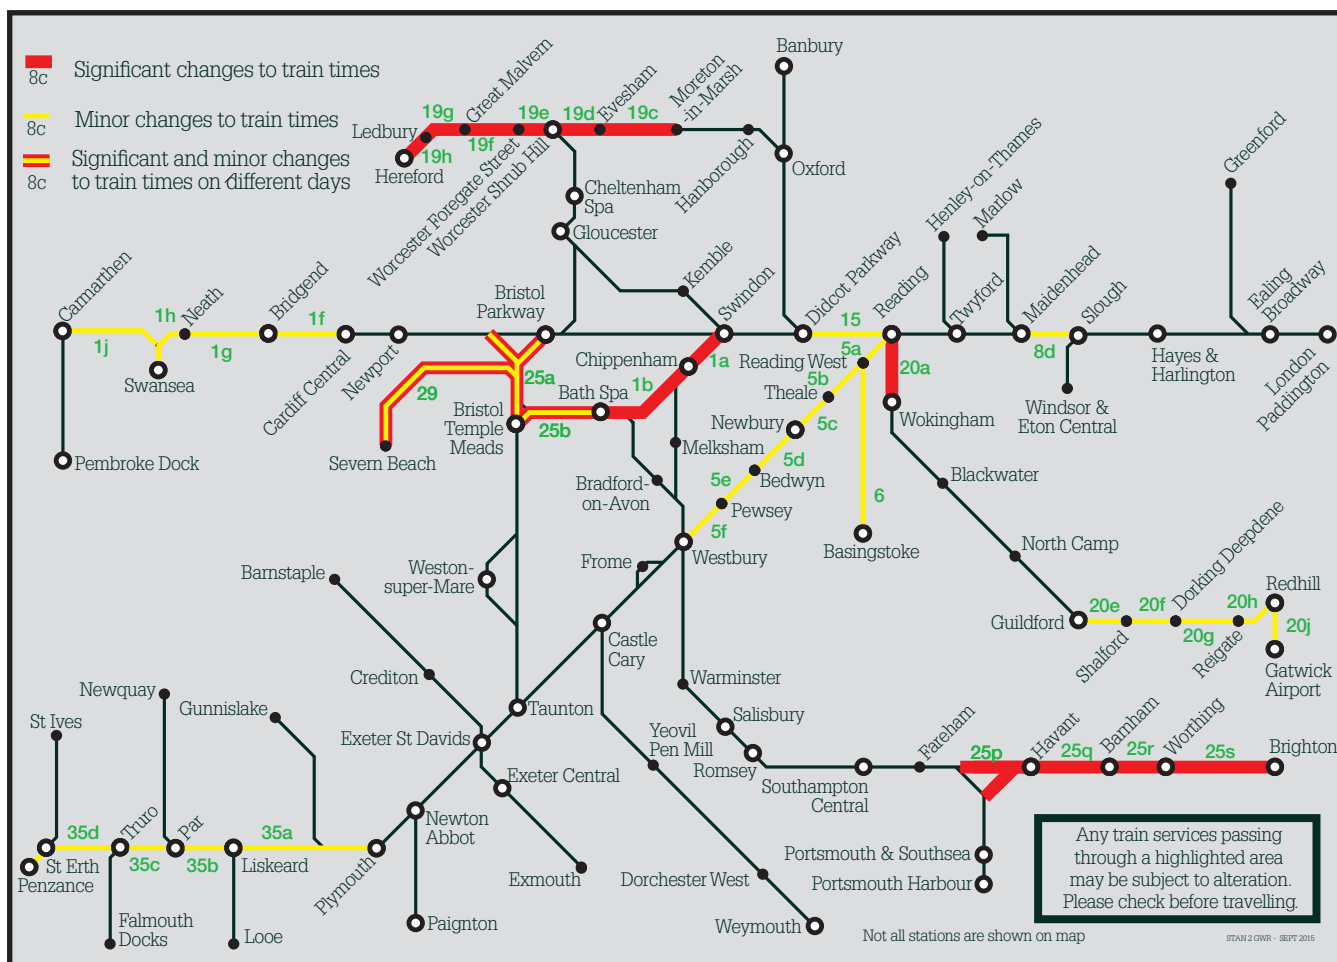

Summary of timetable changes

Saturday 17 to Friday 23 November 2018

This map shows a summary of planned improvement work taking place across our network.

More details can be found below this page

You can check your journey details by:

Area	DETAILS
25a ●	Monday, Tuesday, Wednesday and Thursday – The 2215 London Paddington to Bristol Temple Meads service will be diverted after Swindon and terminate at Bristol Parkway. Change at Swindon for an onwards rail connection. The 2330 London Paddington to Cardiff Central will terminate at Bristol Temple Meads. A replacement bus will run between Bristol Temple Meads and Cardiff Central. The 2327 Cardiff Central to Bristol Temple Meads will be diverted and terminate at Bristol Parkway. A replacement bus will run between Bristol Parkway and Bristol Temple Meads.
25a ●	Friday - The 2330 London Paddington to Cardiff Central will terminate at Bristol Temple Meads. A replacement bus will run between Bristol Temple Meads and Cardiff Central.
25a, 29 ●	Saturday and Sunday – All weekend , buses will replace trains between Bristol Temple Meads and Avonmouth and Severn Beach. For more information, visit GWR.com/Bristol2018
25b ●	Tuesday, Wednesday, Thursday and Friday – The 0515 Bristol Temple Meads to London Paddington service will now run as per the timetable.
29 ●	Monday, Tuesday, Wednesday and Thursday – From approximately 2230 until the end of service , buses will replace trains between Avonmouth and Severn Beach. The 2308 Severn Beach to Bristol Temple Meads service will start from Avonmouth EARLIER than usual.
25p – 25s ●	Saturday and Sunday – All weekend , GWR Brighton services will not run. Please use other operators' services to complete your journey.
35a – 35d ●	Friday – The 2345 London Paddington to Penzance service, The Night Riviera, will terminate at Plymouth. Change at Plymouth for onward bus and rail connections towards Penzance.