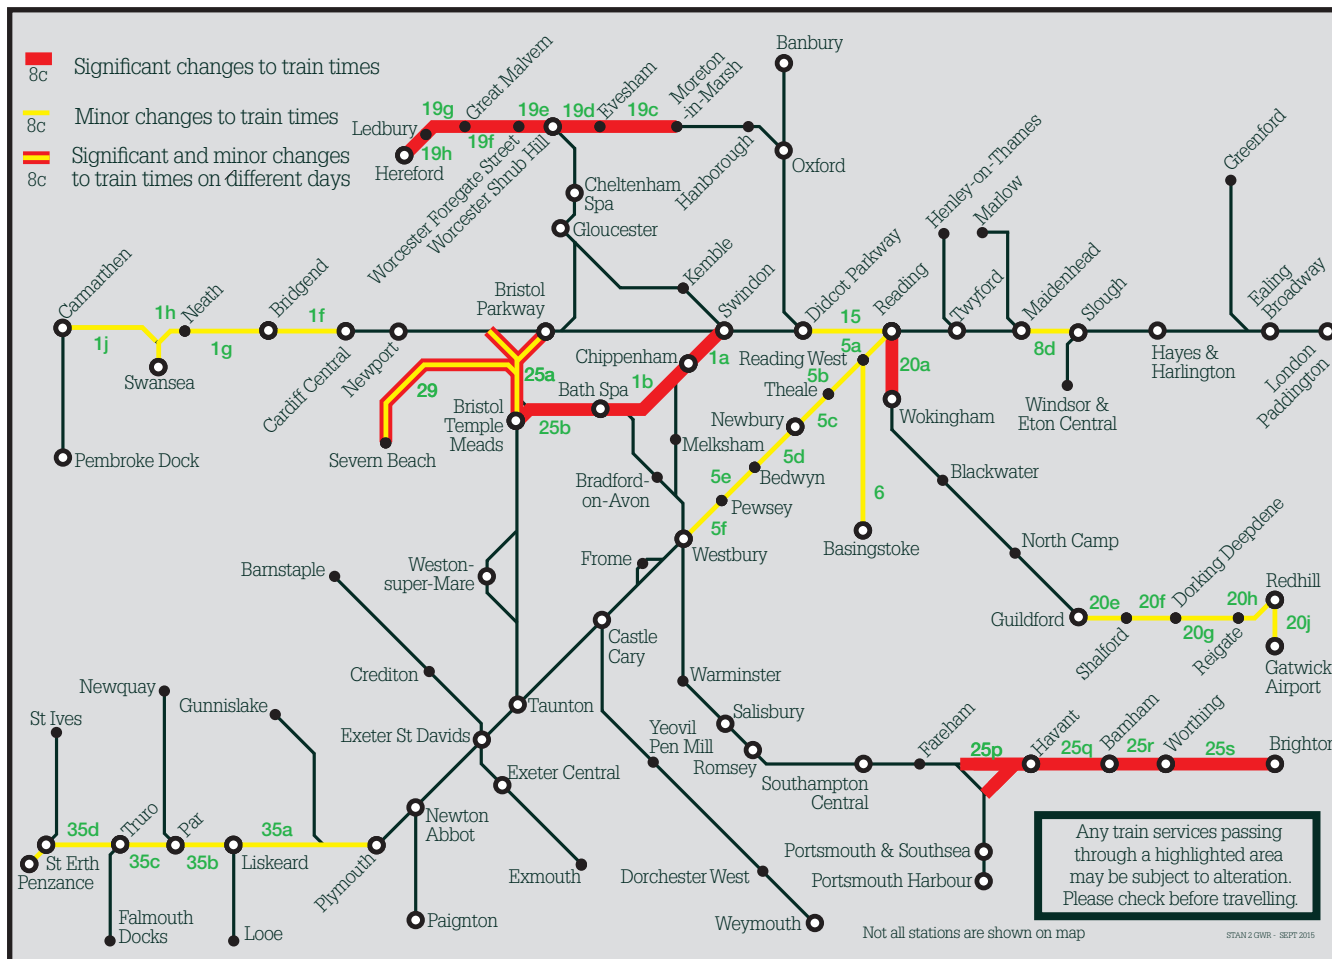

# Summary of timetable changes

Saturday 17 to Friday 23 November 2018

This map shows a summary of planned improvement work taking place across our network.

More details can be found below this page

You can check your journey details by:

- visiting **GWR.com**
- searching for **GWR** in your app store
- contacting us via Twitter @**GWRHelp**
- calling National Rail Enquiries on **03457 48 49 50** (24 hours - calls may be recorded)

Any train services passing through a highlighted area may be subject to alteration. Please check before travelling.