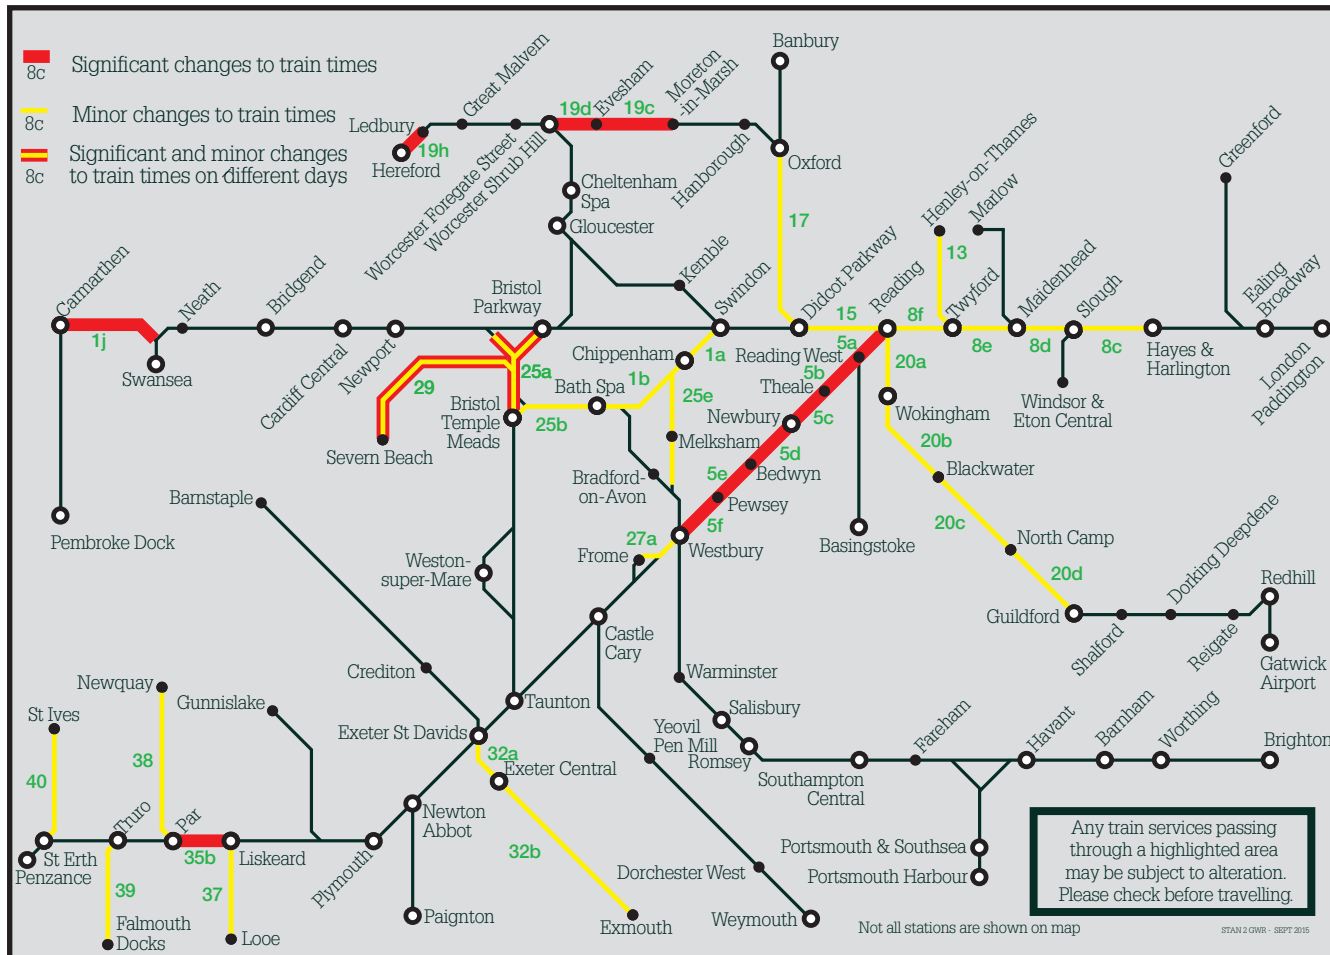

Summary of timetable changes

Saturday 24 to Friday 30 November 2018

This map shows a summary of planned improvement work taking place across our network.

More details can be found below this page

You can check your journey details by:

Area	DETAILS
27a ●	Saturday – 2310 Bristol Temple Meads to Frome will terminate at Westbury. A bus will run from Westbury to Frome.
29 ●	Saturday and Sunday - All weekend, buses replace trains between Bristol Temple Meads and Severn Beach.
29 ●	Monday to Thursday – 2220 Bristol Temple Meads to Severn Beach and 2308 Severn Beach to Bristol Temple Meads will be replaced by buses between Avonmouth and Severn Beach.
32a, 32b ●	From approximately 2230 Monday, Tuesday and Wednesday until 0200 the following morning – Buses will replace trains between Exeter St Davids and Exmouth.
35b ●	Saturday and Sunday – Trains between London Paddington / Bristol Temple Meads and Penzance will be amended. Buses will replace trains between Liskeard and Par or St Austell.
37, 38, 39, 40 ●	Saturday and Sunday – Some trains on the Looe, Newquay, Falmouth Docks and St Ives branch lines will be amended.