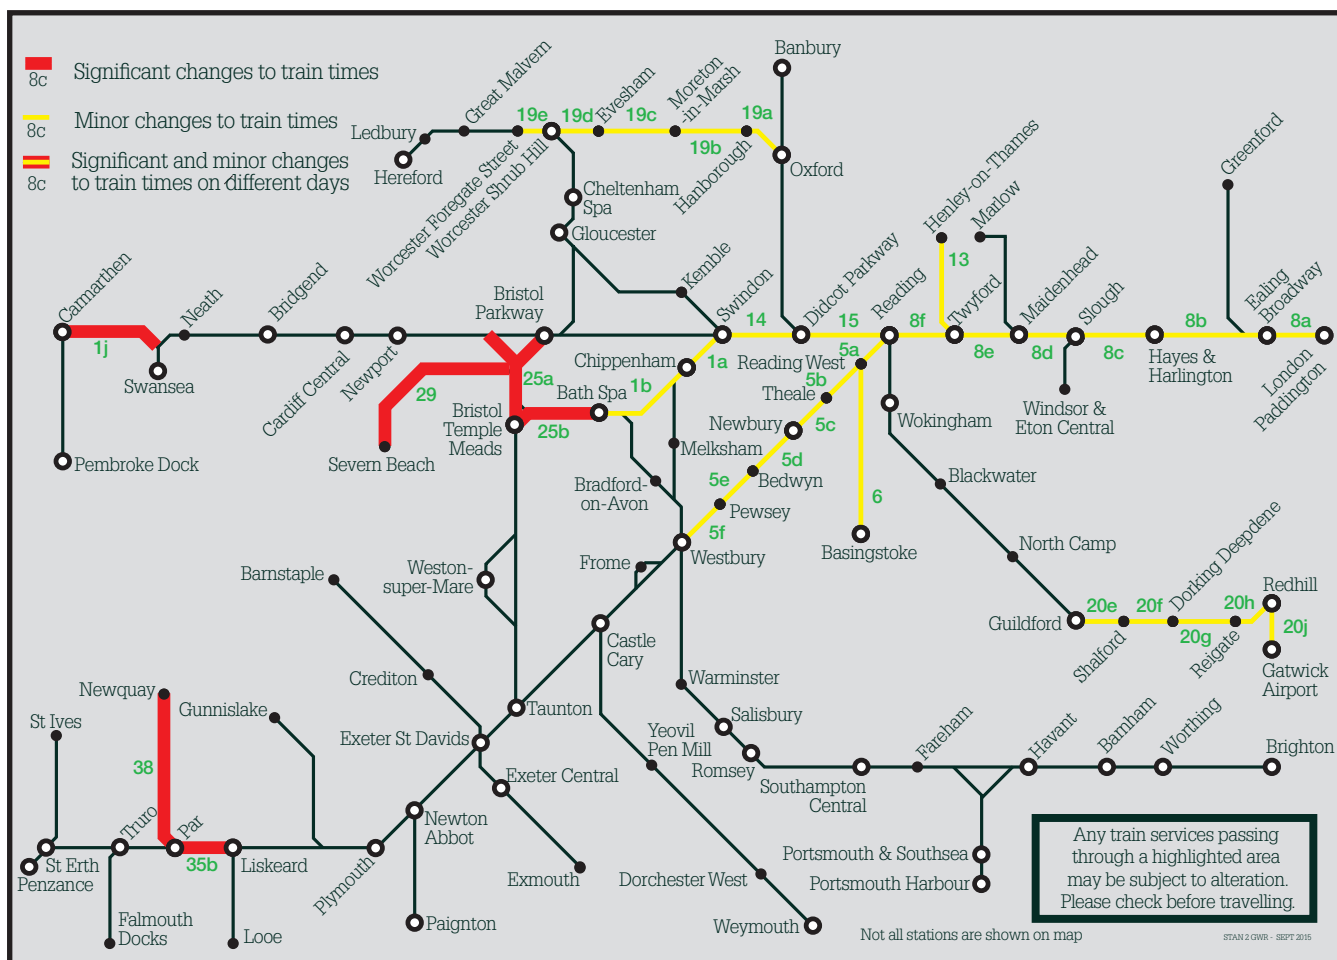

## Summary of timetable changes

Saturday 1 to Friday 7 December 2018

This map shows a summary of planned improvement work taking place across our network.

More details can be found below this page

You can check your journey details by: