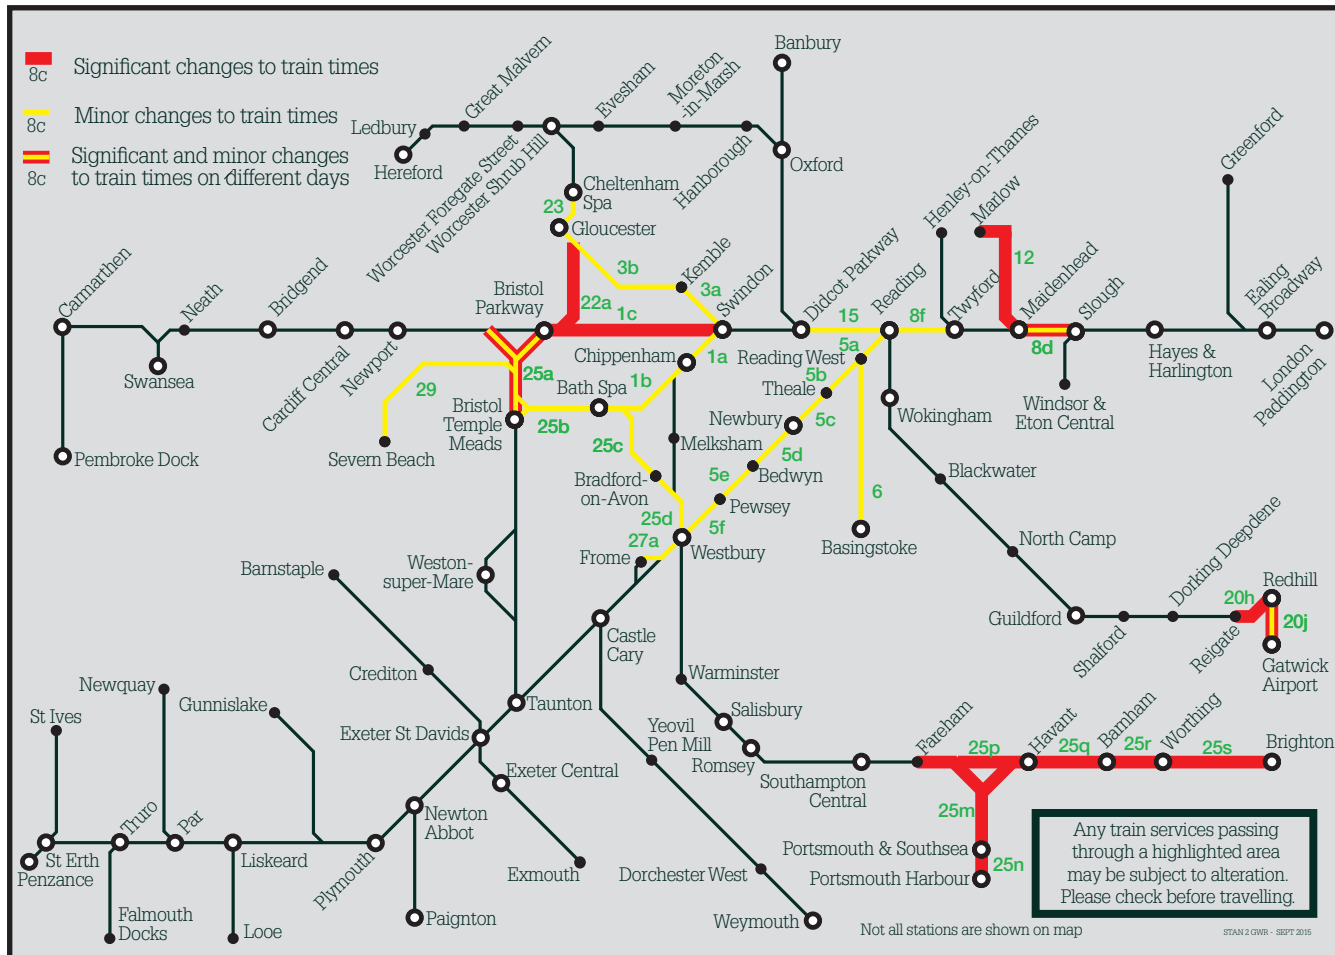

## Summary of timetable changes

Saturday 8 to Friday 14 December 2018

This map shows a summary of planned improvement work taking place across our network.

More details can be found below this page

You can check your journey details by: