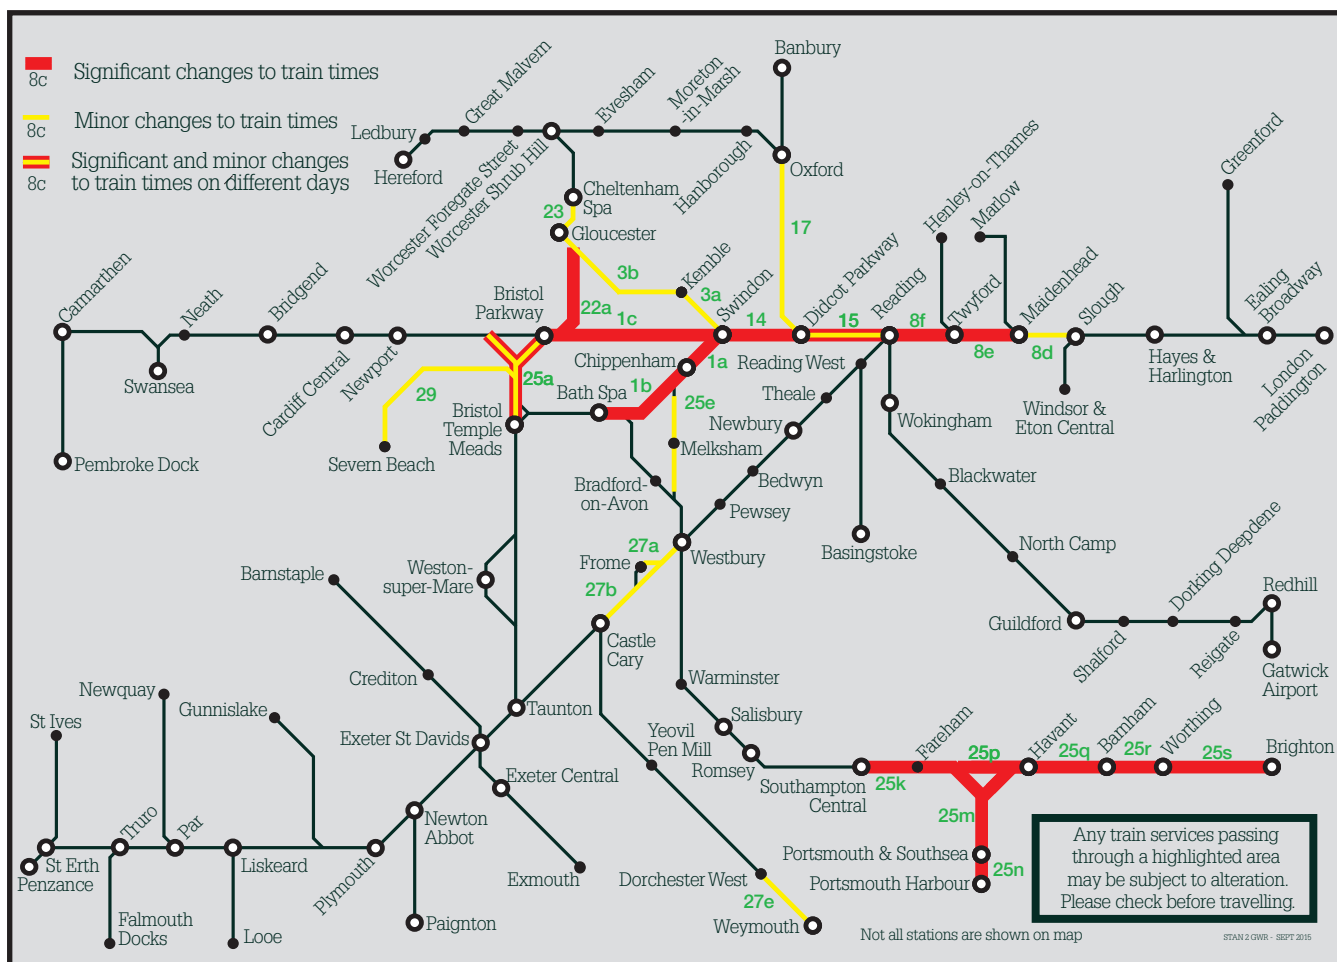

Summary of timetable changes

Saturday 15 to Friday 21 December 2018

This map shows a summary of planned improvement work taking place across our network.

More details can be found below this page

You can check your journey details by:

- visiting **GWR.com**
- searching for **GWR** in your app store
- contacting us via Twitter **@GWRHelp**
- calling National Rail Enquiries on **03457 48 49 50** (24 hours - calls may be recorded)