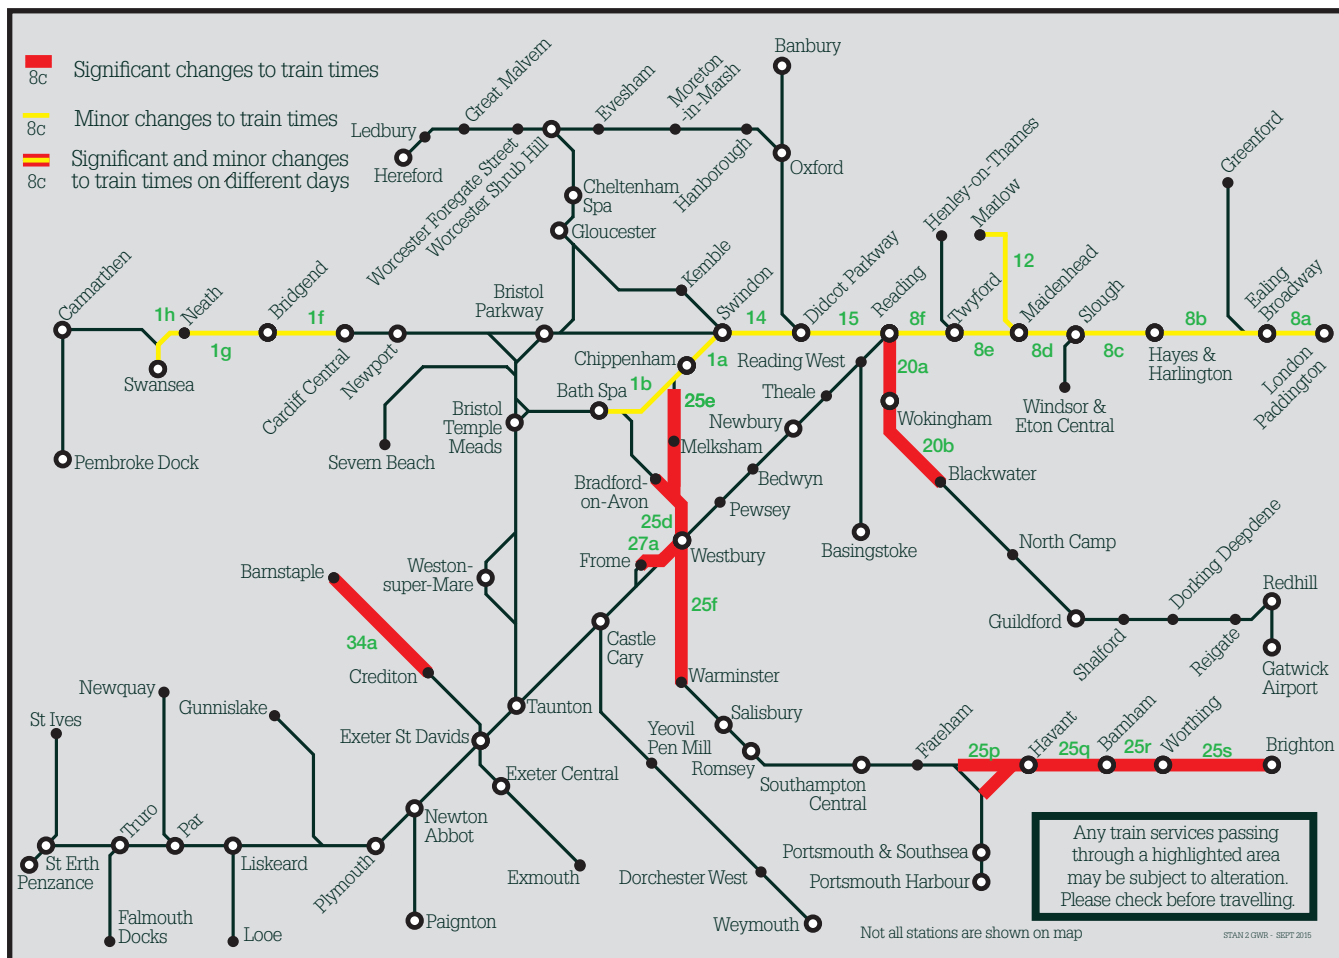

Summary of timetable changes

Saturday 12 to Friday 18 January 2019

This map shows a summary of planned improvement work taking place across our network.

More details can be found below this page

You can check your journey details by:

- visiting **GWR.com**
- searching for **GWR** in your app store
- contacting us via Twitter **@GWRHelp**
- calling National Rail Enquiries on **03457 48 49 50** (24 hours - calls may be recorded)