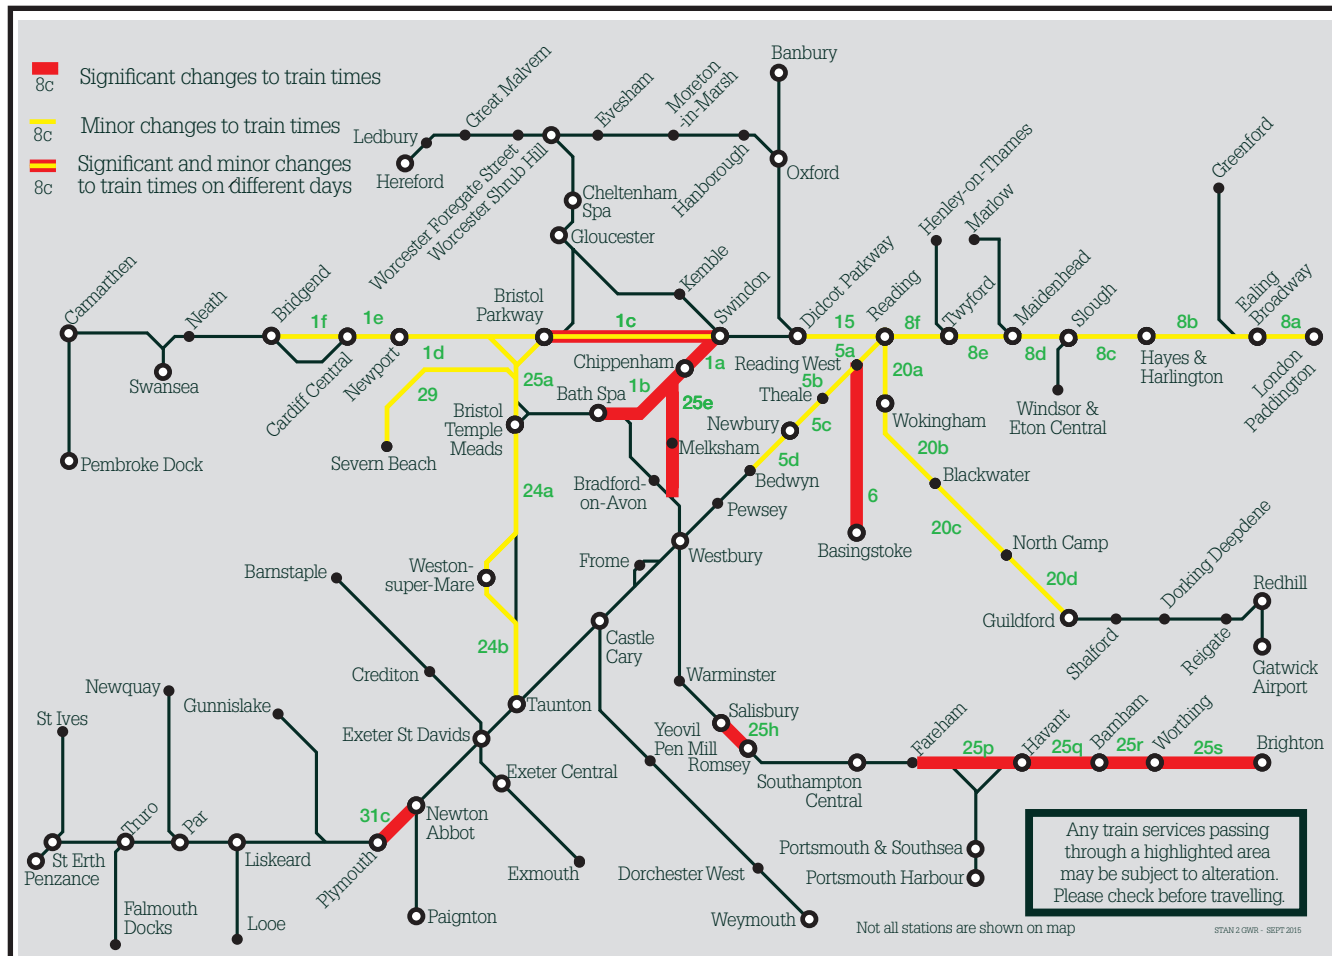

Summary of timetable changes

Saturday 27 January to Friday 2 February 2018

This map shows a summary of planned improvement work taking place across our network.

More details can be found on the next pages.