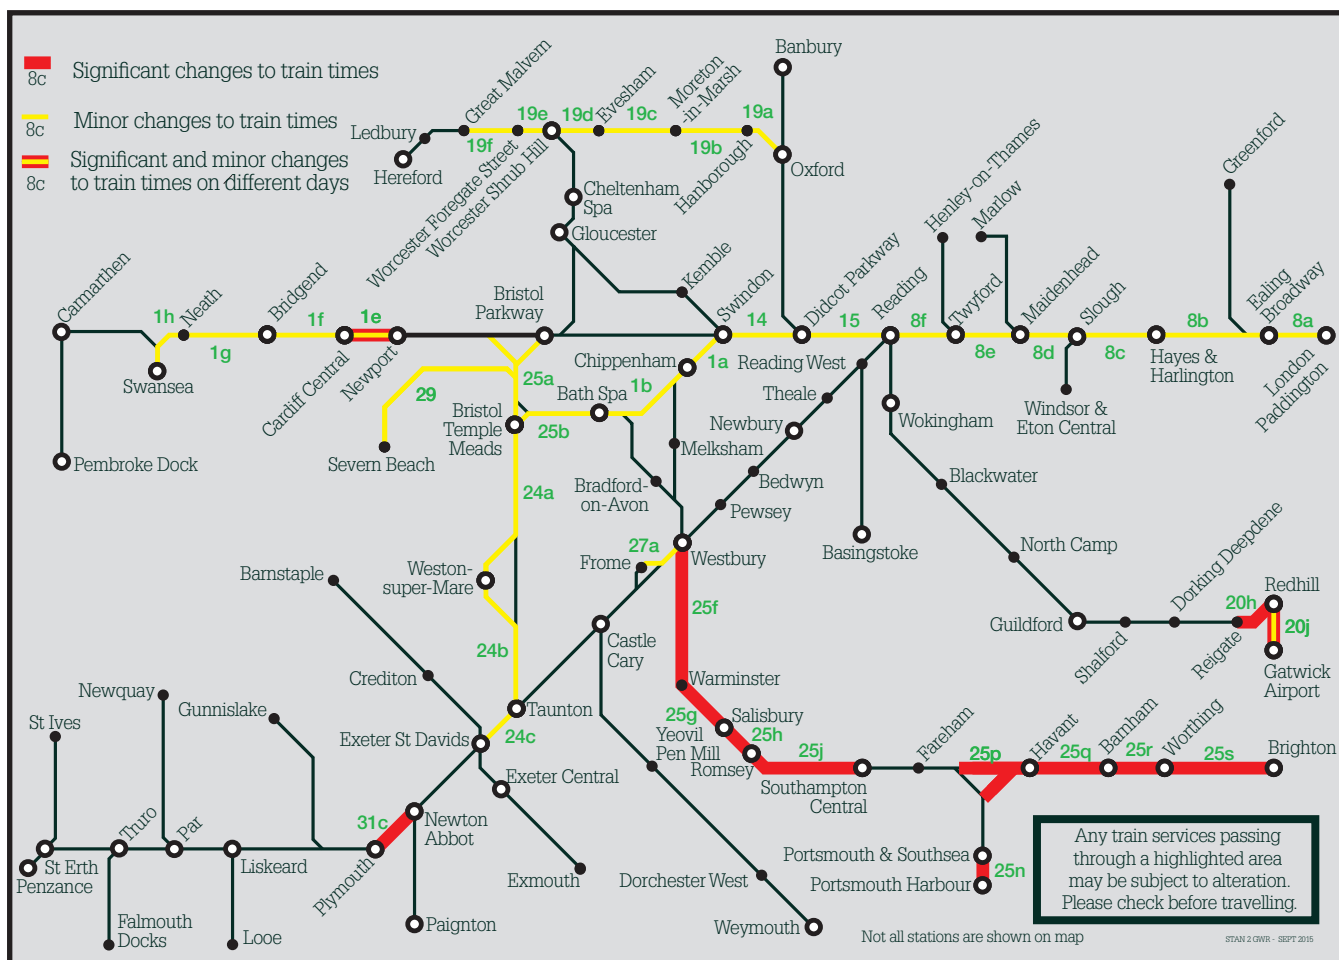

Summary of timetable changes

Saturday 10 to Friday 16 February 2018

This map shows a summary of planned improvement work taking place across our network.

More details can be found on the next pages.

You can check your journey details by: