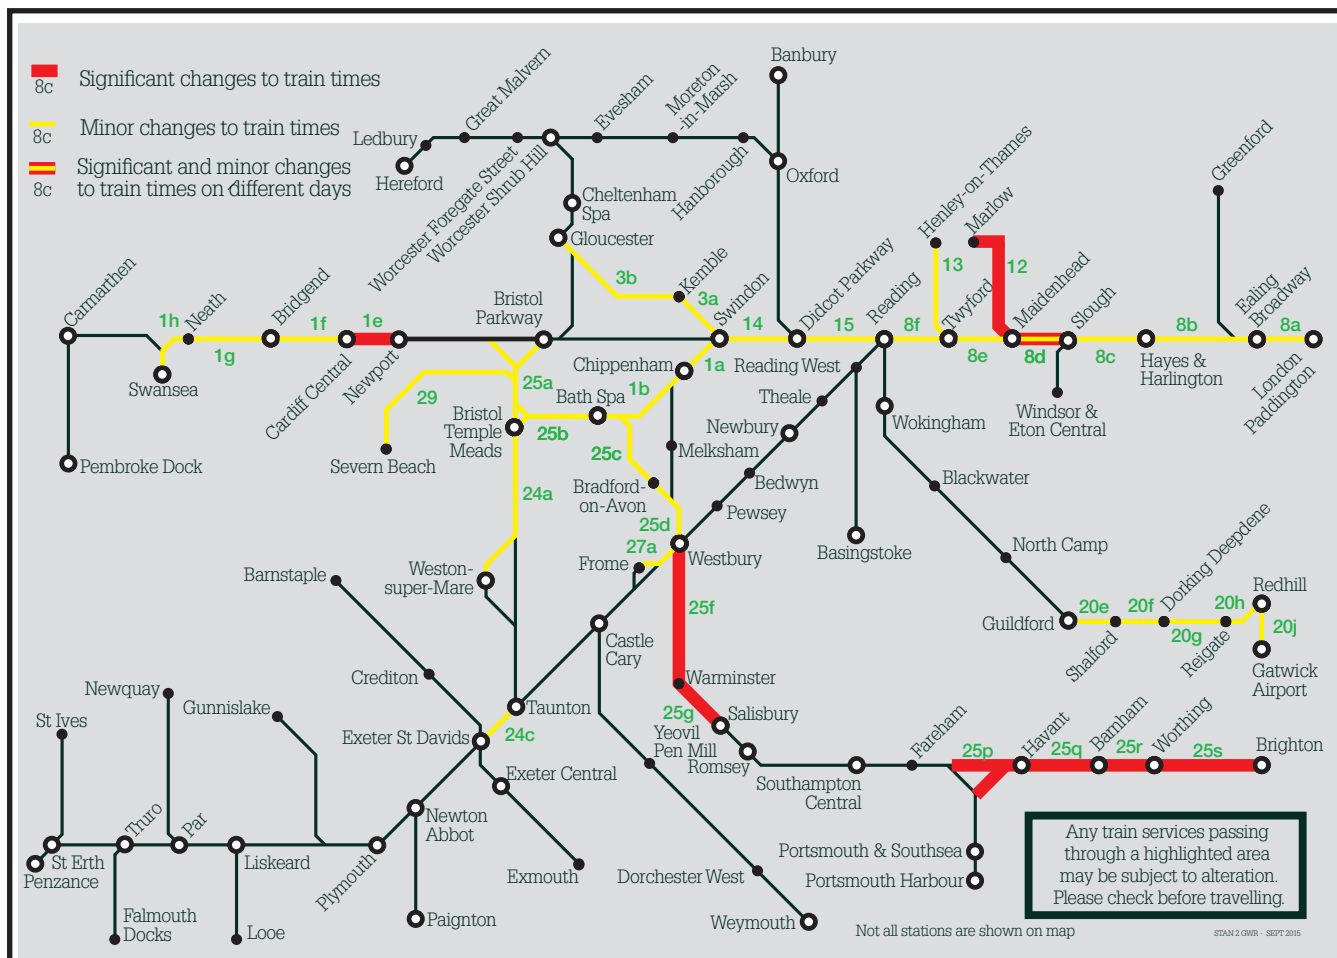

## Summary of timetable changes

Saturday 17 to Friday 23 February 2018

This map shows a summary of planned improvement work taking place across our network.

More details can be found on the next pages.

You can check your journey details by: