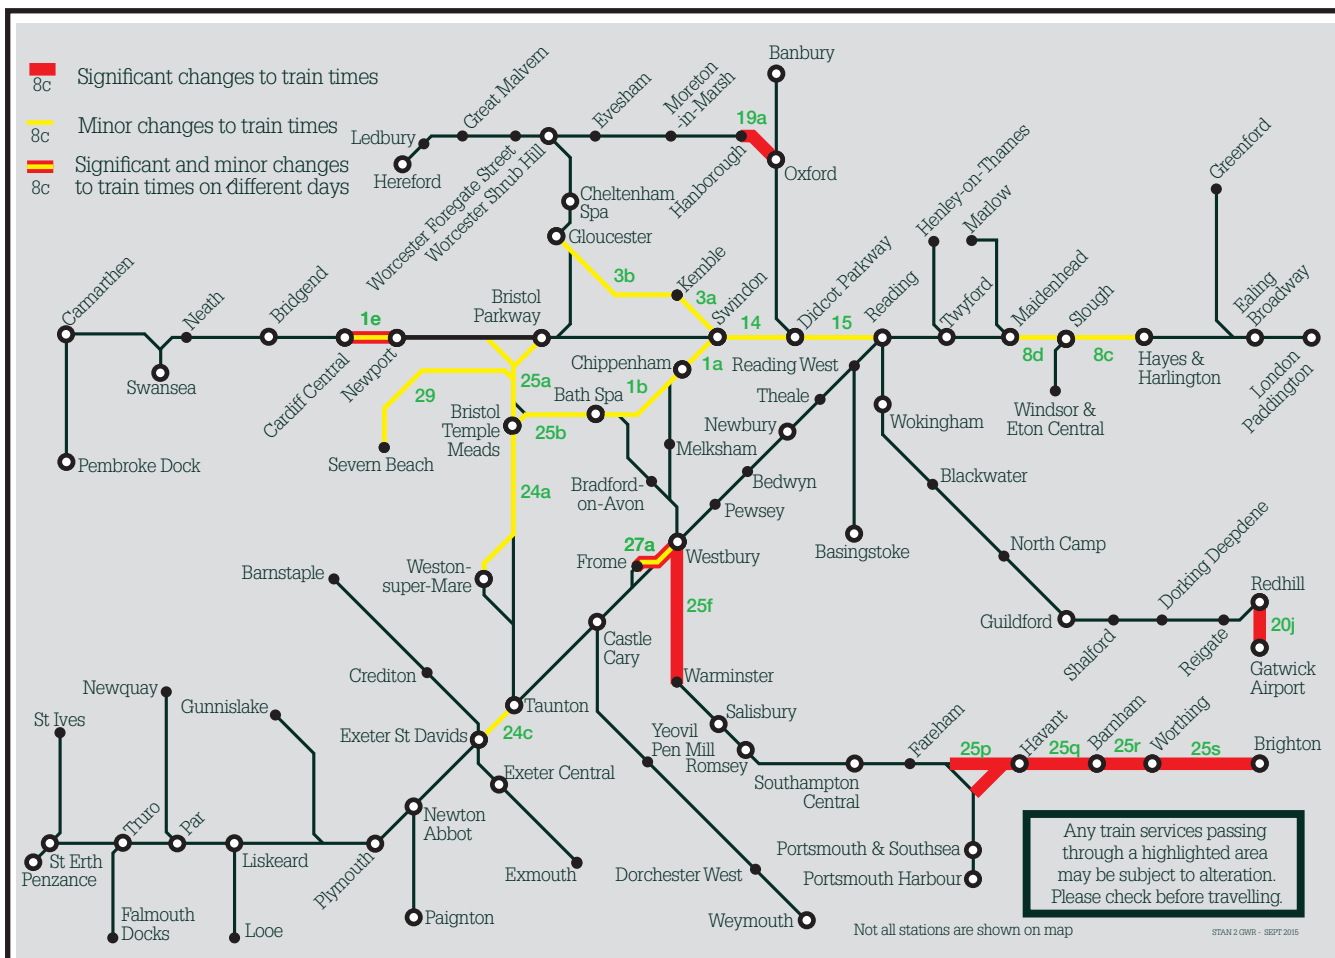

## Summary of timetable changes

Saturday 24 February to Friday 2 March 2018

This map shows a summary of planned improvement work taking place across our network.

More details can be found on the next pages.

You can check your journey details by:

Using the train times and ticket section on our website [www.GWR.com](http://www.GWR.com) or by calling National Rail Enquiries on 03457 48 49 50 (24 hours - calls may be recorded).