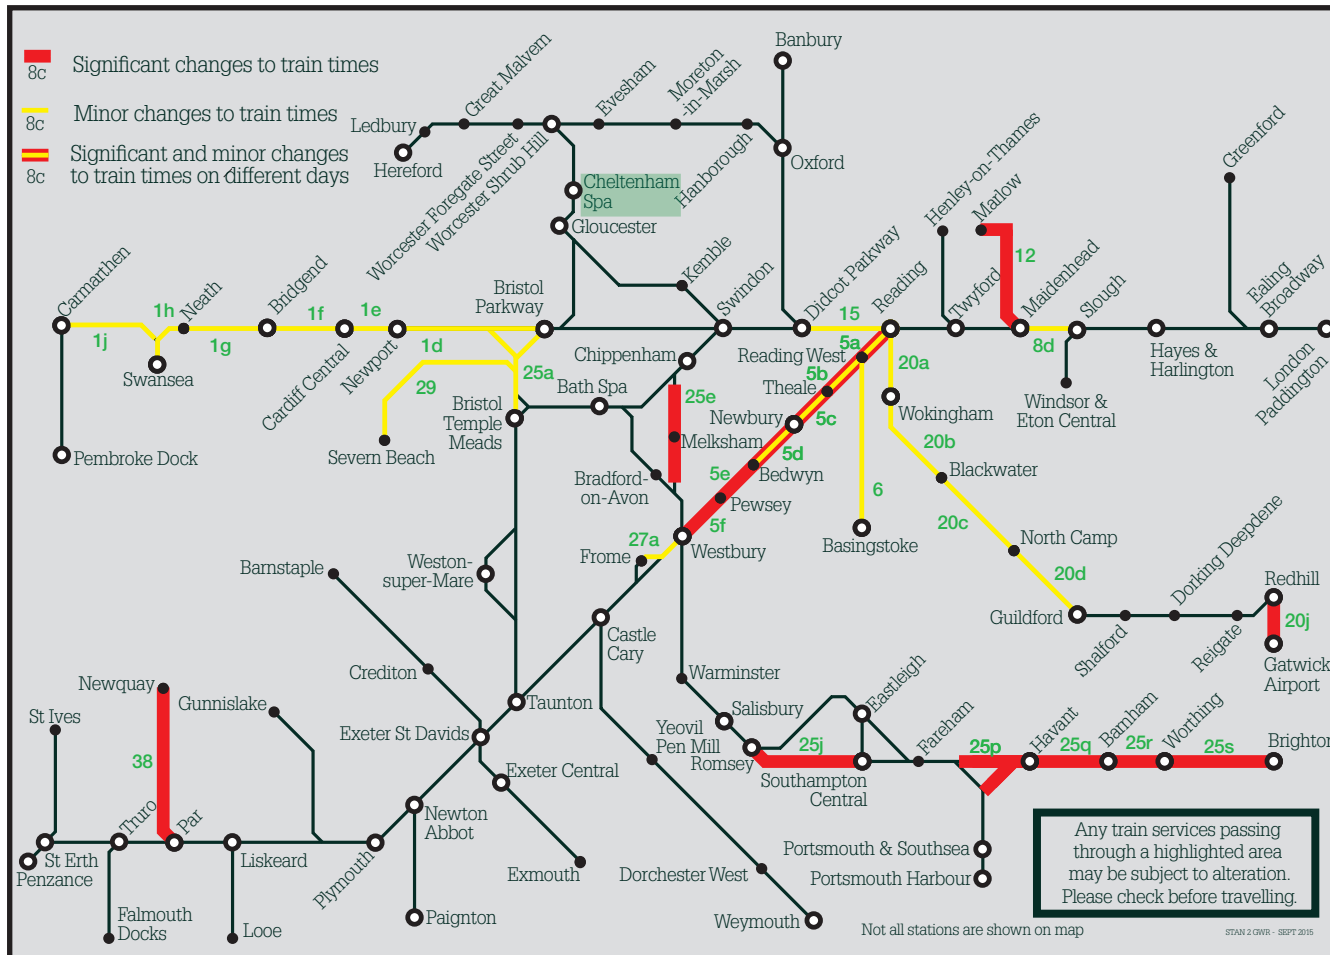

Summary of timetable changes

Saturday 10 to Friday 16 March 2018

This map shows a summary of planned improvement work taking place across our network.

More details can be found on the next pages.

You can check your journey details by:

Area	DETAILS
25a, 29	<p>Monday, Tuesday, Wednesday and Thursday – The 2221 Bristol Temple Meads to Severn Beach service will terminate at Avonmouth. The 2315 Severn Beach to Bristol Temple Meads will start from Avonmouth. Replacement buses will run between Avonmouth and Severn Beach.</p>
25e	<p>Monday, Tuesday, Wednesday and Thursday – Each day, services between Swindon and Westbury/Frome will be significantly altered, with some services being cancelled. Replacement buses will run between Chippenham and Westbury for affected services. For more information, visit GWR.com/Newbury2018</p>
25j	<p>Sunday – All day, Cardiff Central to Portsmouth Harbour services will be diverted between Romsey and Fareham, not calling at Southampton Central. They will call additionally at Chandlers Ford and Eastleigh. Customers for Southampton Central should change at Eastleigh for an onwards rail connection. Some services will terminate earlier in their journey. Some services will not run.</p>
25p – 25s	<p>Sunday – All day, services to/from Brighton will not run. Please use other operators' services to complete your journey.</p>
27a	<p>Saturday – The 2310 Bristol Temple Meads to Frome service will terminate at Westbury. A replacement bus will run between Westbury and Frome.</p>
38	<p>Saturday and Sunday – All weekend, trains between Newquay and Par will not run. Replacement buses will run between Newquay and St Austell for onwards rail connections.</p>