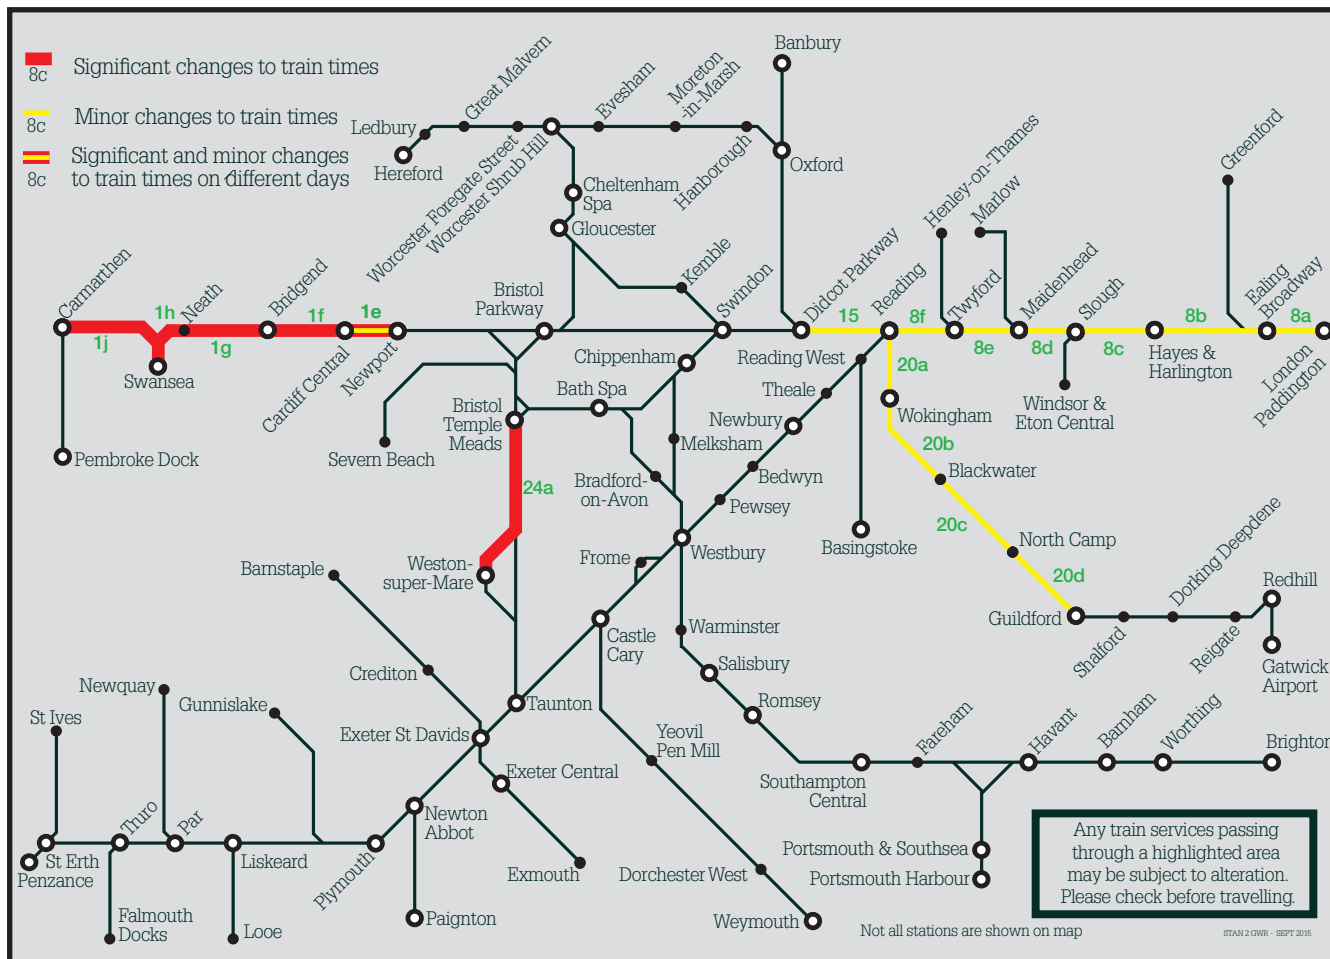

Summary of timetable changes

Saturday 30 March to Friday 5 April 2019

This map shows a summary of planned improvement work taking place across our network.

More details can be found below this page

You can check your journey details by:

- visiting GWR.com
- searching for **GWR** in your app store
- contacting us via Twitter [@GWRHelp](https://twitter.com/GWRHelp)
- calling National Rail Enquiries on **03457 48 49 50** (24 hours - calls may be recorded)