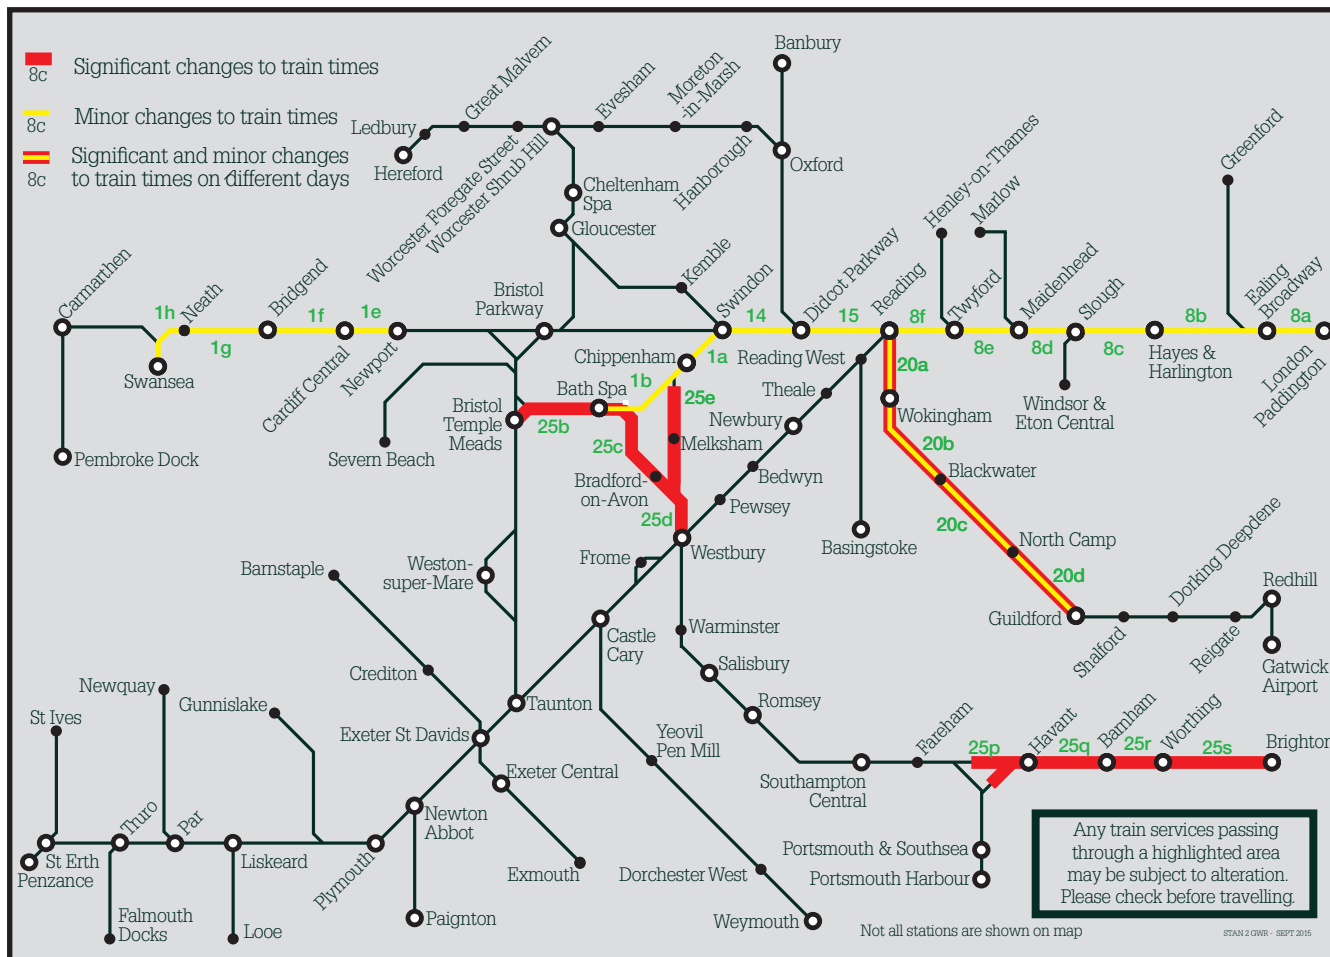

Summary of timetable changes

Saturday 6 to Friday 12 April 2019

This map shows a summary of planned improvement work taking place across our network.

More details can be found below this page

You can check your journey details by: