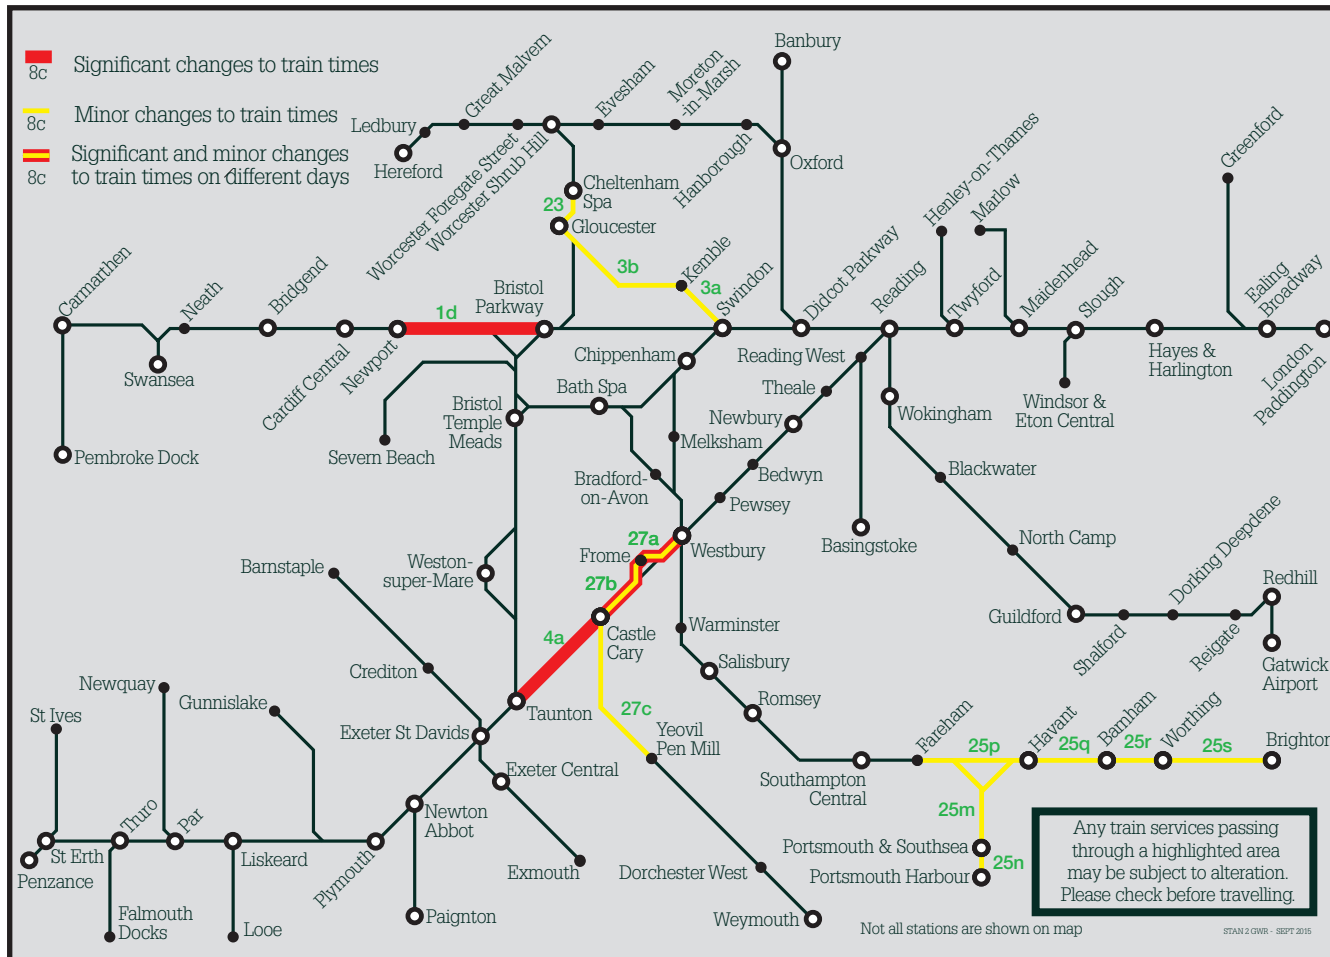

## Summary of timetable changes

Saturday 20 to Friday 26 April 2019

This map shows a summary of planned improvement work taking place across our network.

More details can be found below this page

You can check your journey details by: