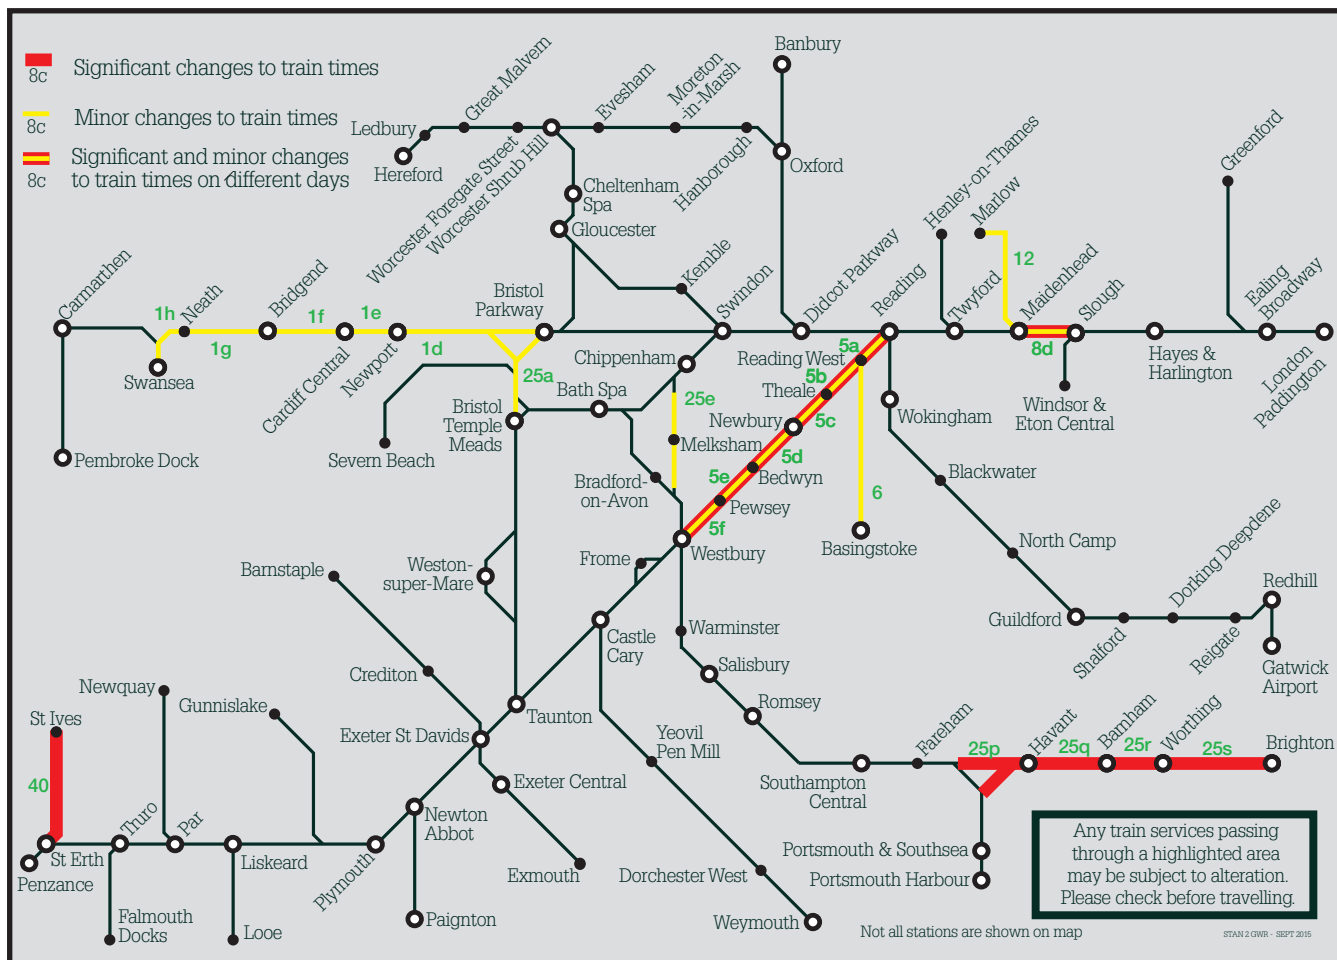

## Summary of timetable changes

Saturday 4 to Friday 10 May 2019

This map shows a summary of planned improvement work taking place across our network.

More details can be found below this page

You can check your journey details by: