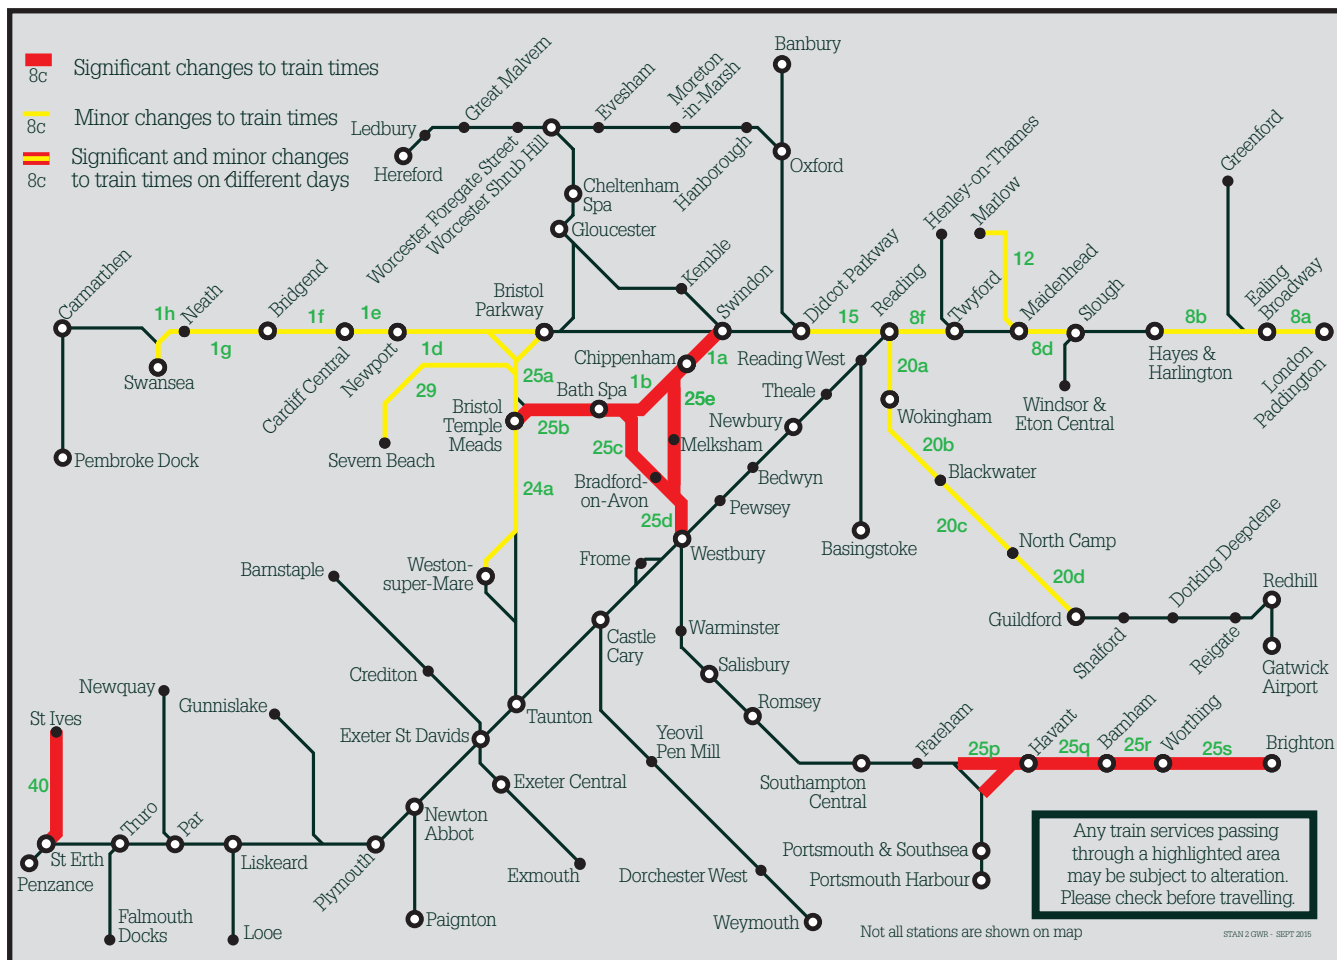

## Summary of timetable changes

Saturday 11 to Friday 17 May 2019

This map shows a summary of planned improvement work taking place across our network.

More details can be found below this page

You can check your journey details by: