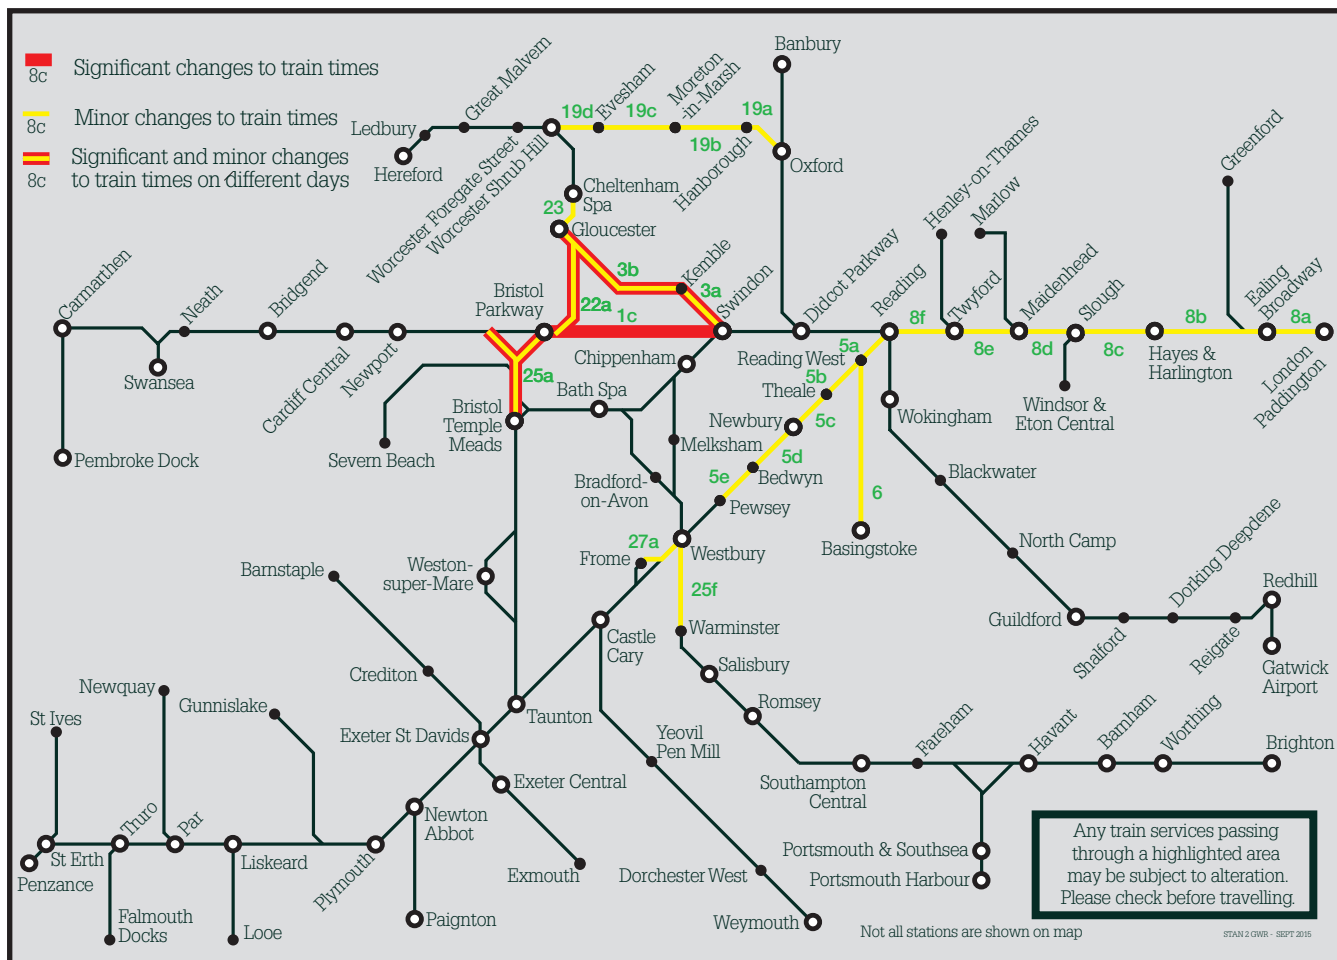

Summary of timetable changes

Saturday 1 to Friday 7 June 2019

This map shows a summary of planned improvement work taking place across our network.

More details can be found below this page

You can check your journey details by: