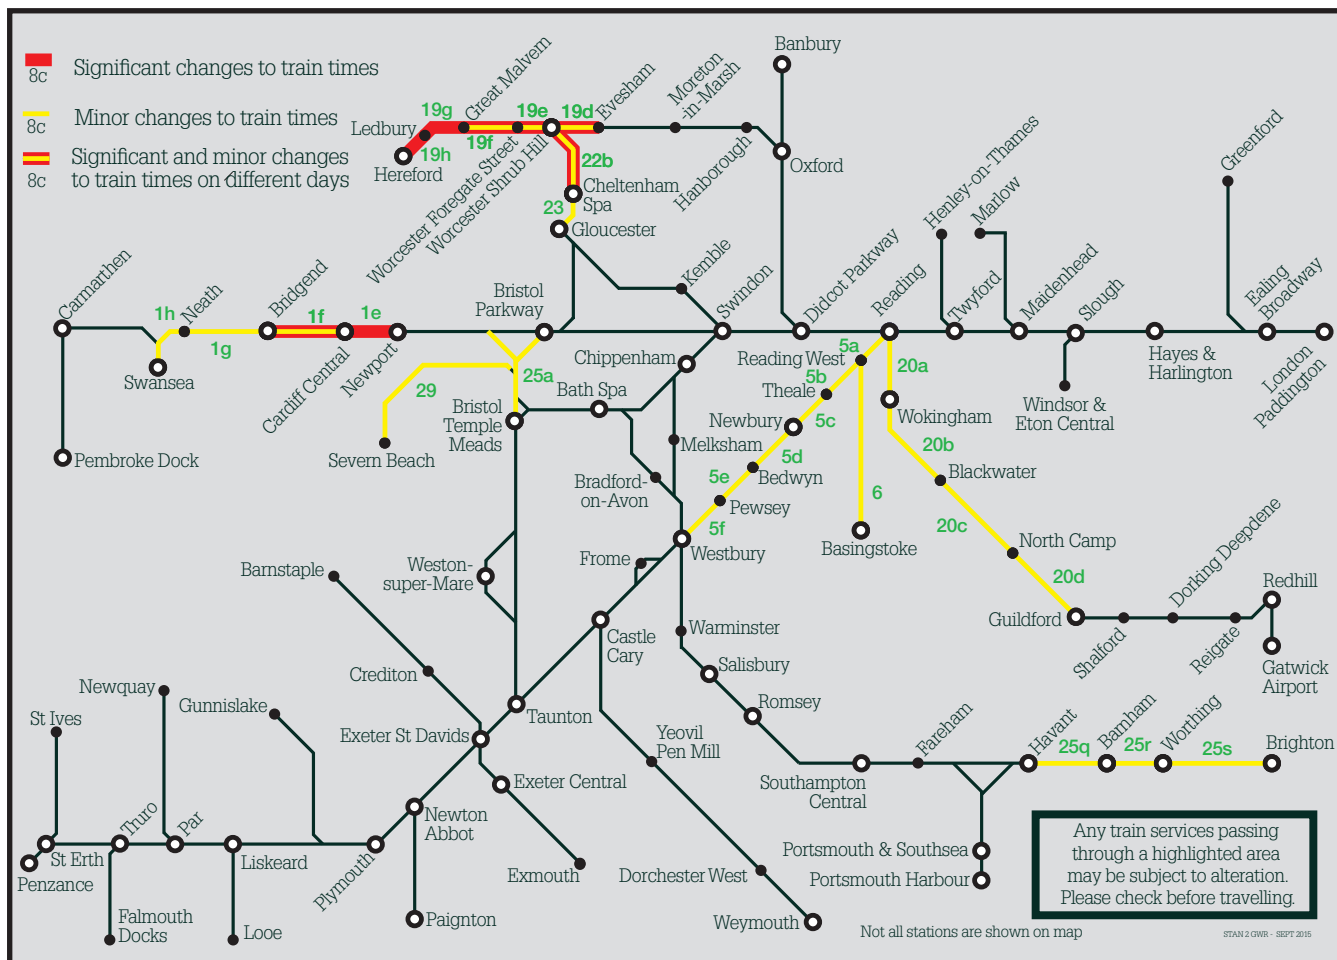

## Summary of timetable changes

Saturday 15 to Friday 21 June 2019

This map shows a summary of planned improvement work taking place across our network.

More details can be found below this page

You can check your journey details by: