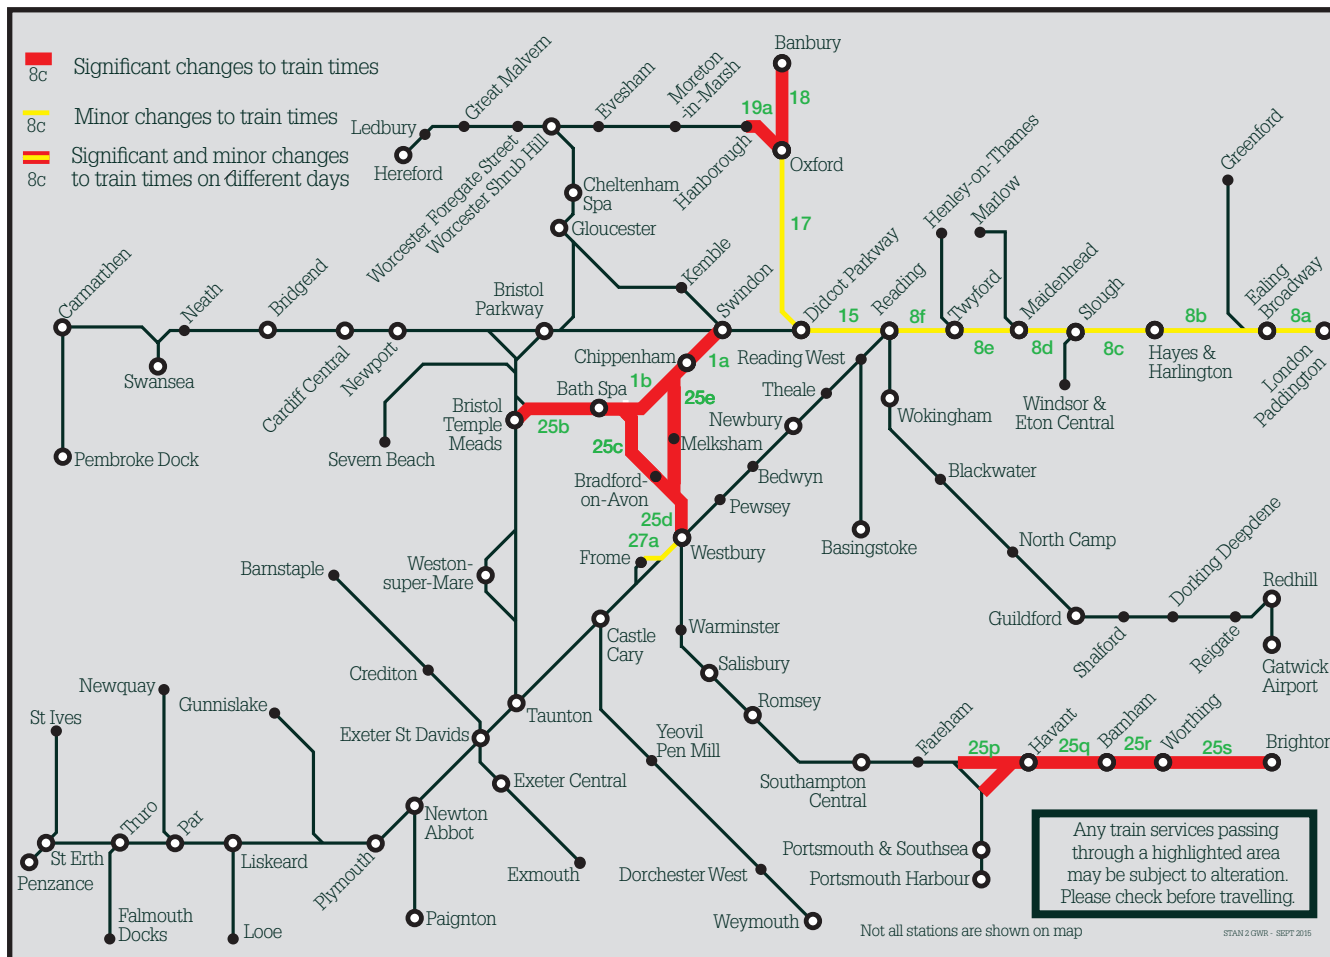

## Summary of timetable changes

Saturday 22 to Friday 28 June 2019

This map shows a summary of planned improvement work taking place across our network.

More details can be found below this page

You can check your journey details by: