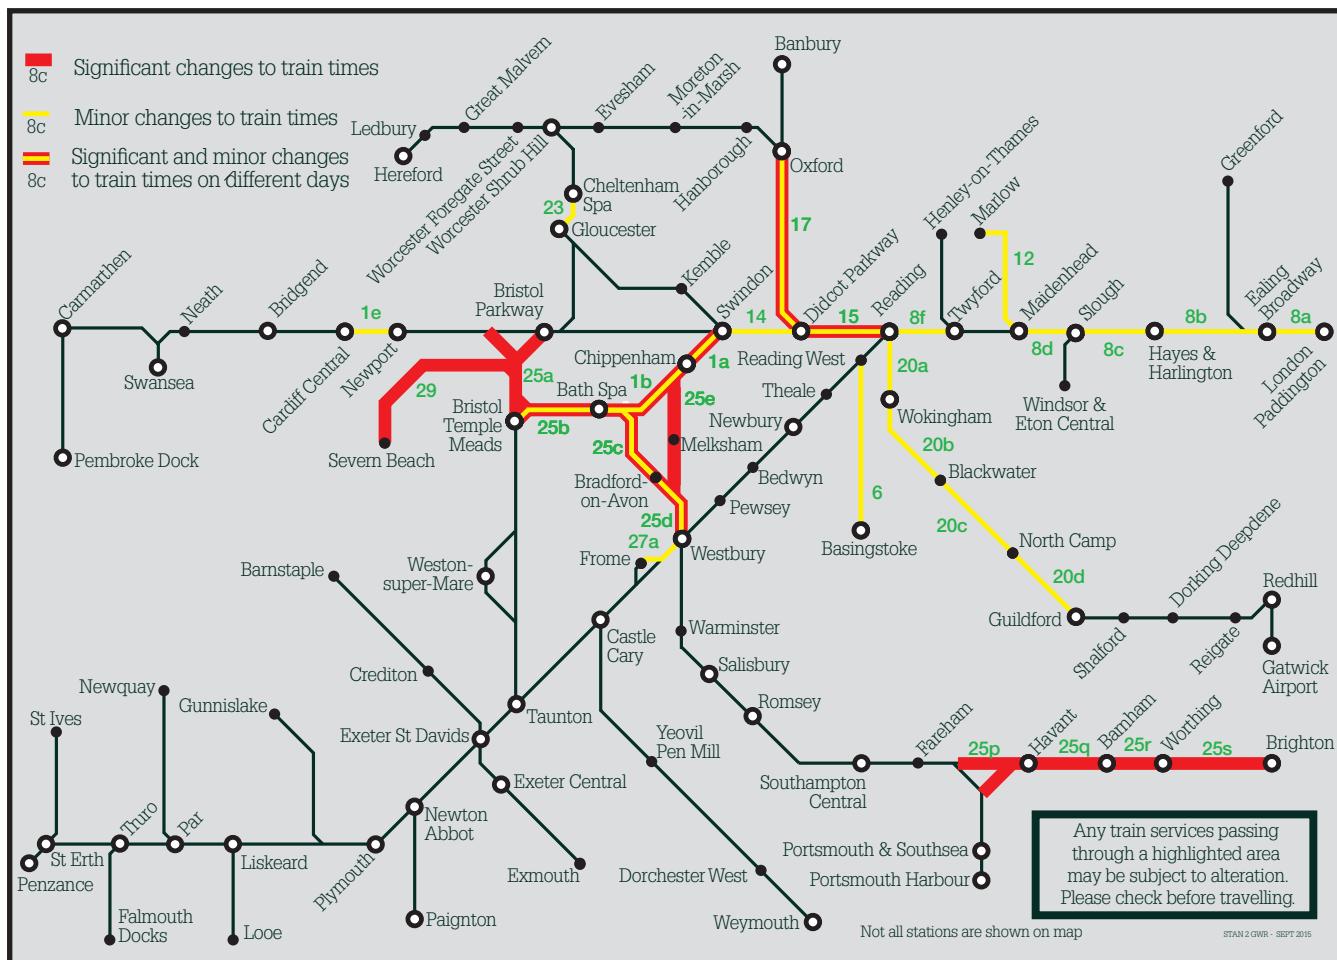

Summary of timetable changes

Saturday 6 to Friday 12 July 2019

This map shows a summary of planned improvement work taking place across our network.

More details can be found below this page

You can check your journey details by: