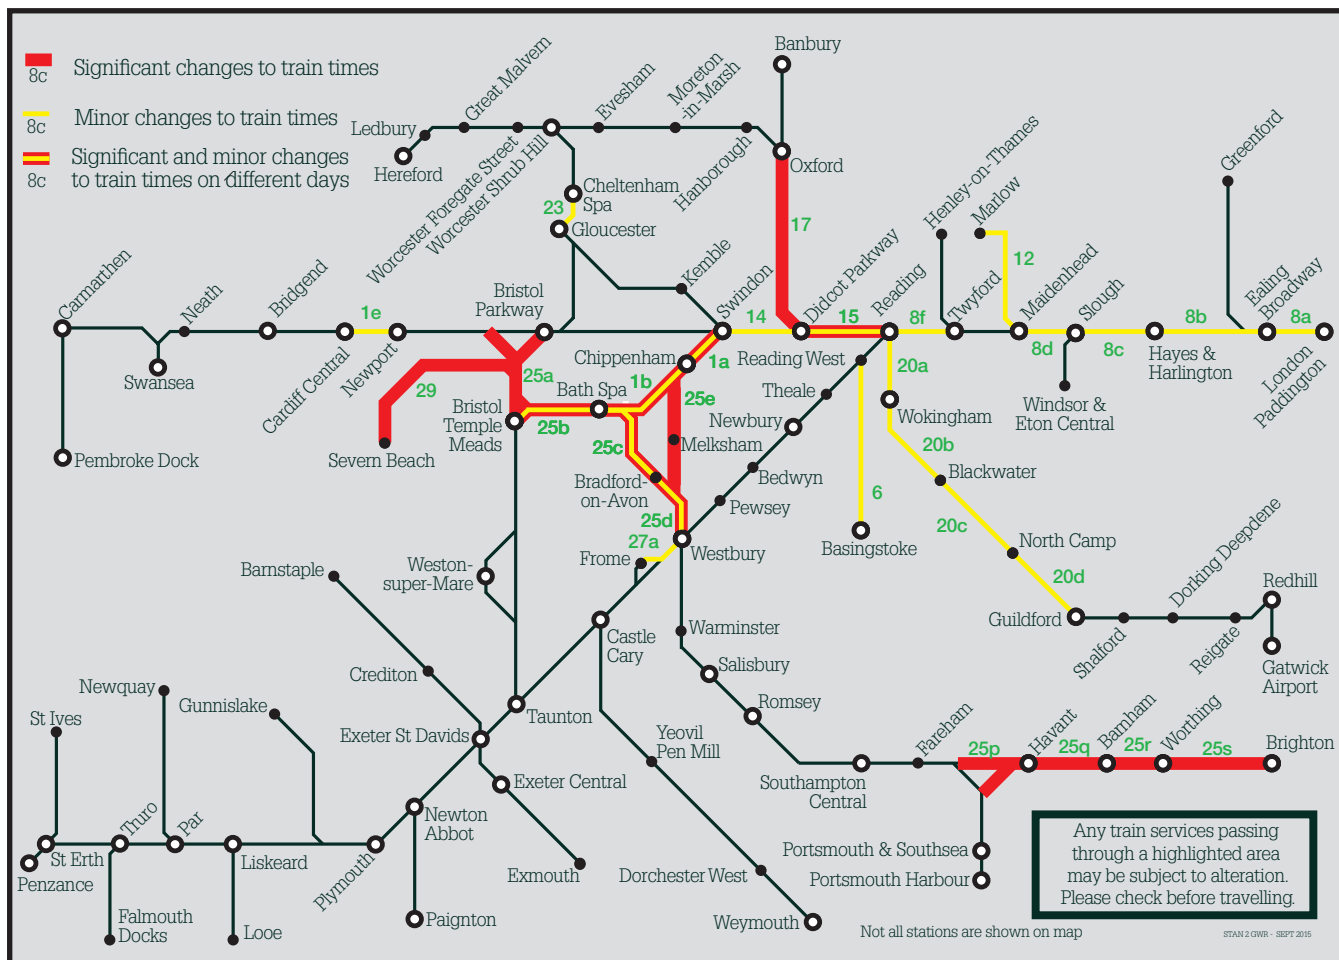

Summary of timetable changes

Saturday 6 to Friday 12 July 2019

This map shows a summary of planned improvement work taking place across our network.

More details can be found below this page

You can check your journey details by: