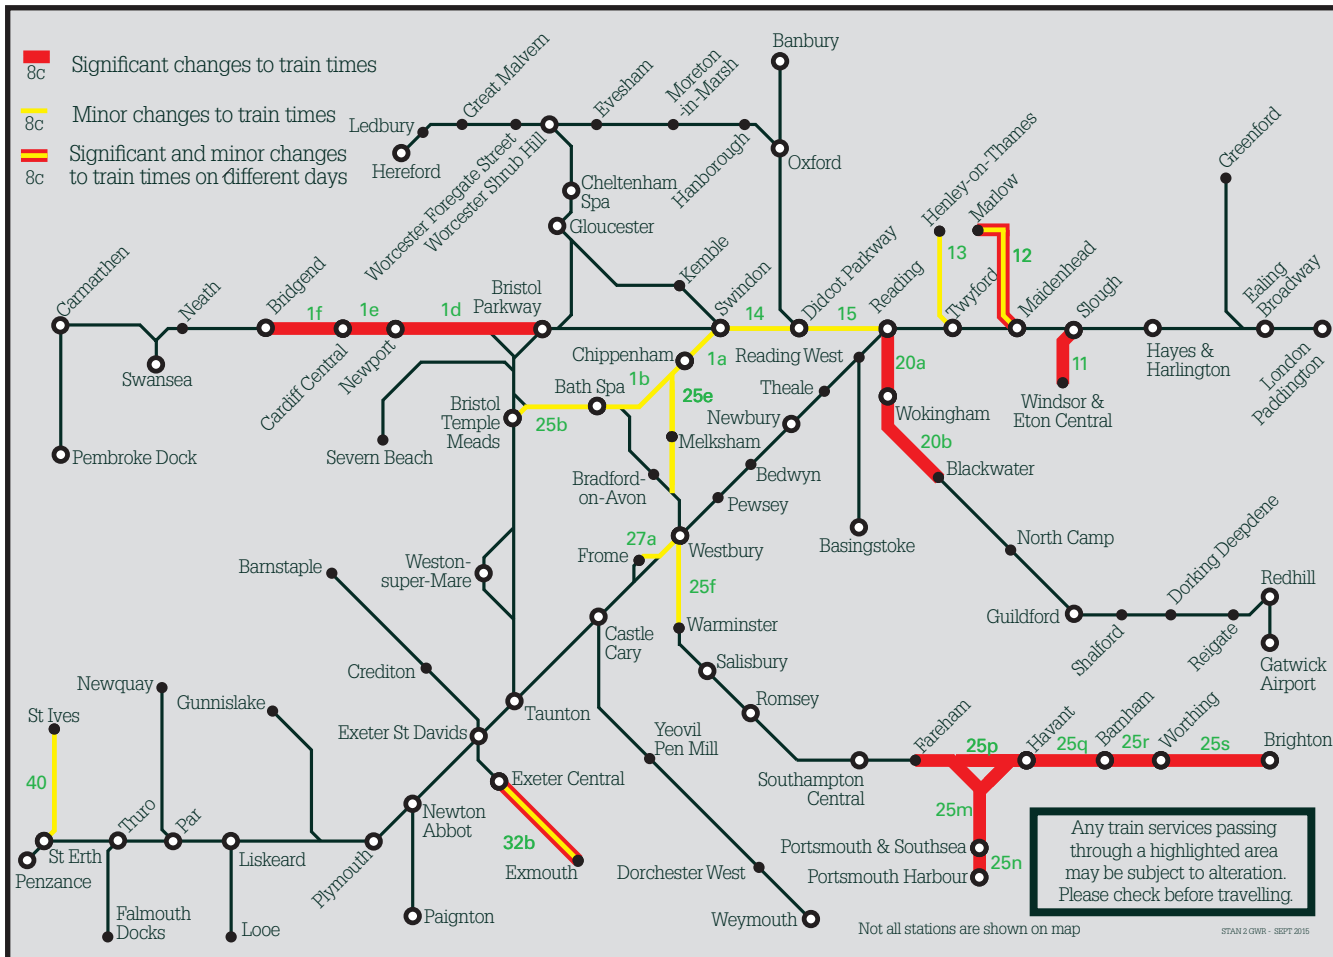

Summary of timetable changes

Saturday 14 to Friday 20 September 2019

This map shows a summary of planned improvement work taking place across our network.

More details can be found below this page

You can check your journey details by: