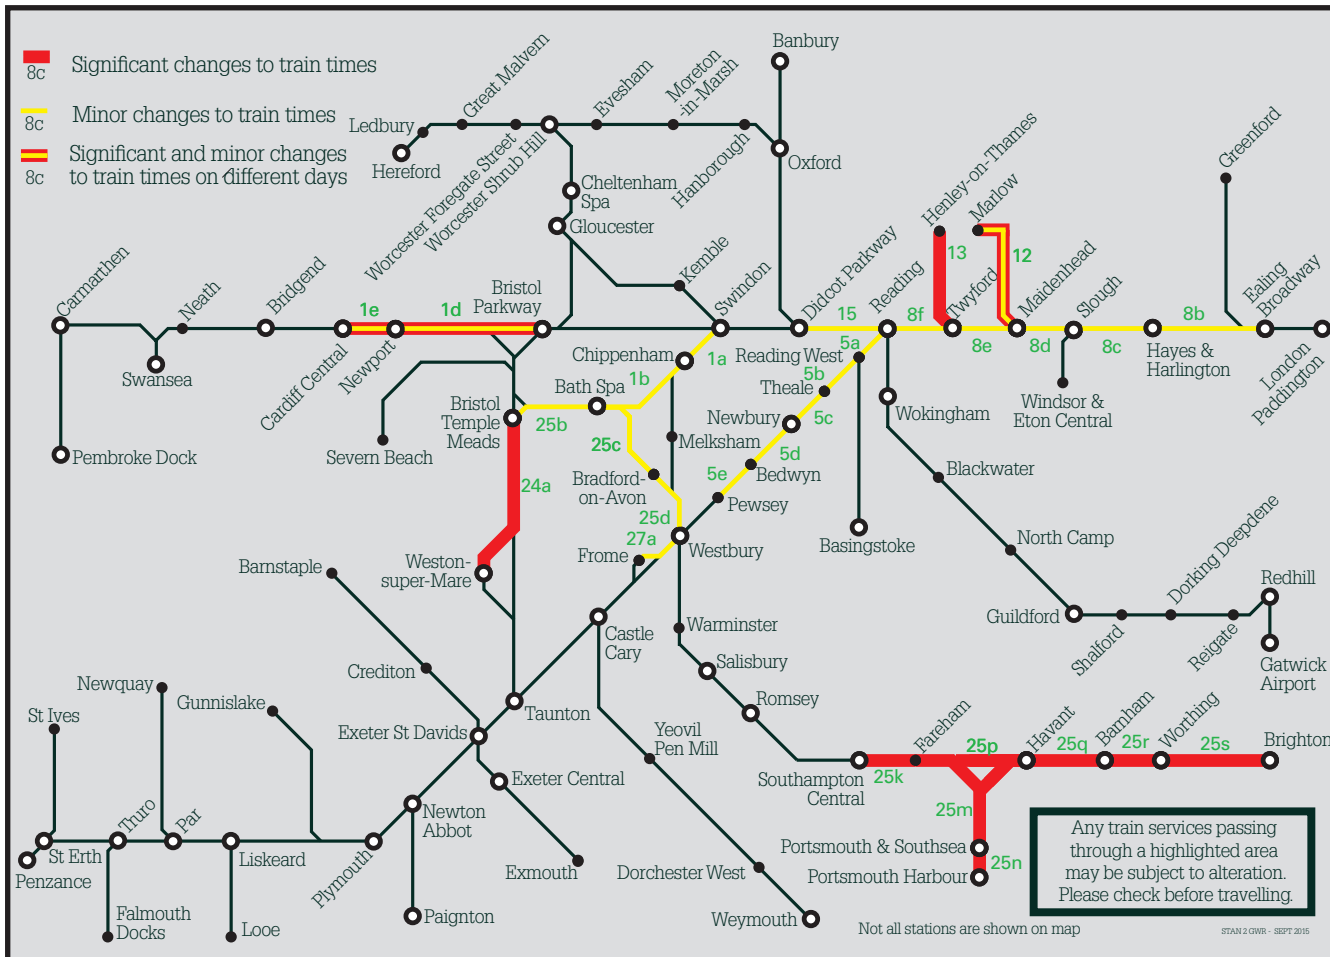

Summary of timetable changes

Saturday 28 September to Friday 4 October 2019

This map shows a summary of planned improvement work taking place across our network.

More details can be found below this page

You can check your journey details by:

- visiting GWR.com
- searching for **GWR** in your app store
- contacting us via Twitter [@GWRHelp](https://twitter.com/GWRHelp)
- calling National Rail Enquiries on **03457 48 49 50** (24 hours - calls may be recorded)