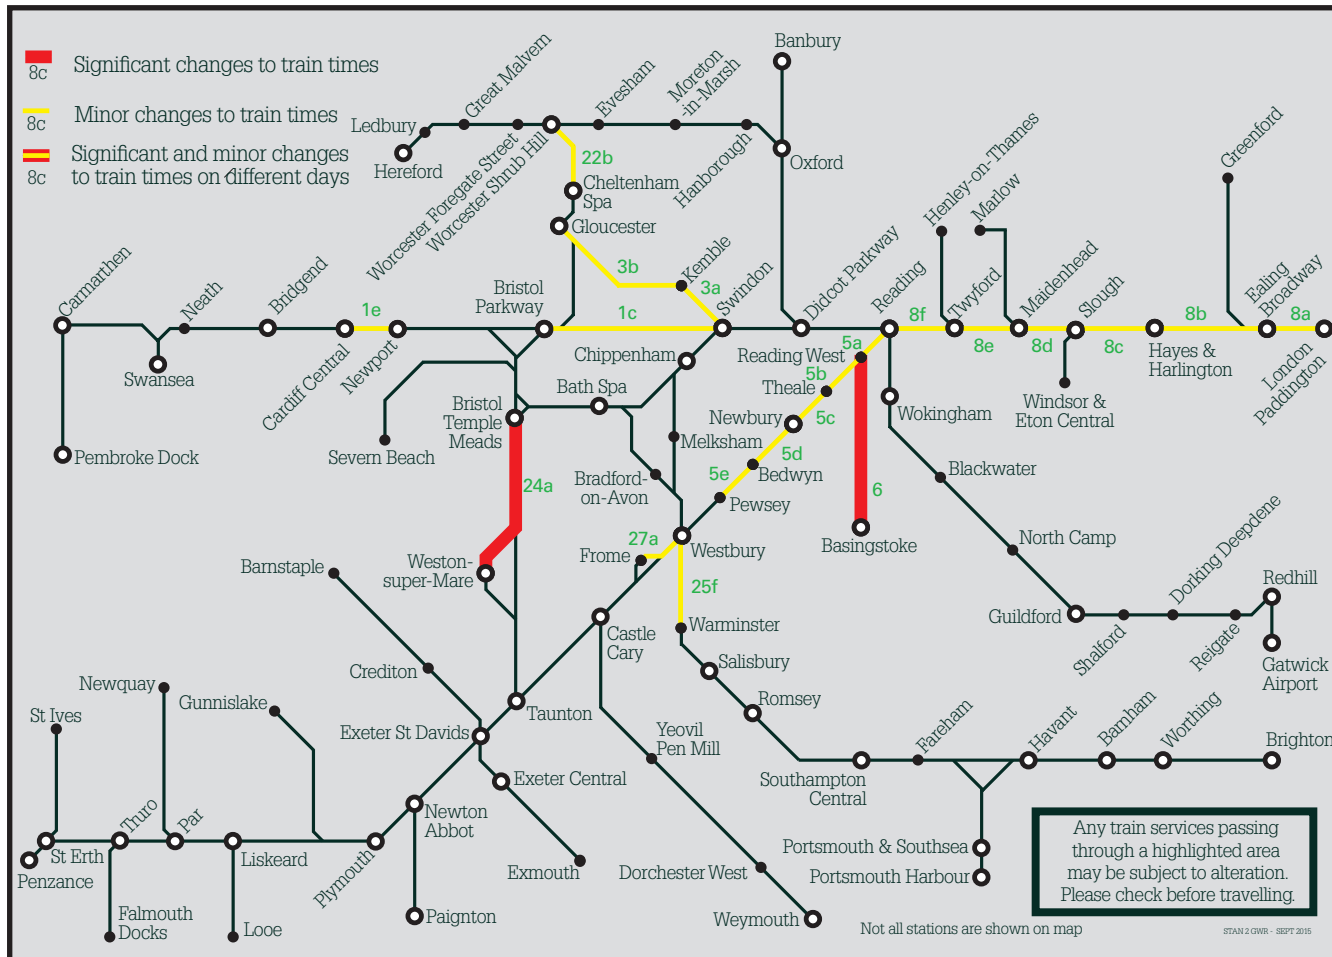

Summary of timetable changes

Saturday 5 to Friday 11 October 2019

This map shows a summary of planned improvement work taking place across our network.

More details can be found below this page

You can check your journey details by:

- visiting [GWR.com](https://www.gwr.com)
- searching for **GWR** in your app store
- contacting us via Twitter [@GWRHelp](https://twitter.com/GWRHelp)
- calling National Rail Enquiries on **03457 48 49 50** (24 hours - calls may be recorded)