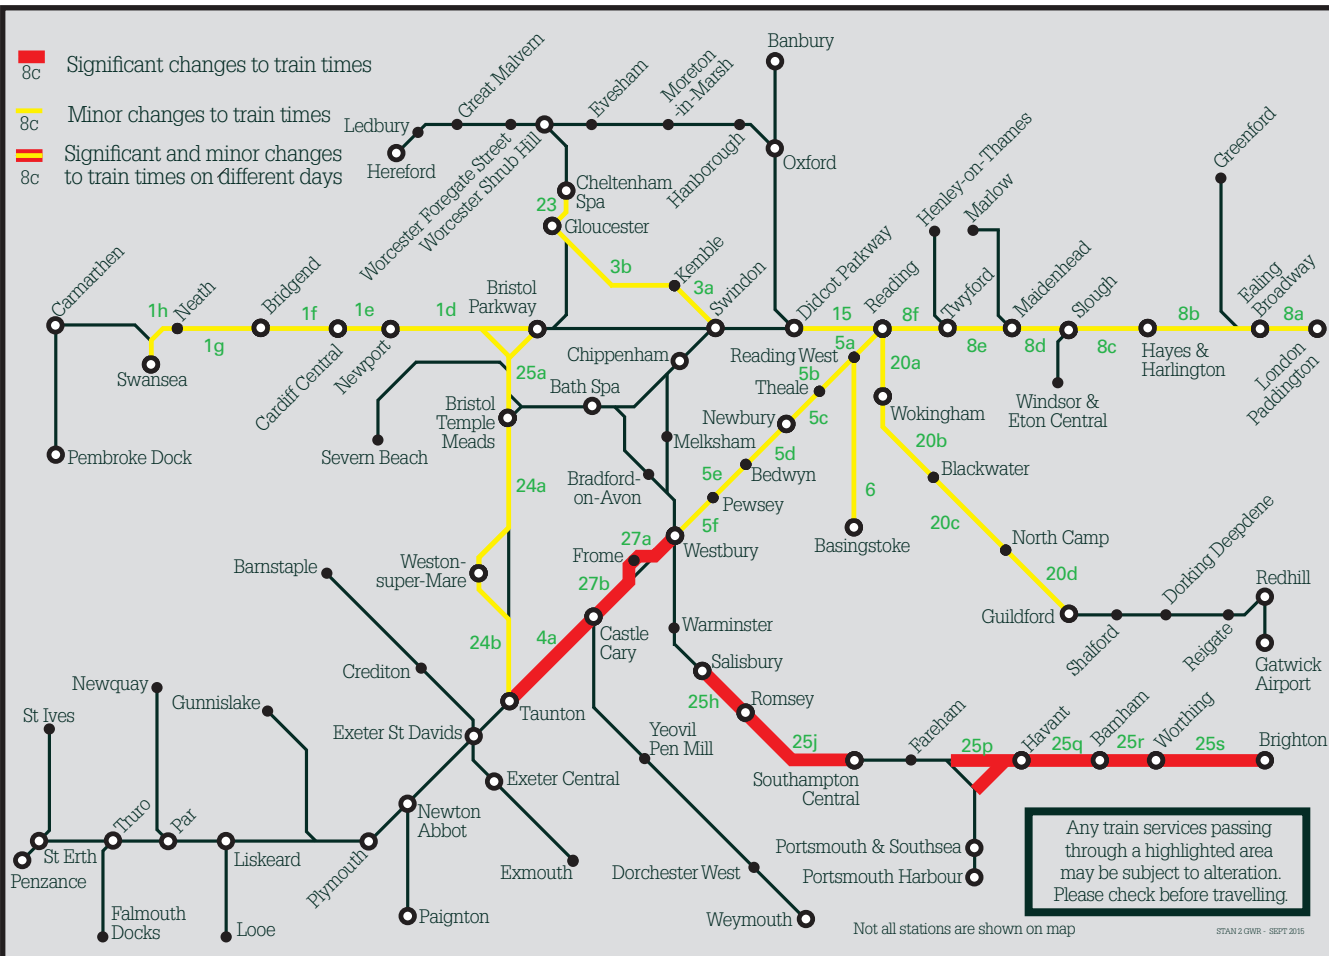

## Summary of timetable changes

Saturday 19 to Friday 25 October 2019

**This map shows a summary of planned improvement work taking place across our network.**

More details can be found below this page

You can check your journey details by: