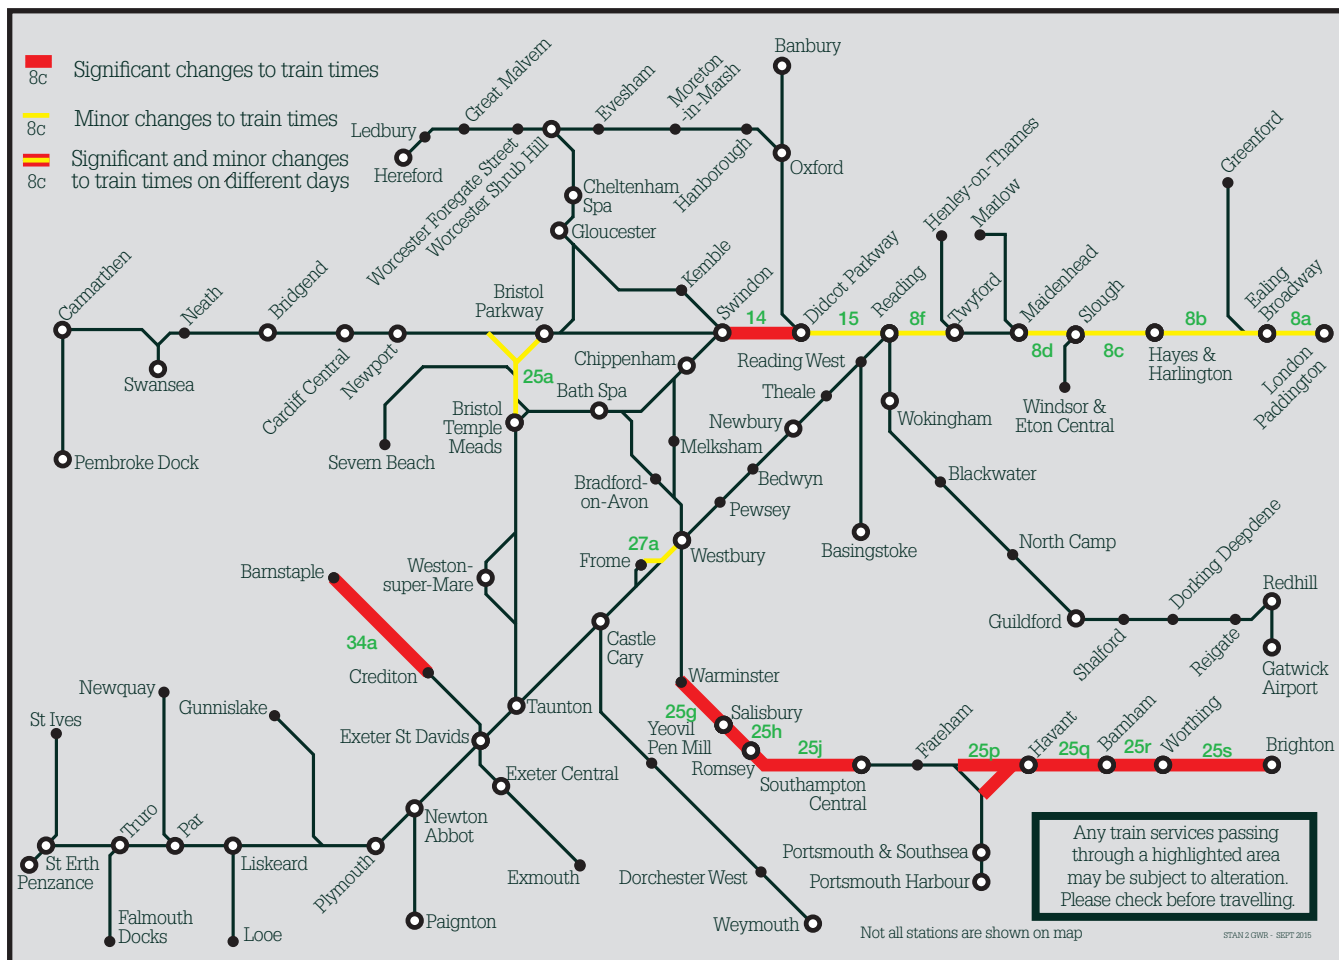

Summary of timetable changes

Saturday 5 to Friday 11 January 2019

This map shows a summary of planned improvement work taking place across our network.

More details can be found below this page

You can check your journey details by:

- visiting **GWR.com**
- searching for **GWR** in your app store
- contacting us via Twitter **@GWRHelp**
- calling National Rail Enquiries on **03457 48 49 50** (24 hours - calls may be recorded)