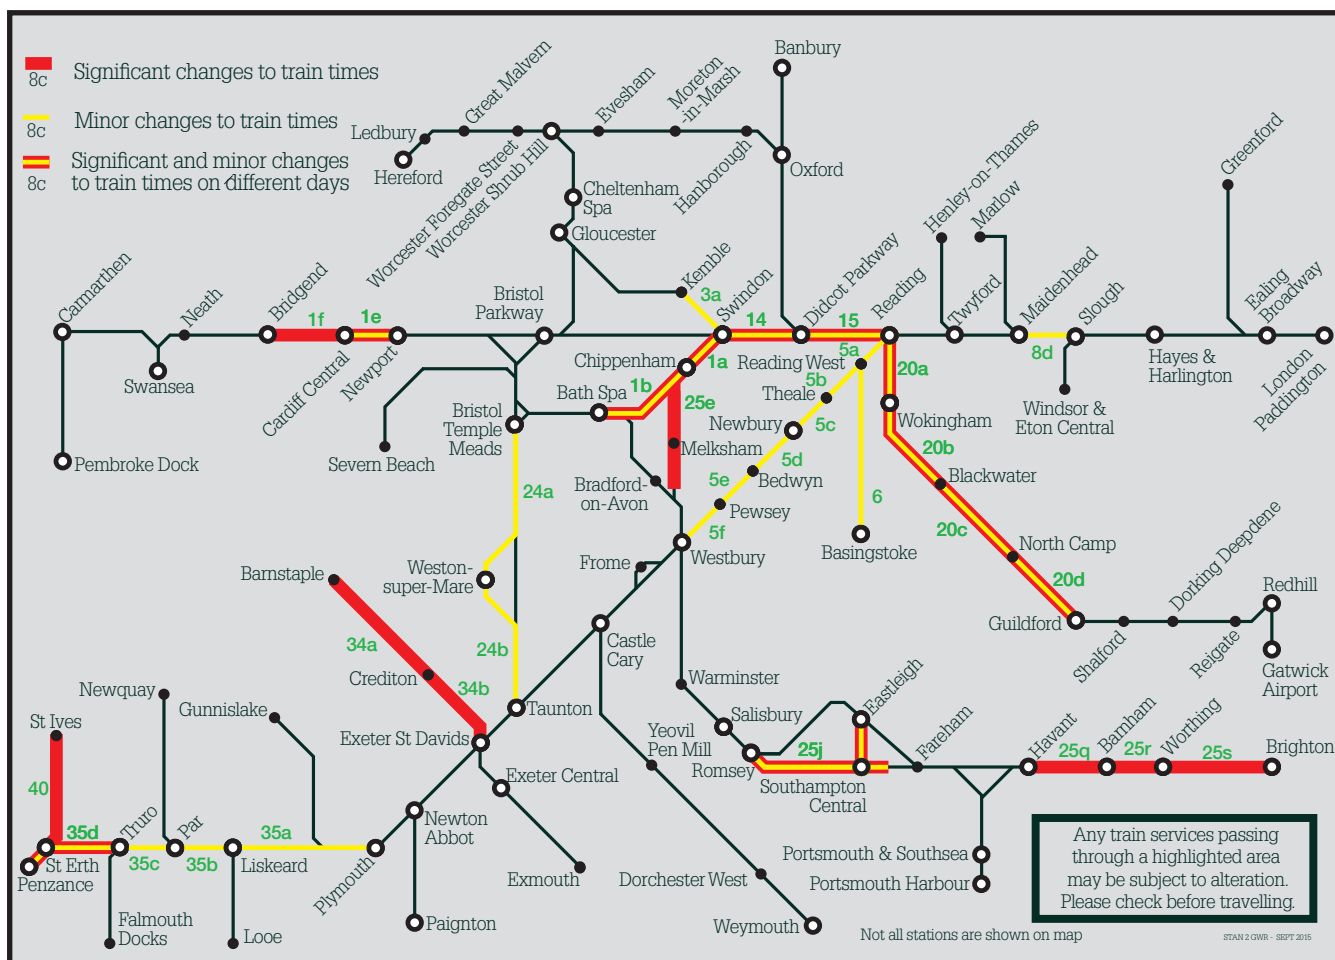

Summary of timetable changes

Saturday 9 to Friday 15 February 2019

This map shows a summary of planned improvement work taking place across our network.

More details can be found below this page

You can check your journey details by:

Area	DETAILS
25e ●	Sunday – All day , buses will replace trains between Chippenham and Westbury (via Melksham)
25j ●	Saturday and Sunday – All weekend , trains between Cardiff/Bristol Temple Meads/Westbury and Portsmouth Harbour will be diverted between Romsey and Fareham, not calling at Southampton Central and call additionally at Chandlers Ford and Eastleigh. Replacement buses will run between Eastleigh and Southampton Central.
25j ●	Monday, Tuesday, Wednesday and Thursday – The 2030 Cardiff Central to Portsmouth Harbour and 2123 Portsmouth Harbour to Westbury services will be diverted between Romsey and Fareham, not calling at Southampton Central/Southampton Airport Parkway and calling additionally at Chandlers Ford and Eastleigh. Replacement buses will run between Eastleigh and Southampton Central.
25q – 25s ●	Saturday and Sunday – All weekend , GWR Brighton services will not run. Please use other operators' services to complete your journey.
34a, 34b ●	Saturday and Sunday – All weekend , buses will replace trains between Exeter St Davids and Barnstaple.
35a – 35d ●	Monday – The 0900 Penzance to London Paddington service will start from Plymouth. Please travel on an earlier rail service to connect with the train.
35d ●	Saturday and Sunday – All weekend , buses will replace trains between Truro and Penzance. On Sunday, the 2115 Penzance to London Paddington, The Night Riviera, service will start from Plymouth. An EARLIER replacement bus will run between Penzance to Plymouth to connect with the train.
40 ●	Saturday and Sunday – All weekend , buses will replace trains between Penzance/St Erth to St Ives.