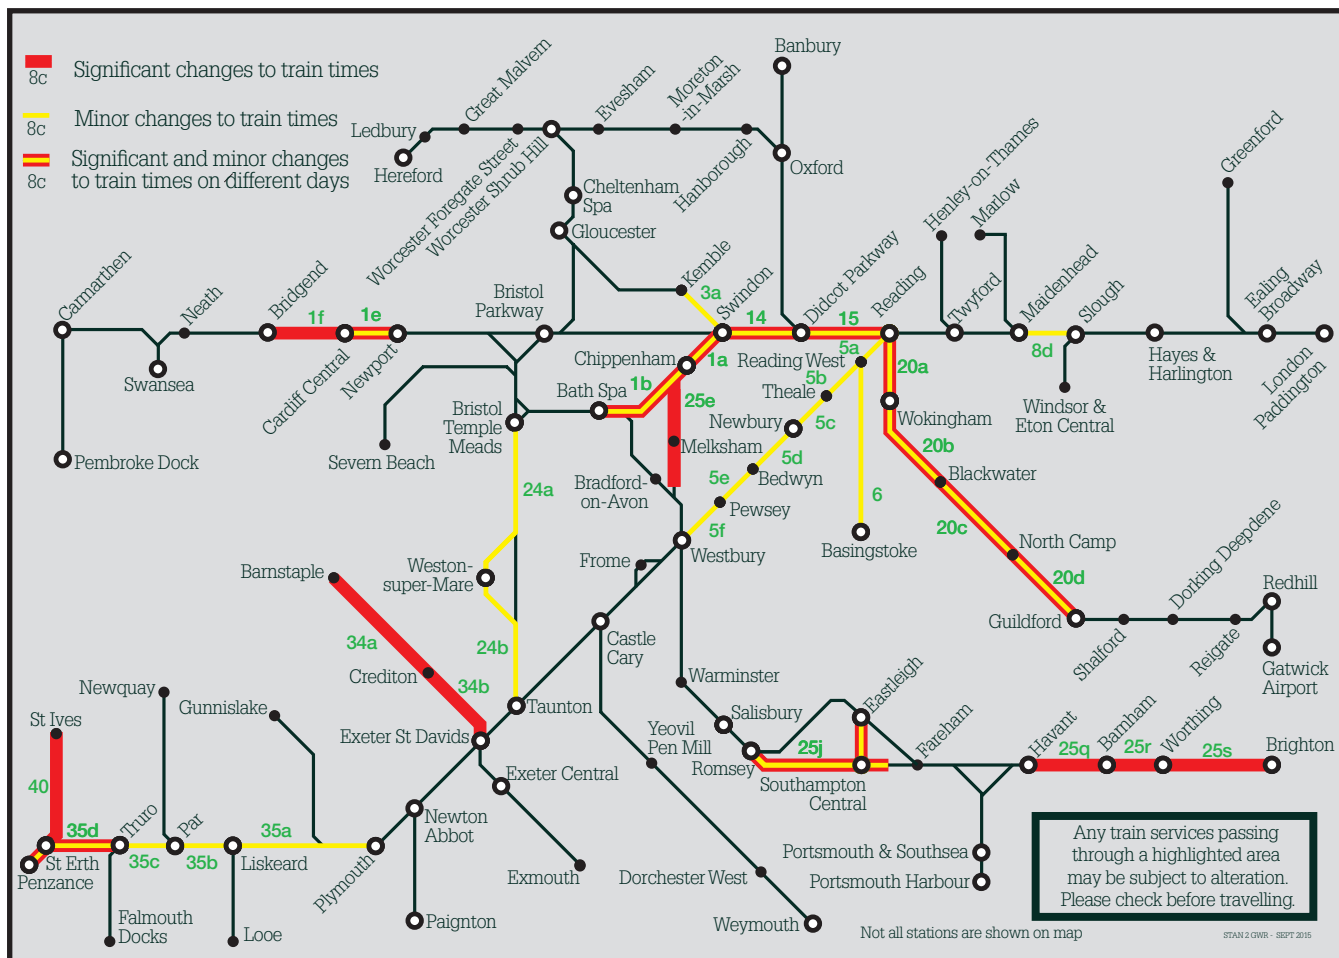

## Summary of timetable changes

Saturday 9 to Friday 15 February 2019

**This map shows a summary of planned improvement work taking place across our network.**

More details can be found below this page

You can check your journey details by: