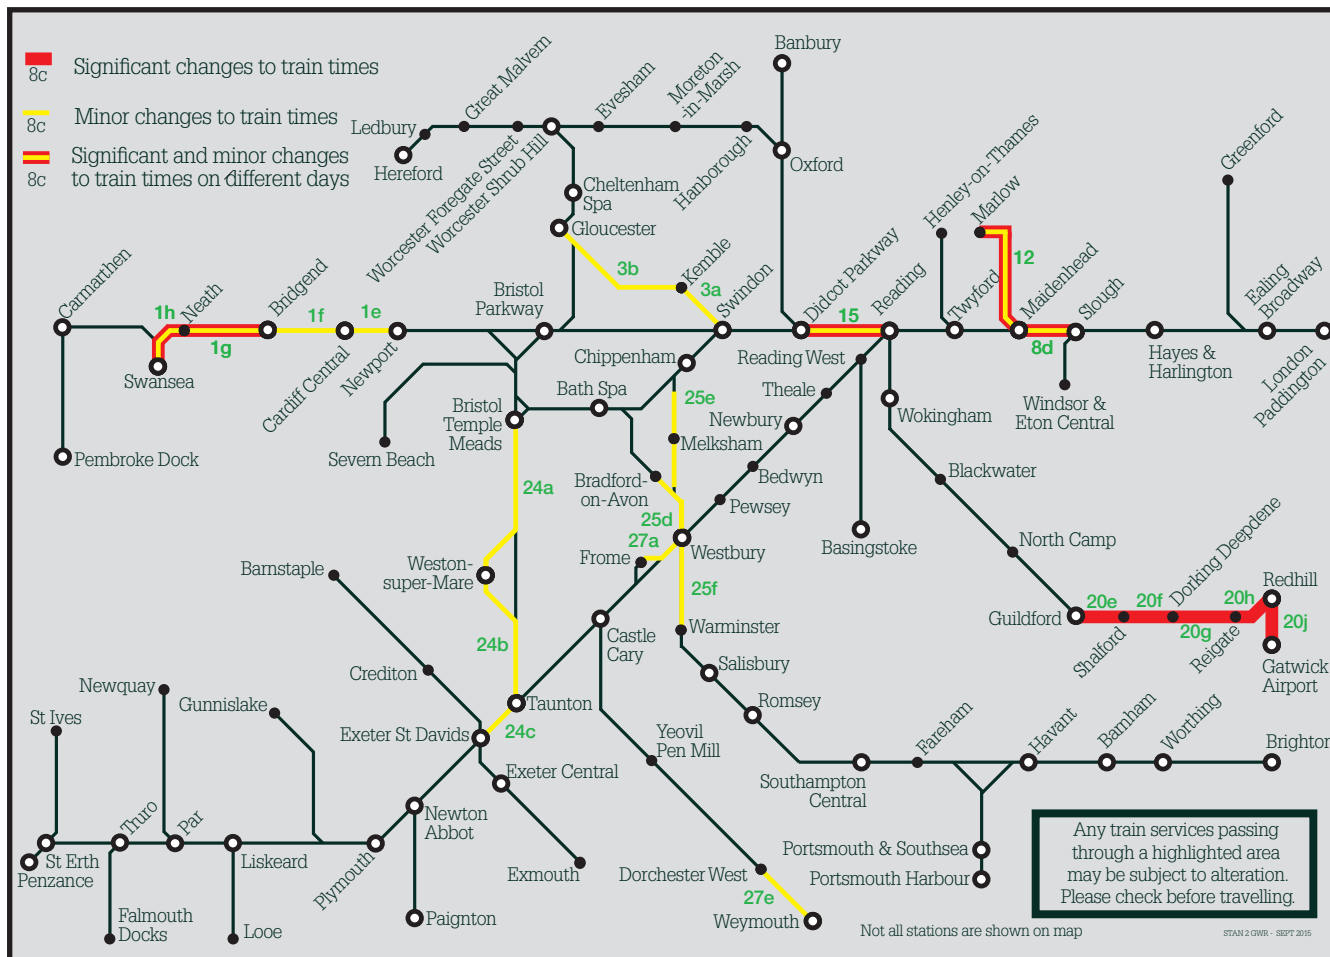

Summary of timetable changes

Saturday 9 to Friday 15 March 2019

This map shows a summary of planned improvement work taking place across our network.

More details can be found below this page

You can check your journey details by: