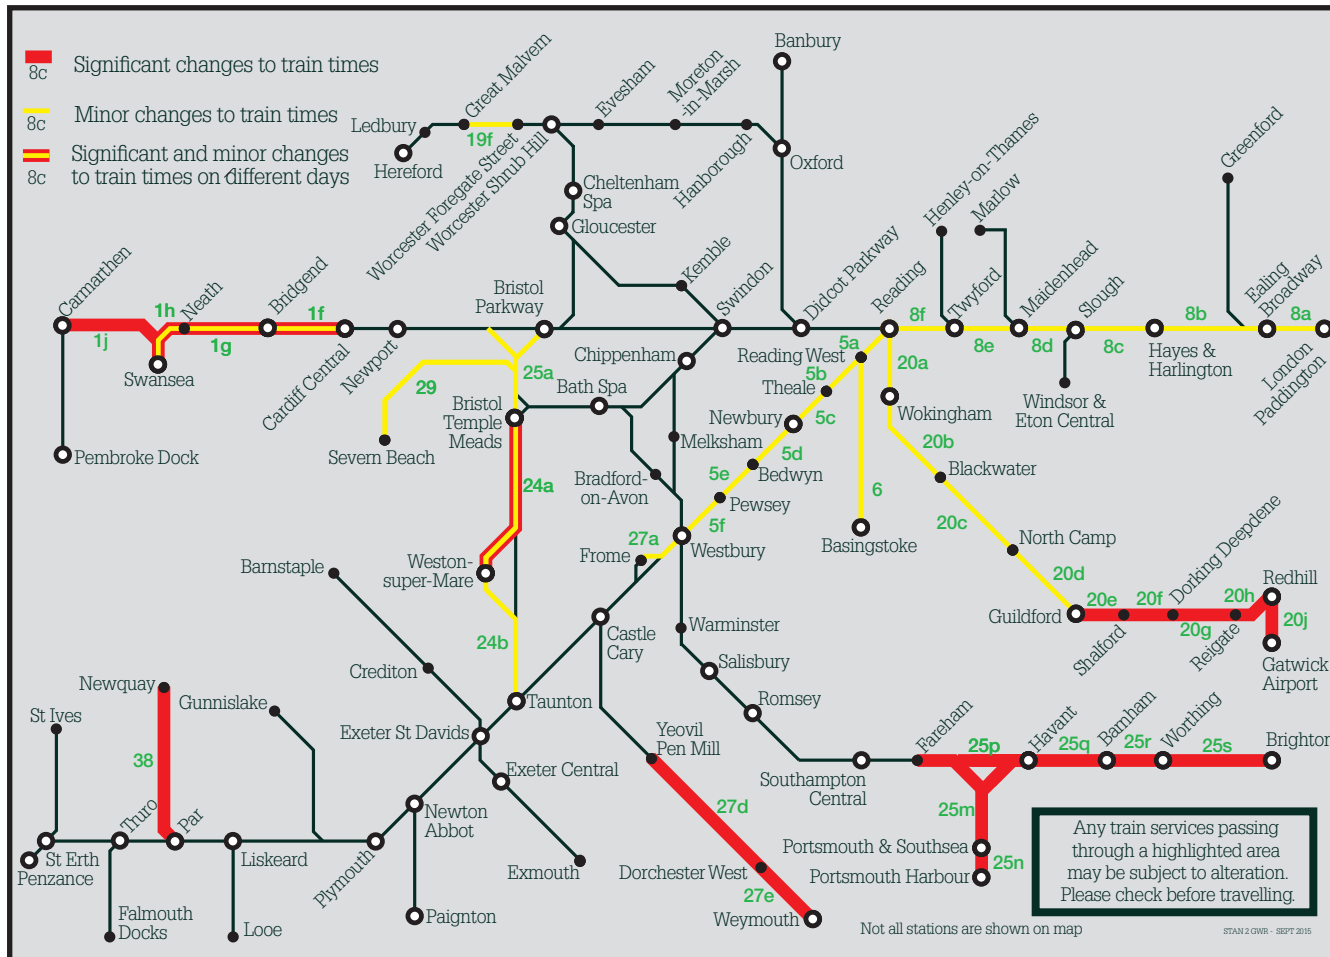

Summary of timetable changes

Saturday 23 to Friday 29 March 2019

This map shows a summary of planned improvement work taking place across our network.

More details can be found below this page

You can check your journey details by: